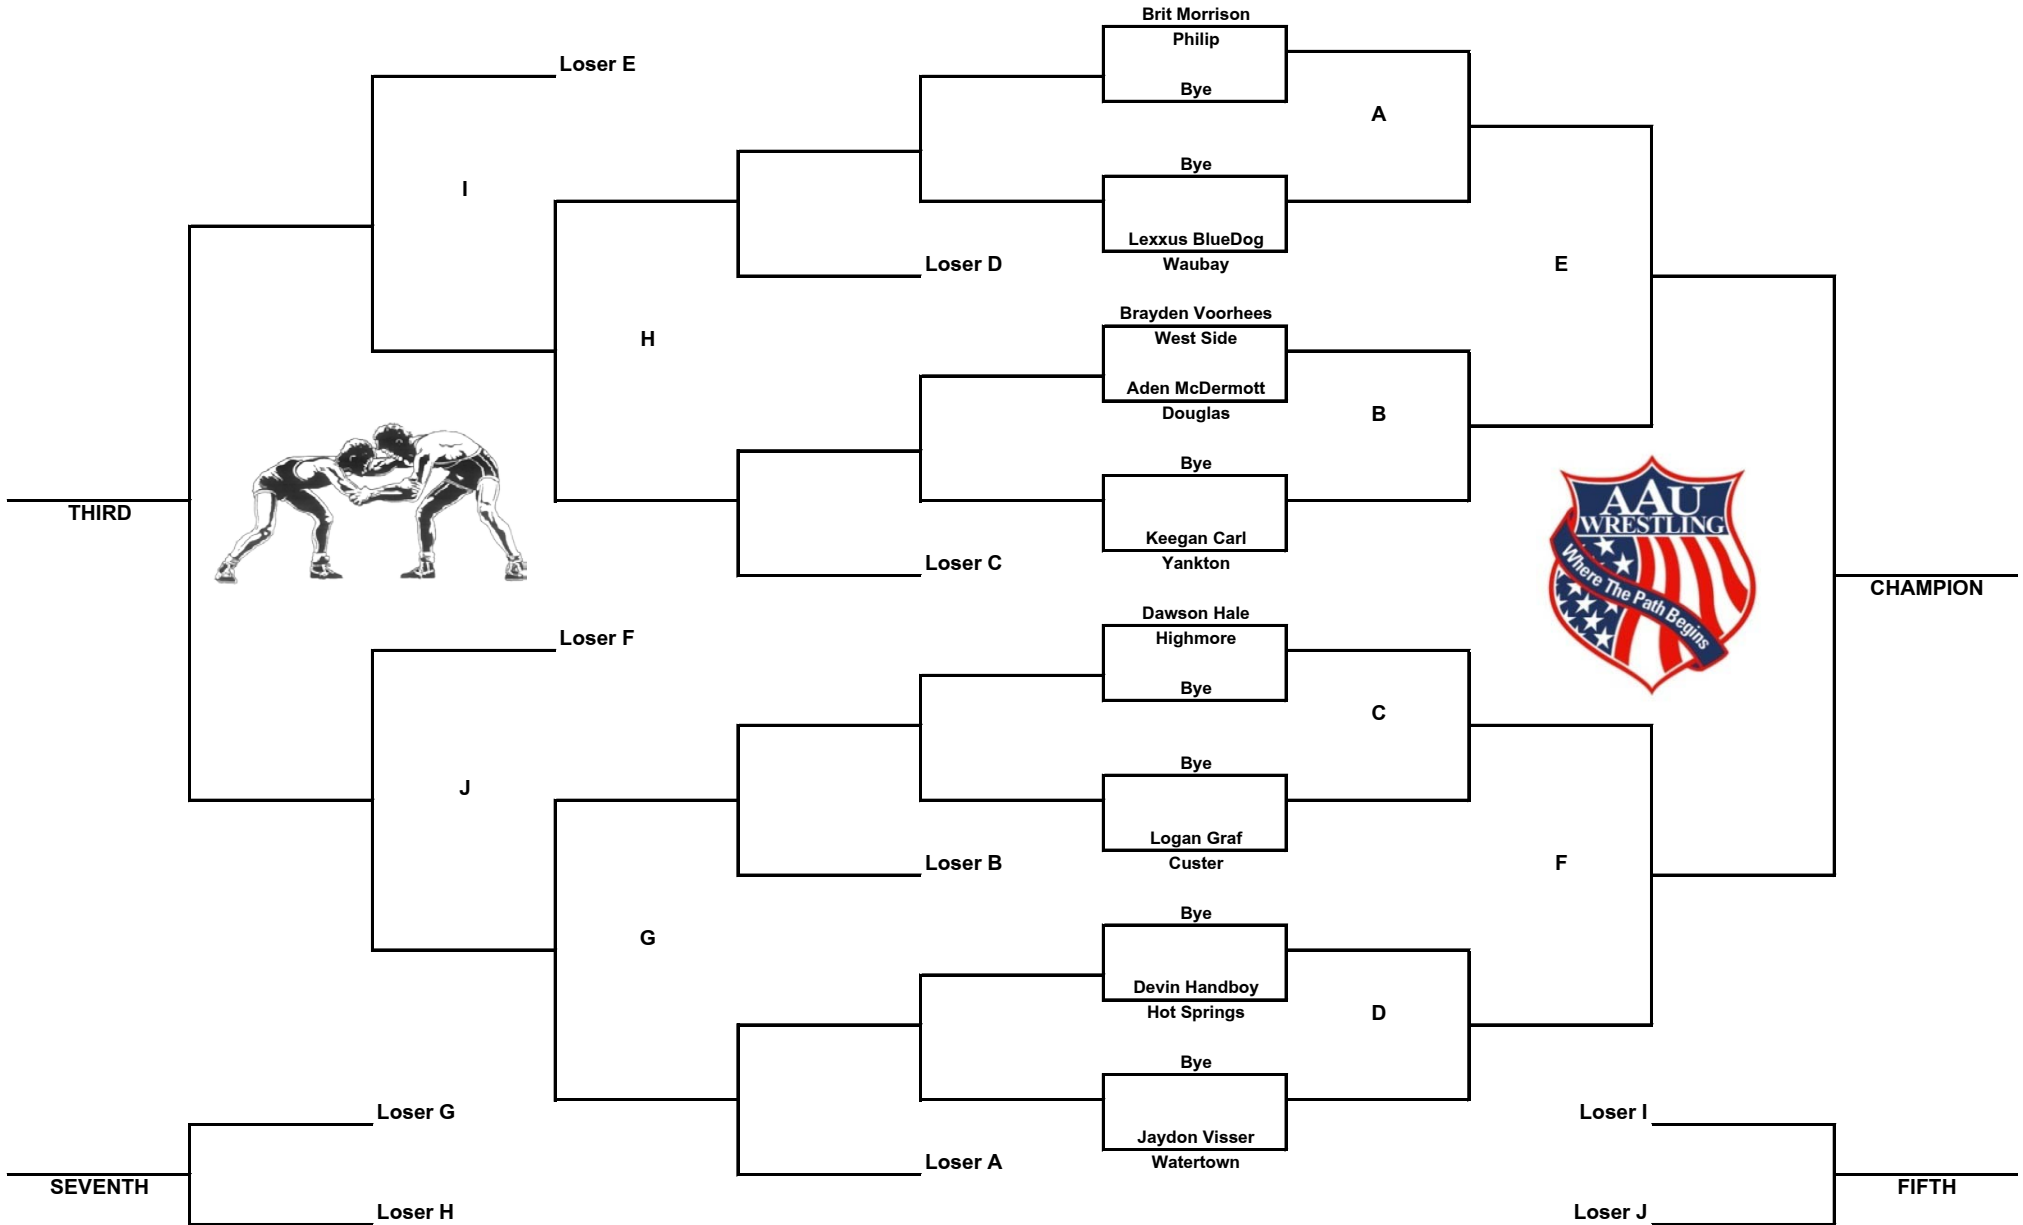

Tot Division

35 Pounds

2010 SDWCA State Championships

Swiftel Center - Brookings, SD - March 26-28

Tot Division

40 Pounds

2010 SDWCA State Championships

Swiftel Center - Brookings, SD - March 26-28

Tot Division

45 Pounds

2010 SDWCA State Championships

Swiftel Center - Brookings, SD - March 26-28

Tot Division

50 Pounds

2010 SDWCA State Championships

Swiftel Center - Brookings, SD - March 26-28

Tot Division

55 Pounds

2010 SDWCA State Championships

Swiftel Center - Brookings, SD - March 26-28