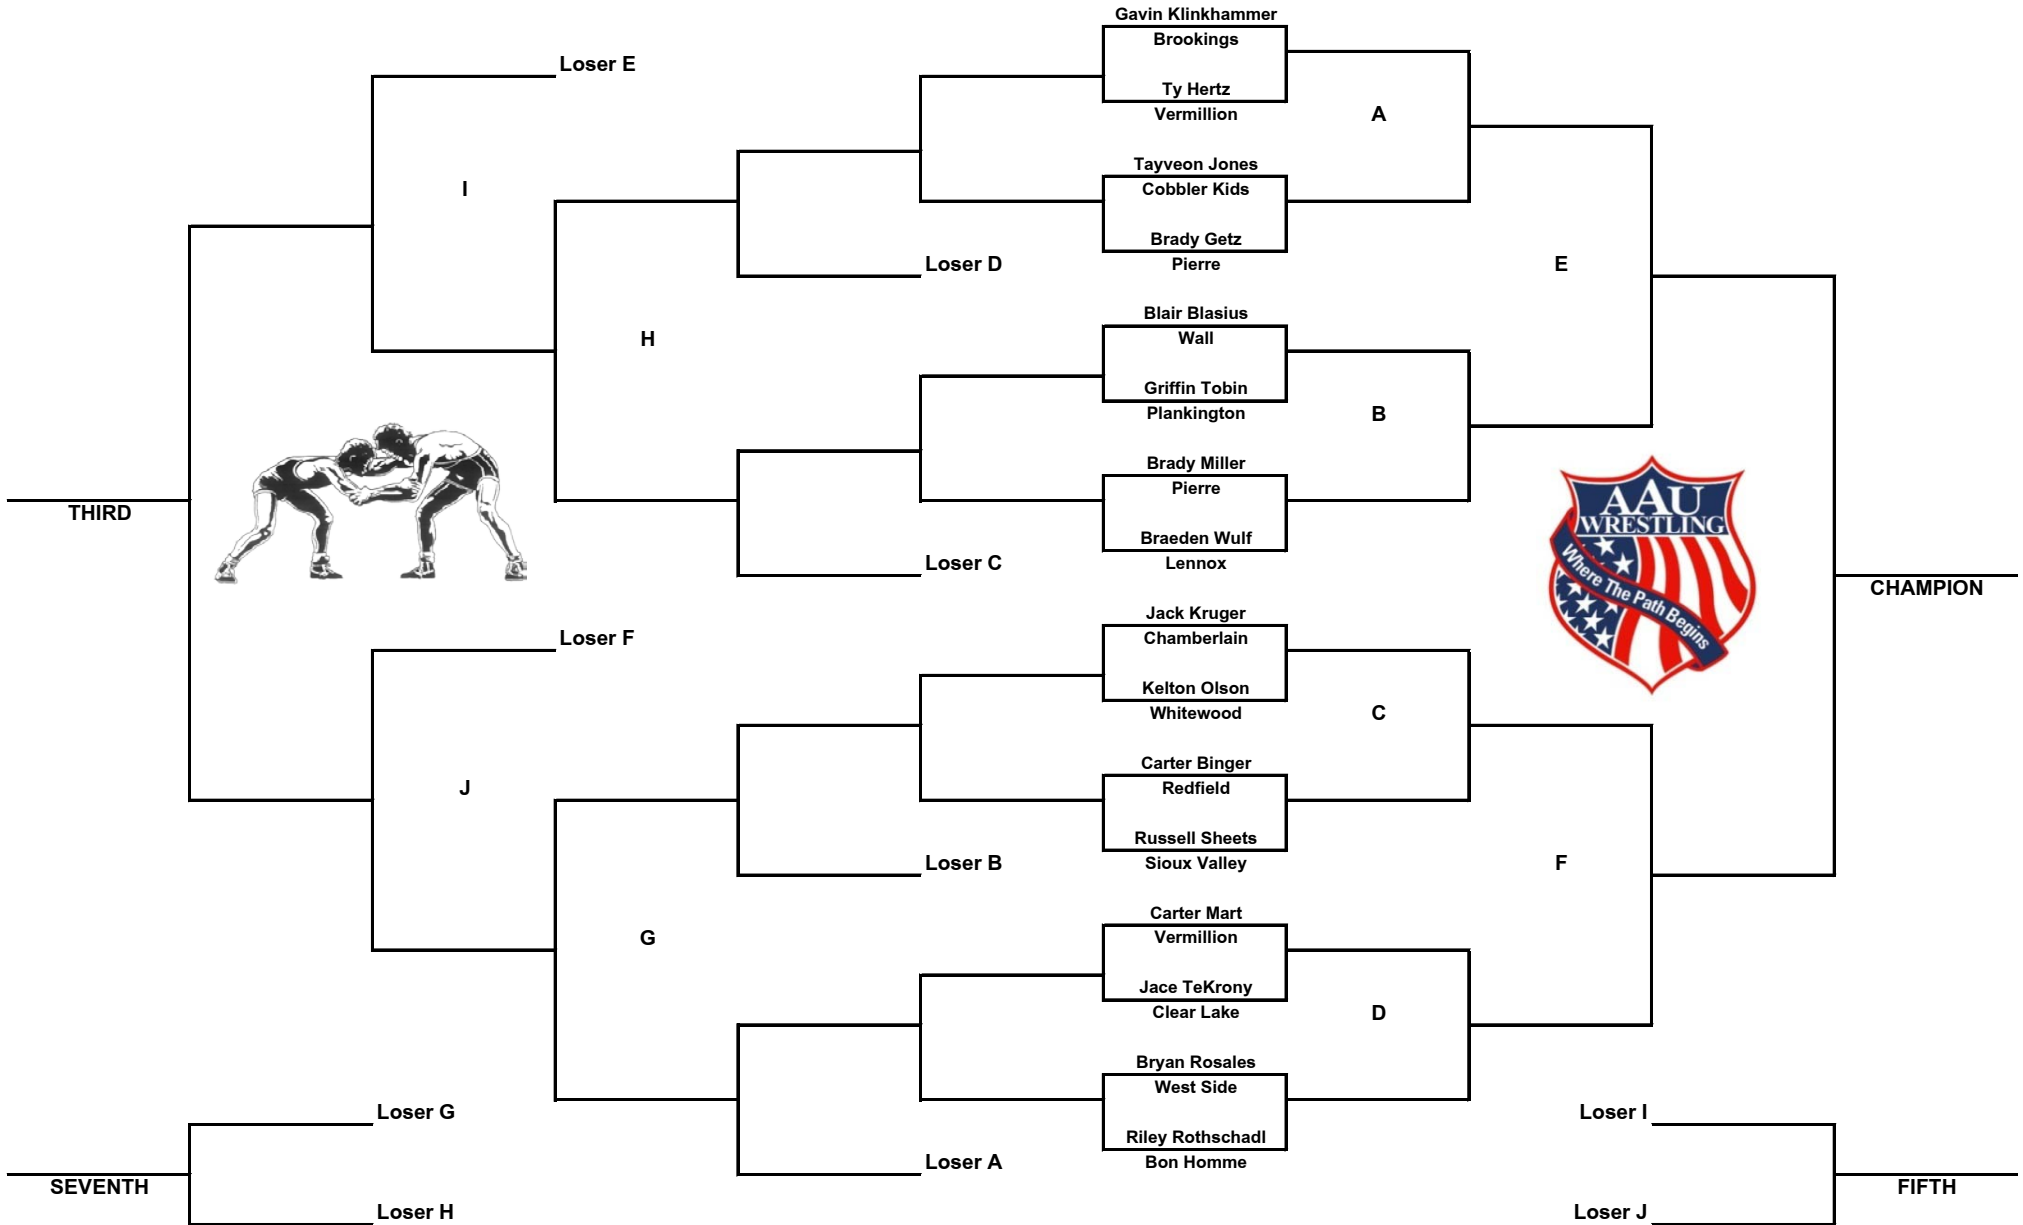

Tot Division

45 Pounds

2010 SDWCA State Championships

Swiftel Center - Brookings, SD - March 26-28

Tot Division

50 Pounds

2010 SDWCA State Championships

Swiftel Center - Brookings, SD - March 26-28

Tot Division

55 Pounds

2010 SDWCA State Championships

Swiftel Center - Brookings, SD - March 26-28