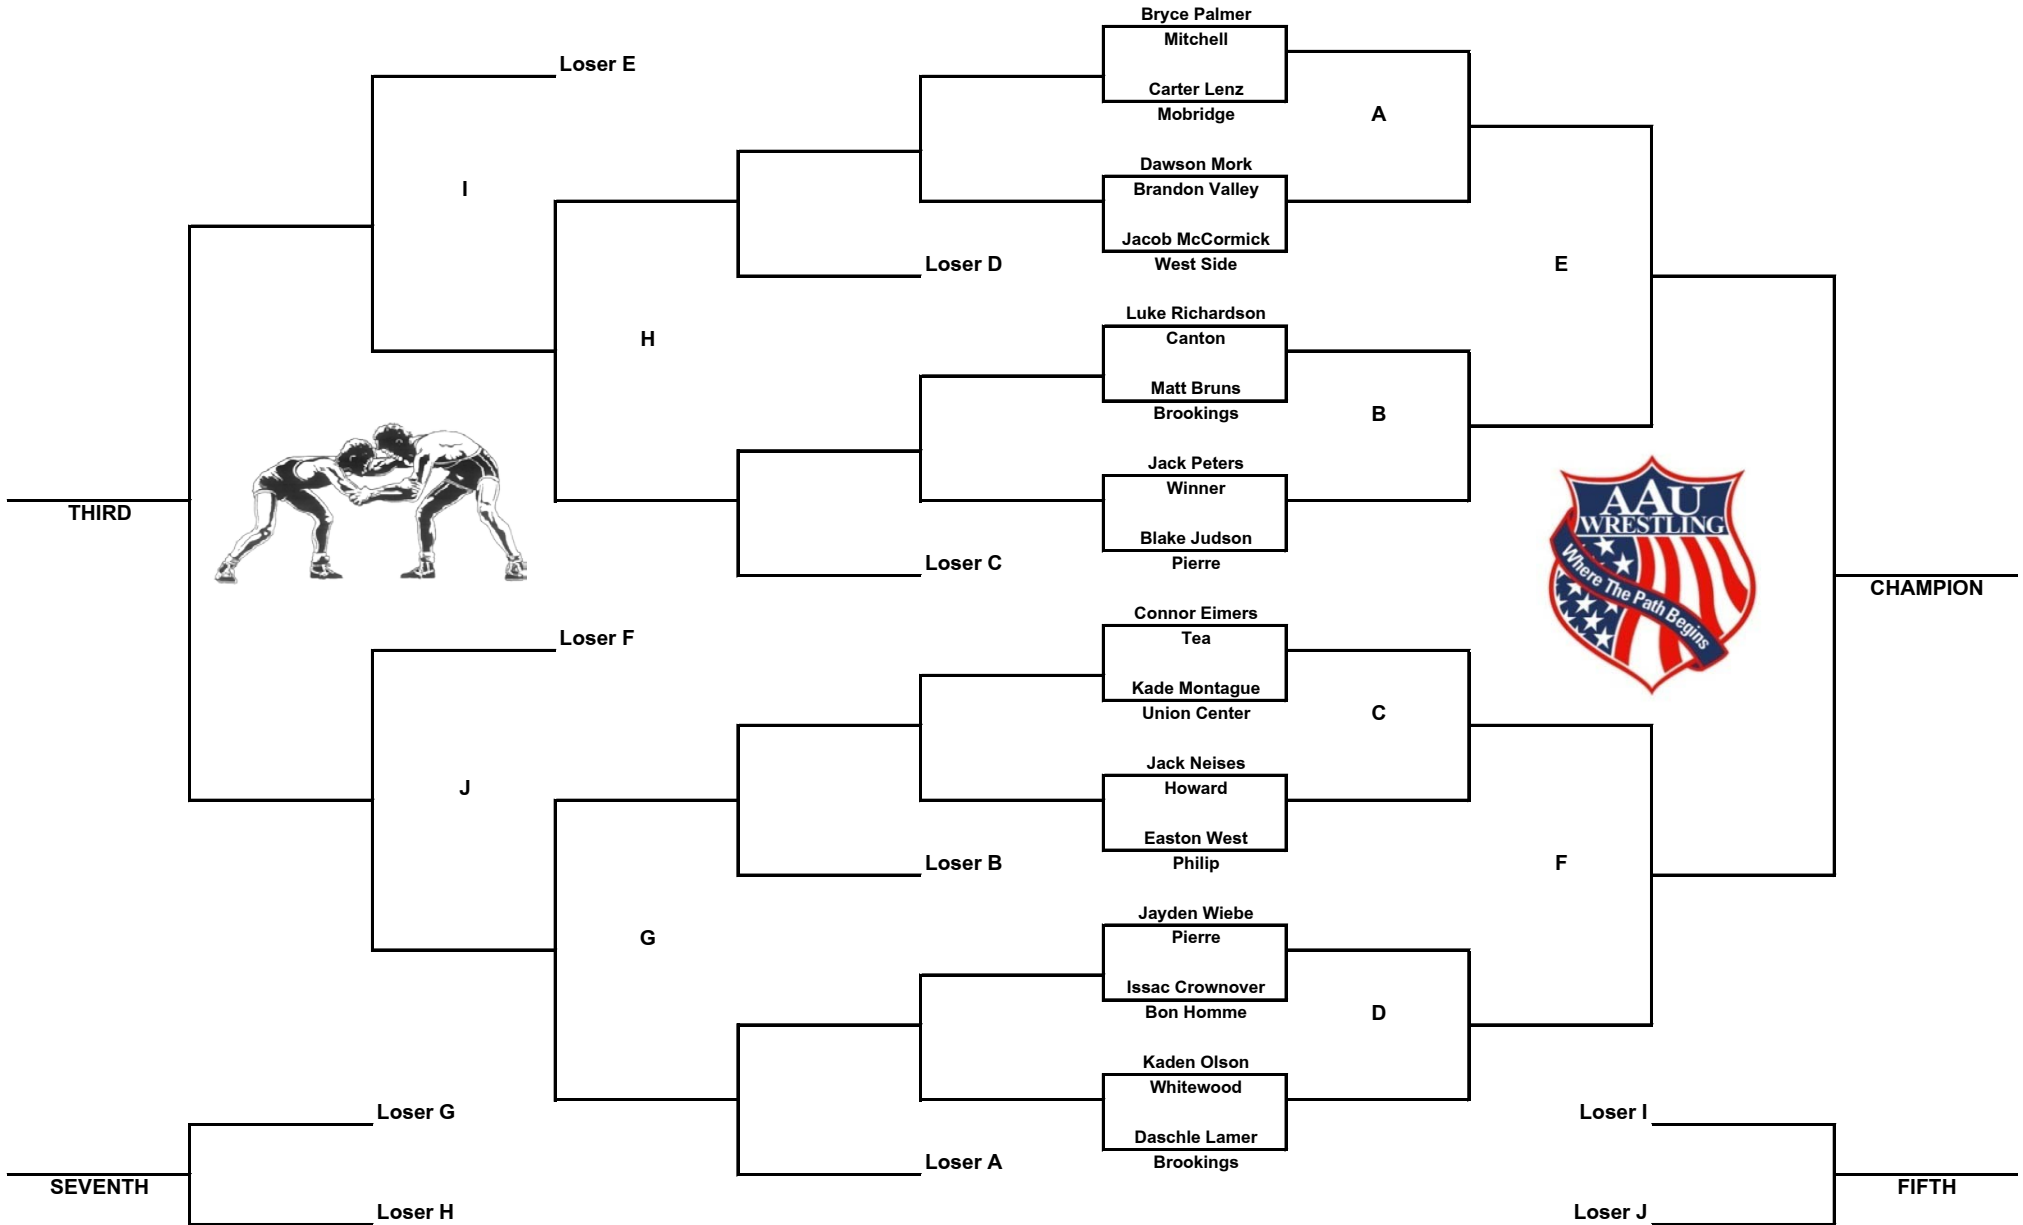

Tot Division

35 Pounds

2010 SDWCA State Championships

Swiftel Center - Brookings, SD - March 26-28

Tot Division

40 Pounds

2010 SDWCA State Championships

Swiftel Center - Brookings, SD - March 26-28

Tot Division

45 Pounds

2010 SDWCA State Championships

Swiftel Center - Brookings, SD - March 26-28

Tot Division

50 Pounds

2010 SDWCA State Championships

Swiftel Center - Brookings, SD - March 26-28

Tot Division

55 Pounds

2010 SDWCA State Championships

Swiftel Center - Brookings, SD - March 26-28