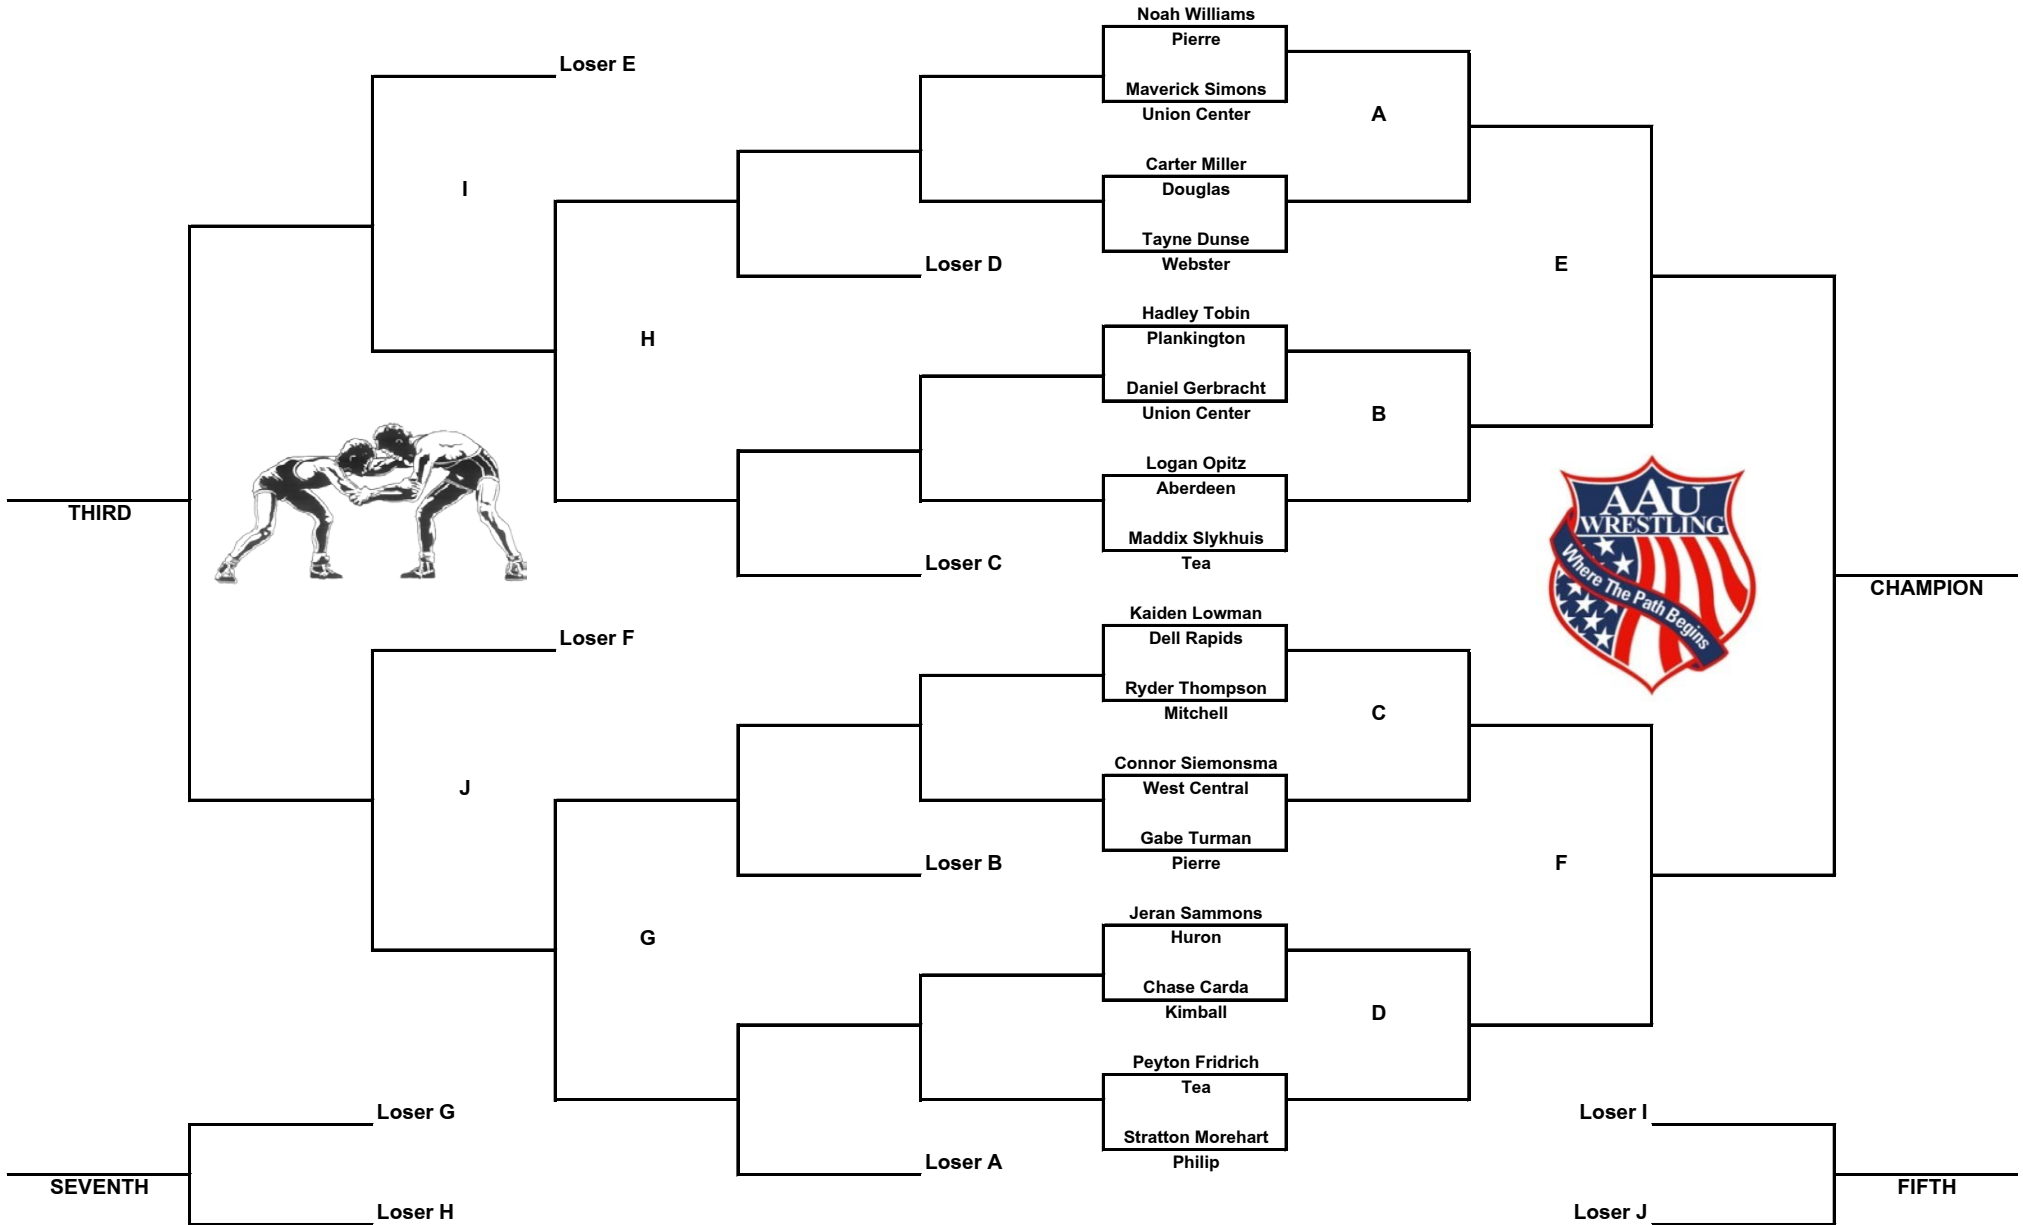

Tot Division

35 Pounds

2010 SDWCA State Championships

Swiftel Center - Brookings, SD - March 26-28

Tot Division

40 Pounds

2010 SDWCA State Championships

Swiftel Center - Brookings, SD - March 26-28

Tot Division

45 Pounds

2010 SDWCA State Championships

Swiftel Center - Brookings, SD - March 26-28

Tot Division

50 Pounds

2010 SDWCA State Championships

Swiftel Center - Brookings, SD - March 26-28

Tot Division

55 Pounds

2010 SDWCA State Championships

Swiftel Center - Brookings, SD - March 26-28