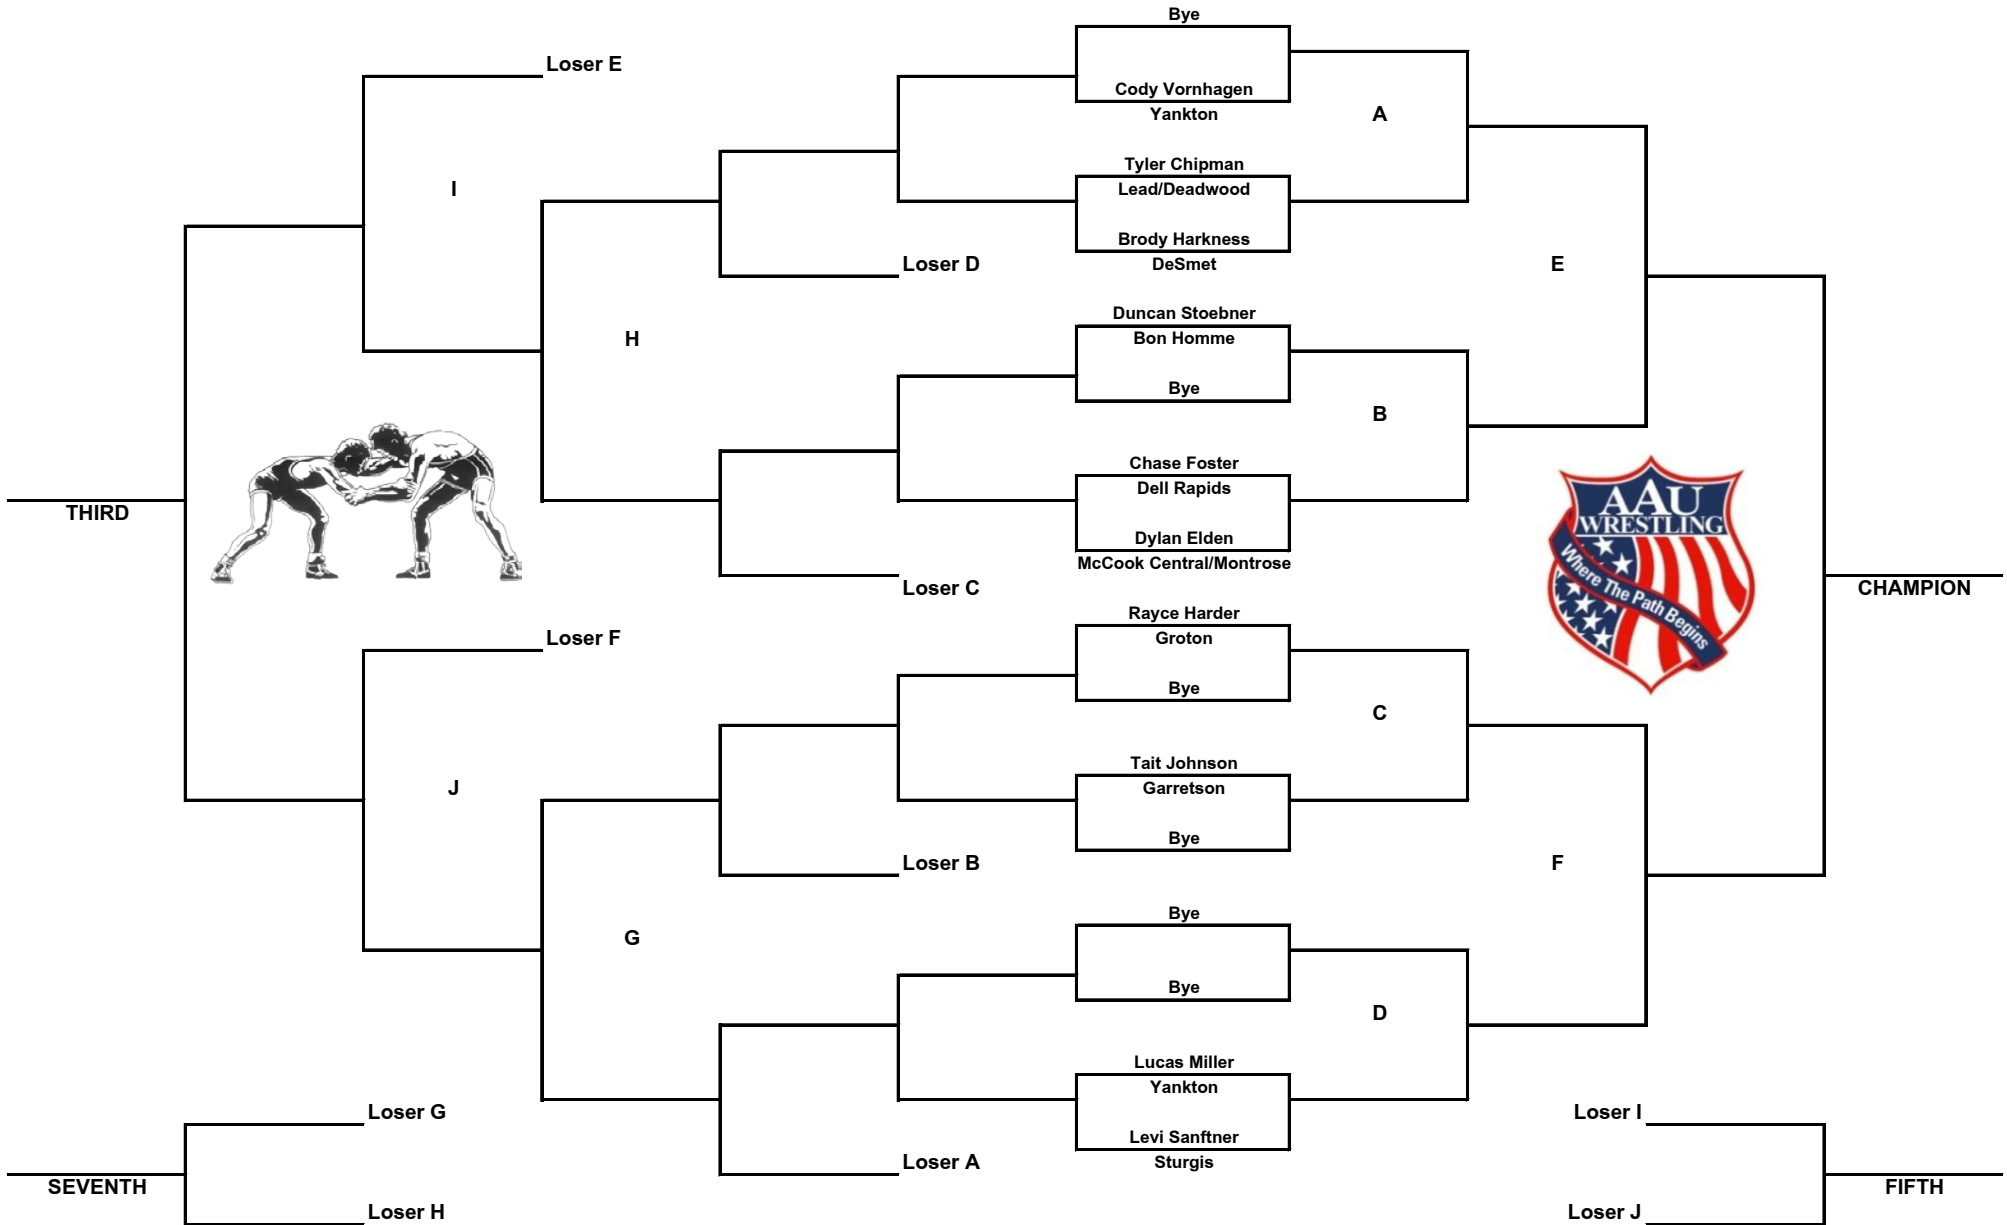

Schoolboy Division

70 Pounds

2010 SDWCA State Championships

Swiftel Center - Brookings, SD - March 26-28

Schoolboy Division

75 Pounds

2010 SDWCA State Championships

Swiftel Center - Brookings, SD - March 26-28