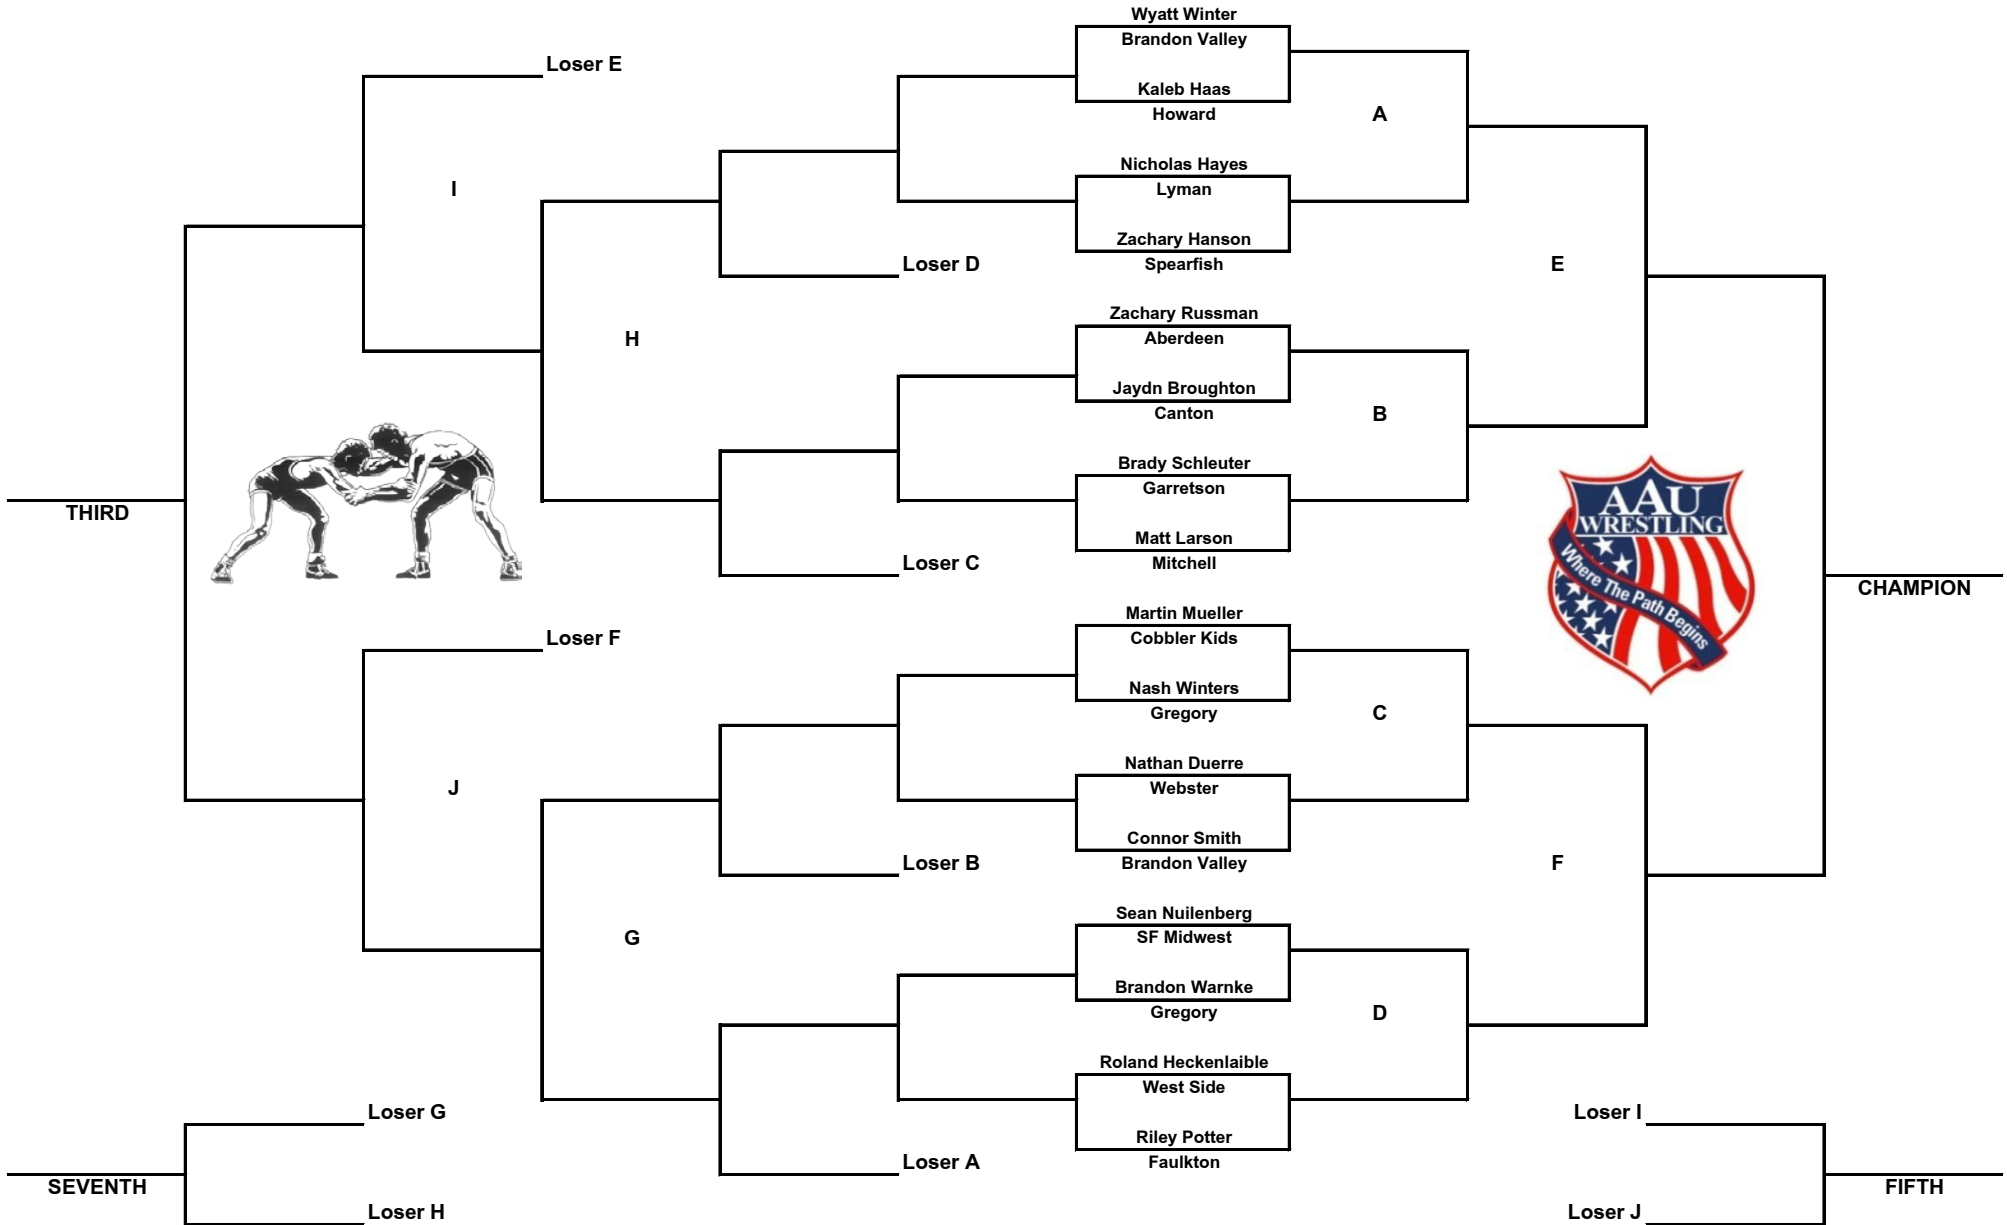

Schoolboy Division

110 Pounds

2010 SDWCA State Championships

Swiftel Center - Brookings, SD - March 26-28

Schoolboy Division

115 Pounds

2010 SDWCA State Championships

Swiftel Center - Brookings, SD - March 26-28