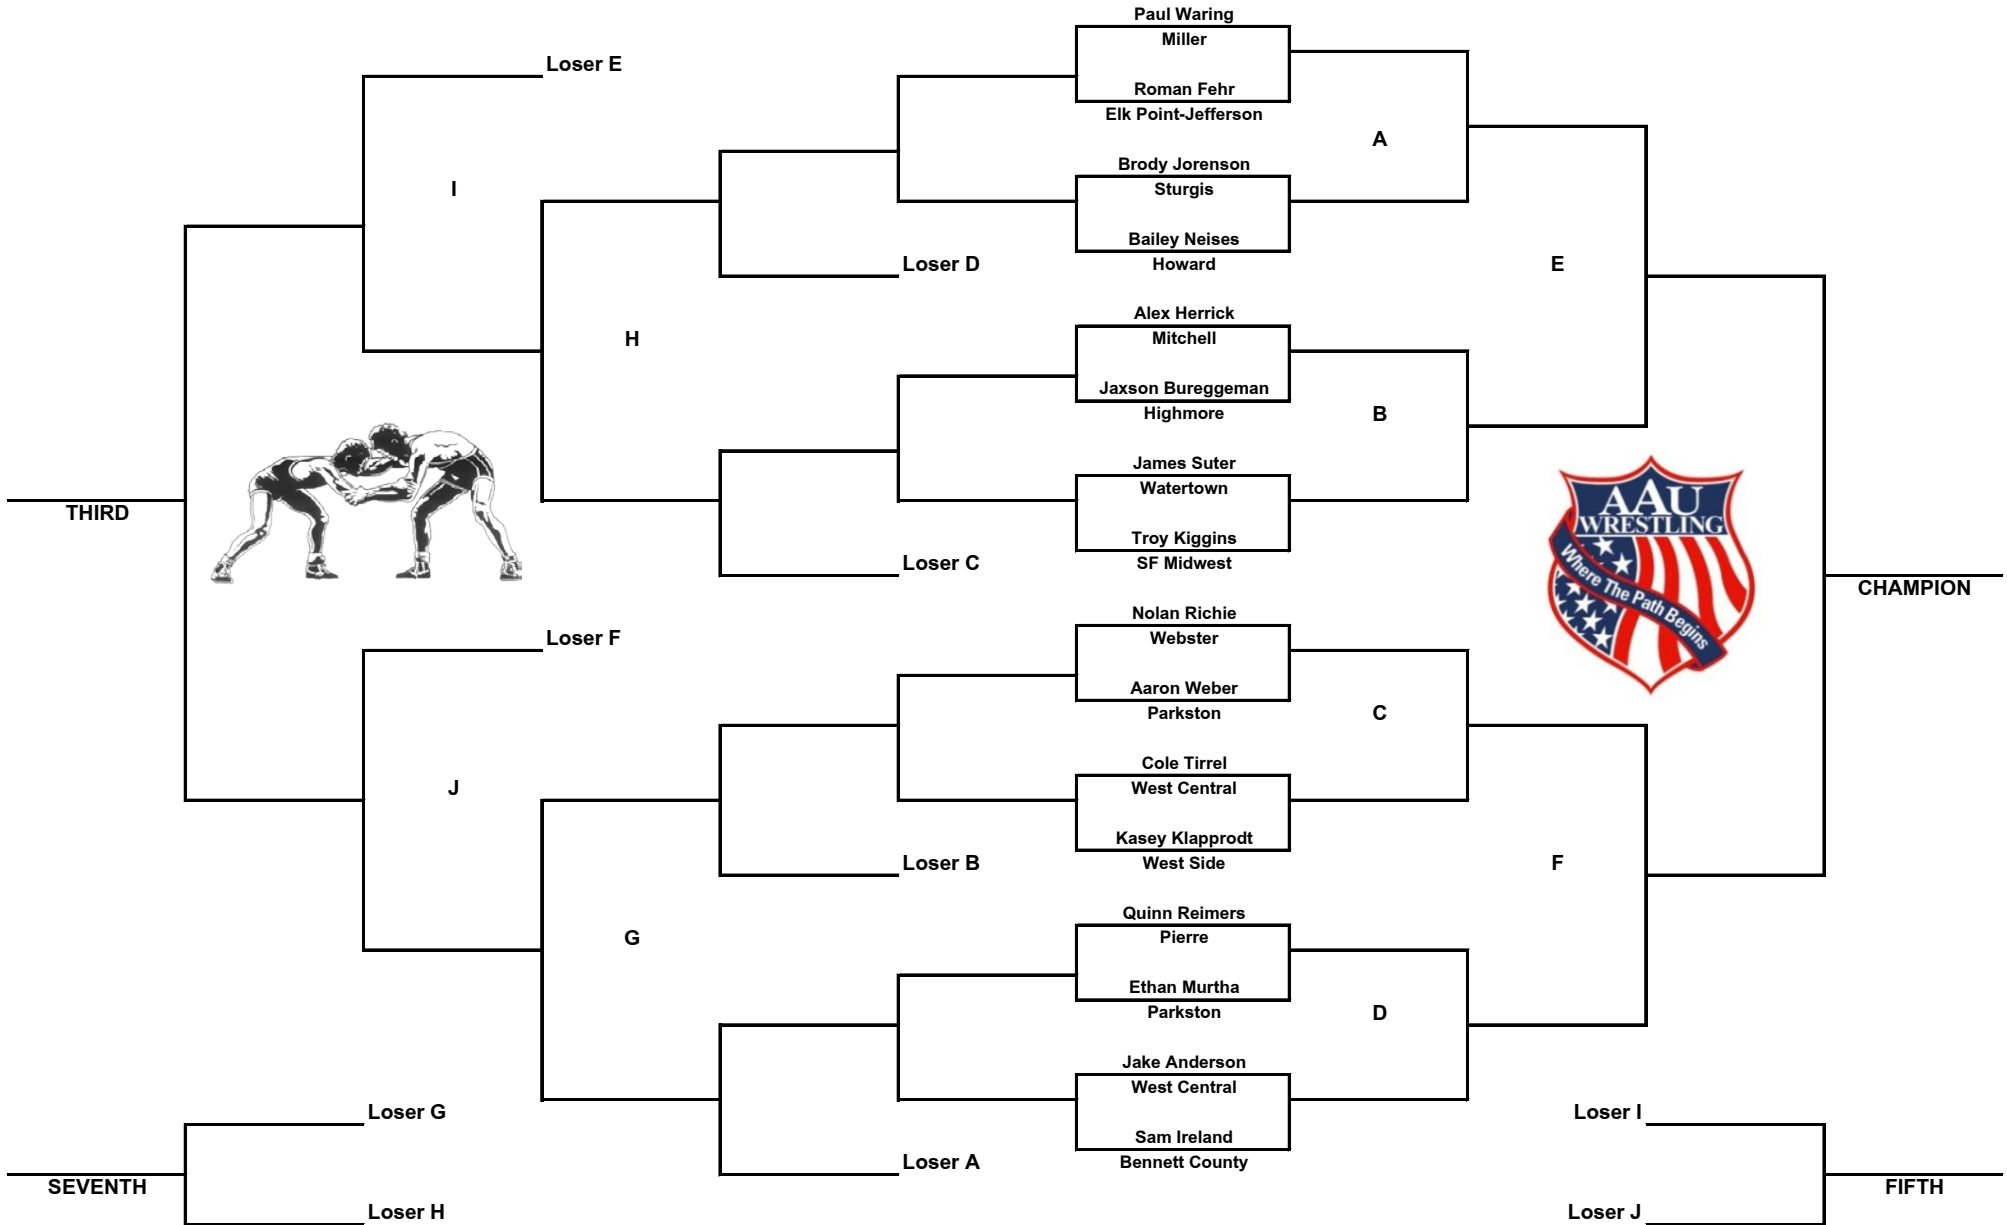

Schoolboy Division

100 Pounds

2010 SDWCA State Championships

Swiftel Center - Brookings, SD - March 26-28