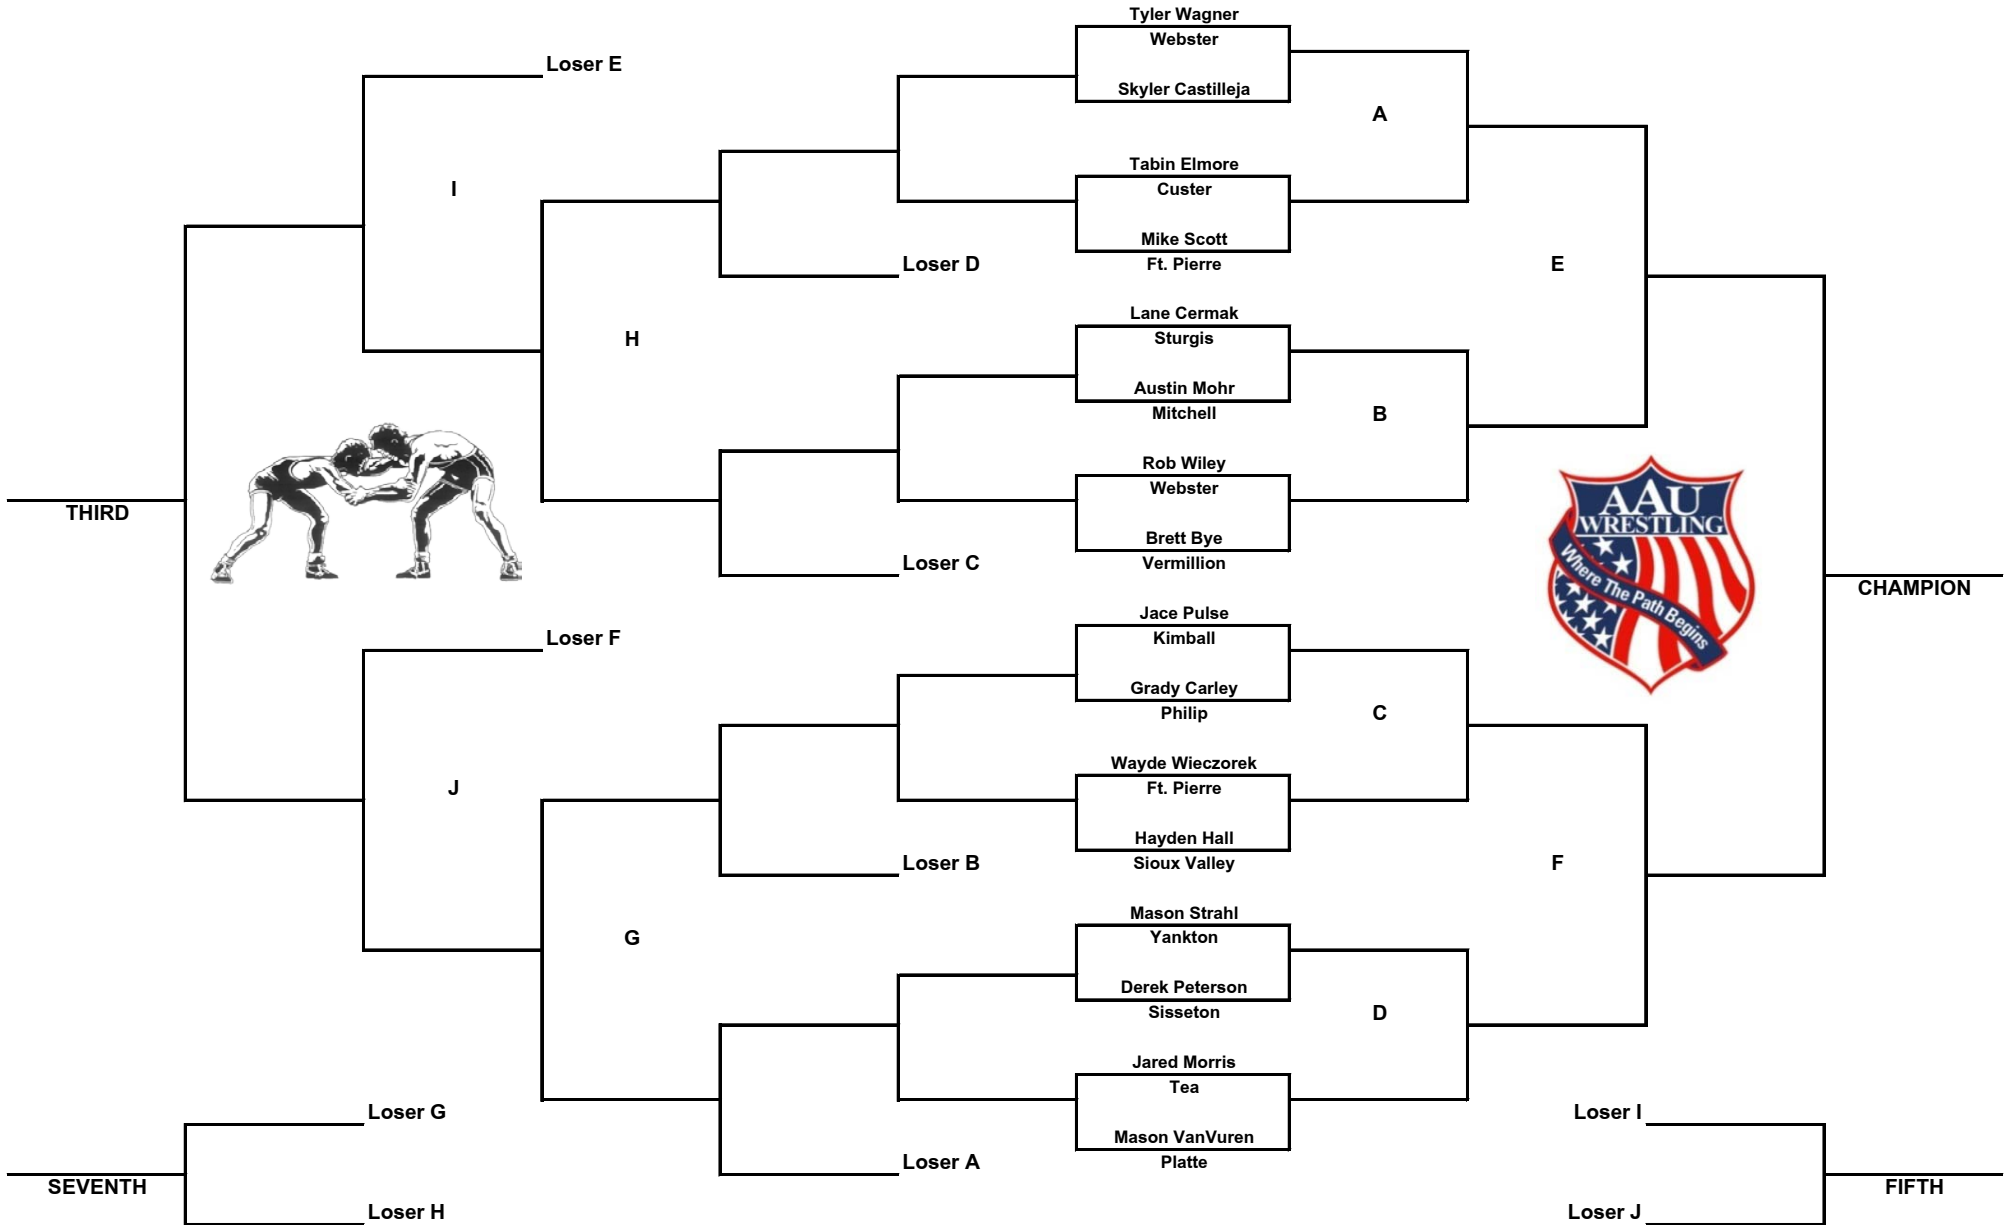

Schoolboy Division

110 Pounds

2010 SDWCA State Championships

Swiftel Center - Brookings, SD - March 26-28