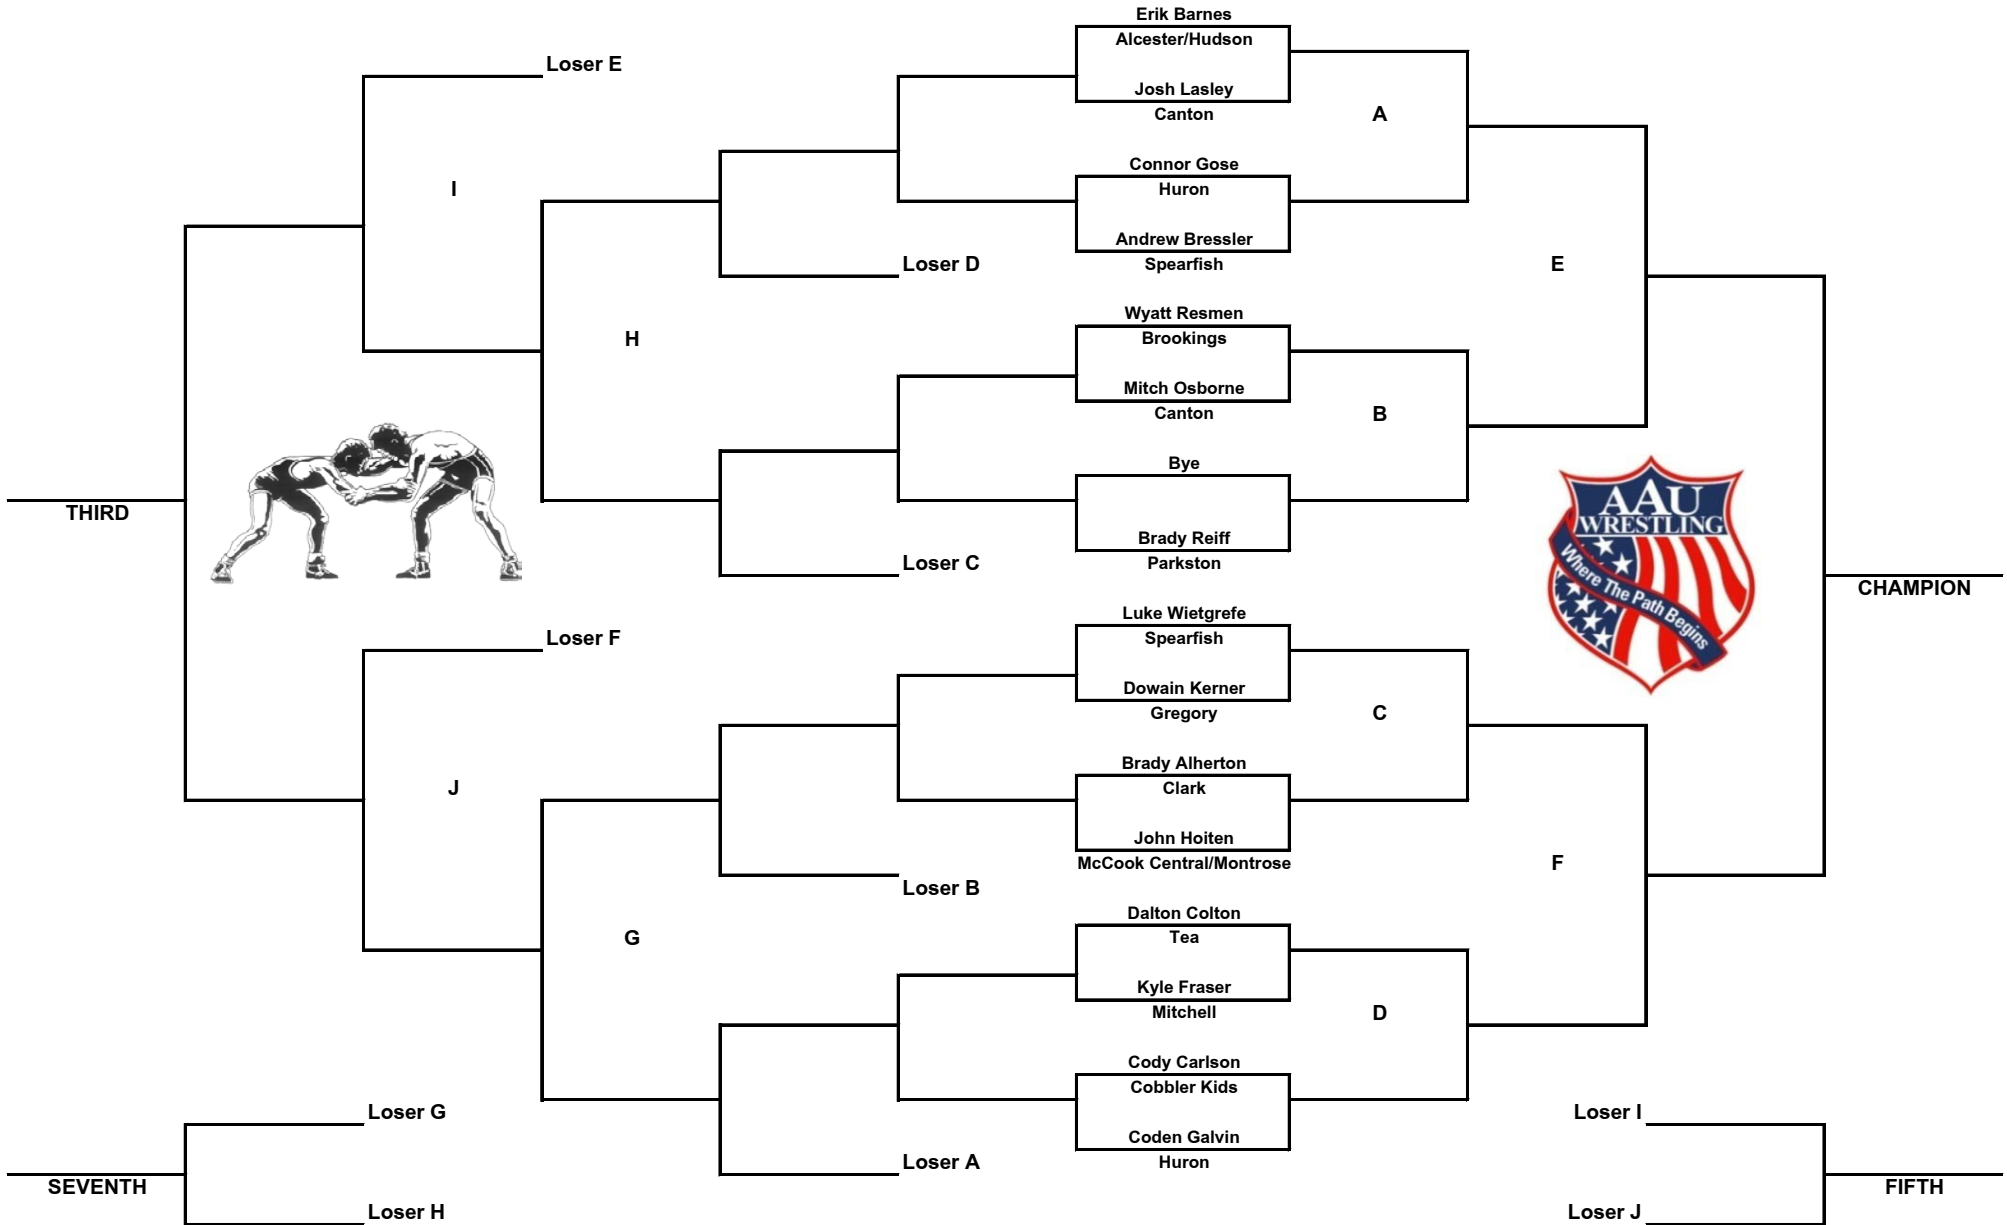

Schoolboy Division

130 Pounds

2010 SDWCA State Championships

Swiftel Center - Brookings, SD - March 26-28

Schoolboy Division

150 Pounds

2010 SDWCA State Championships

Swiftel Center - Brookings, SD - March 26-28