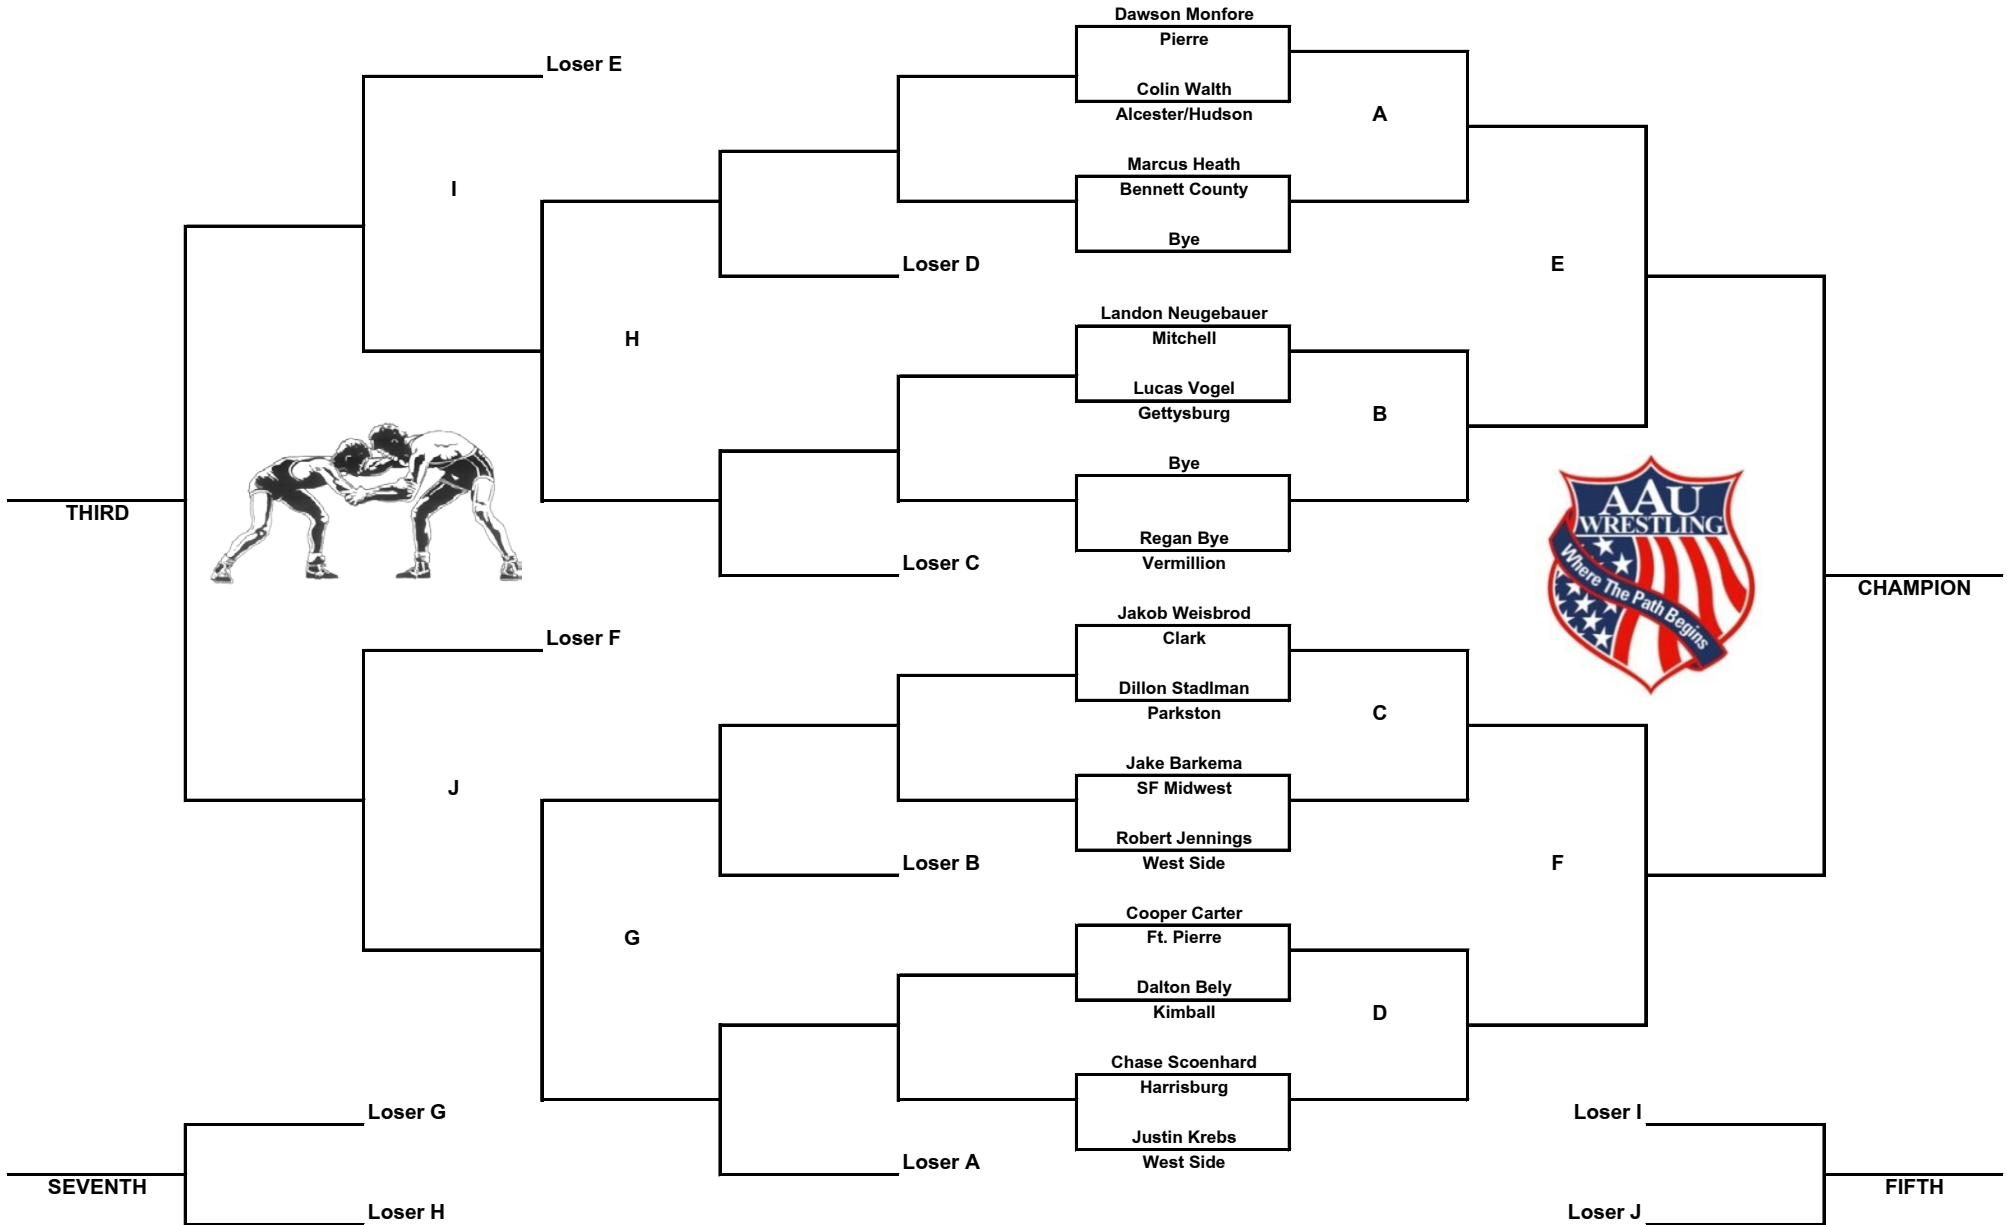

Schoolboy Division

120 Pounds

2010 SDWCA State Championships

Swiftel Center - Brookings, SD - March 26-28

Schoolboy Division

125 Pounds

2010 SDWCA State Championships

Swiftel Center - Brookings, SD - March 26-28