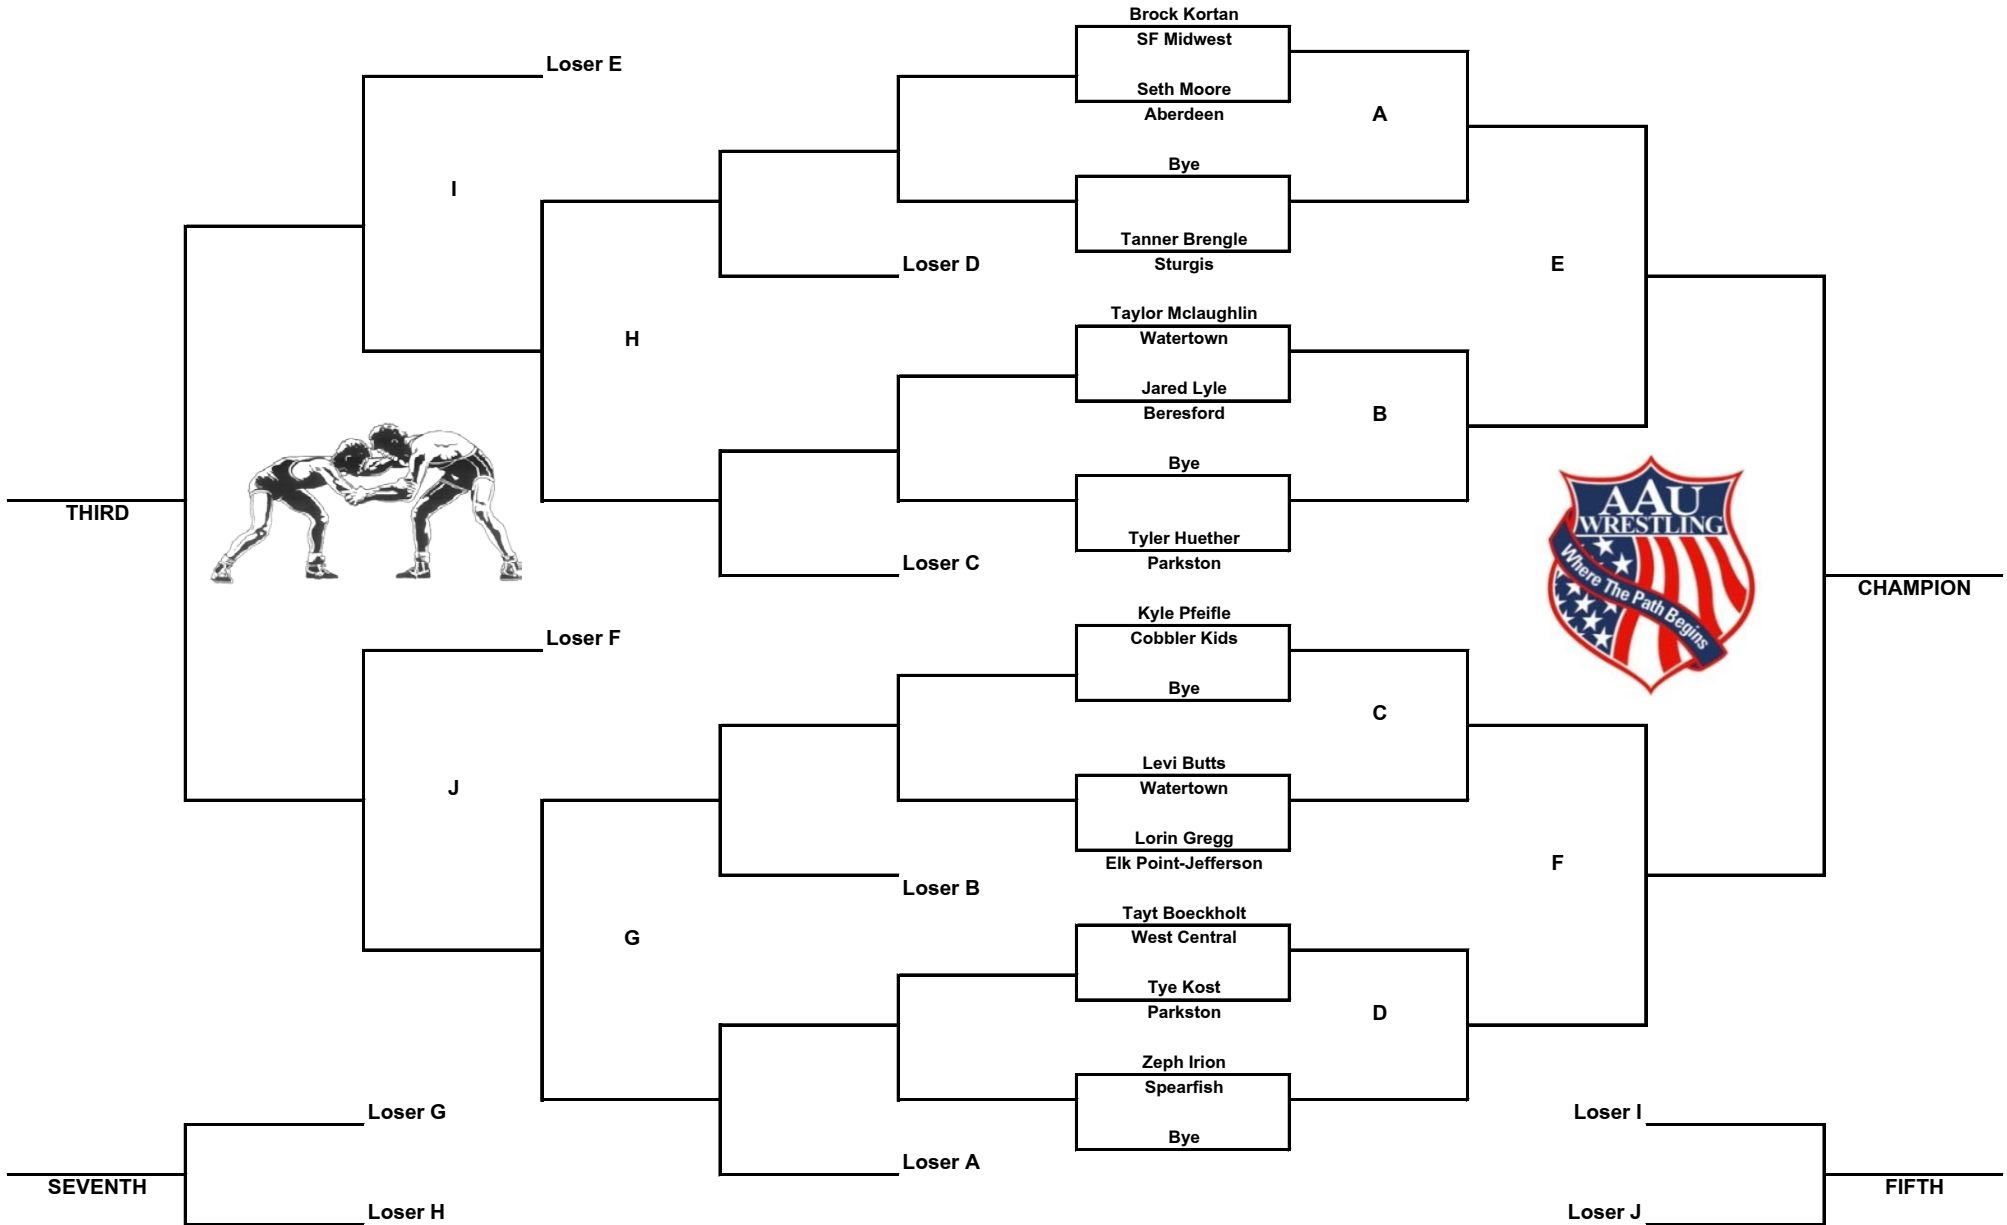

Schoolboy Division

90 Pounds

2010 SDWCA State Championships

Swiftel Center - Brookings, SD - March 26-28