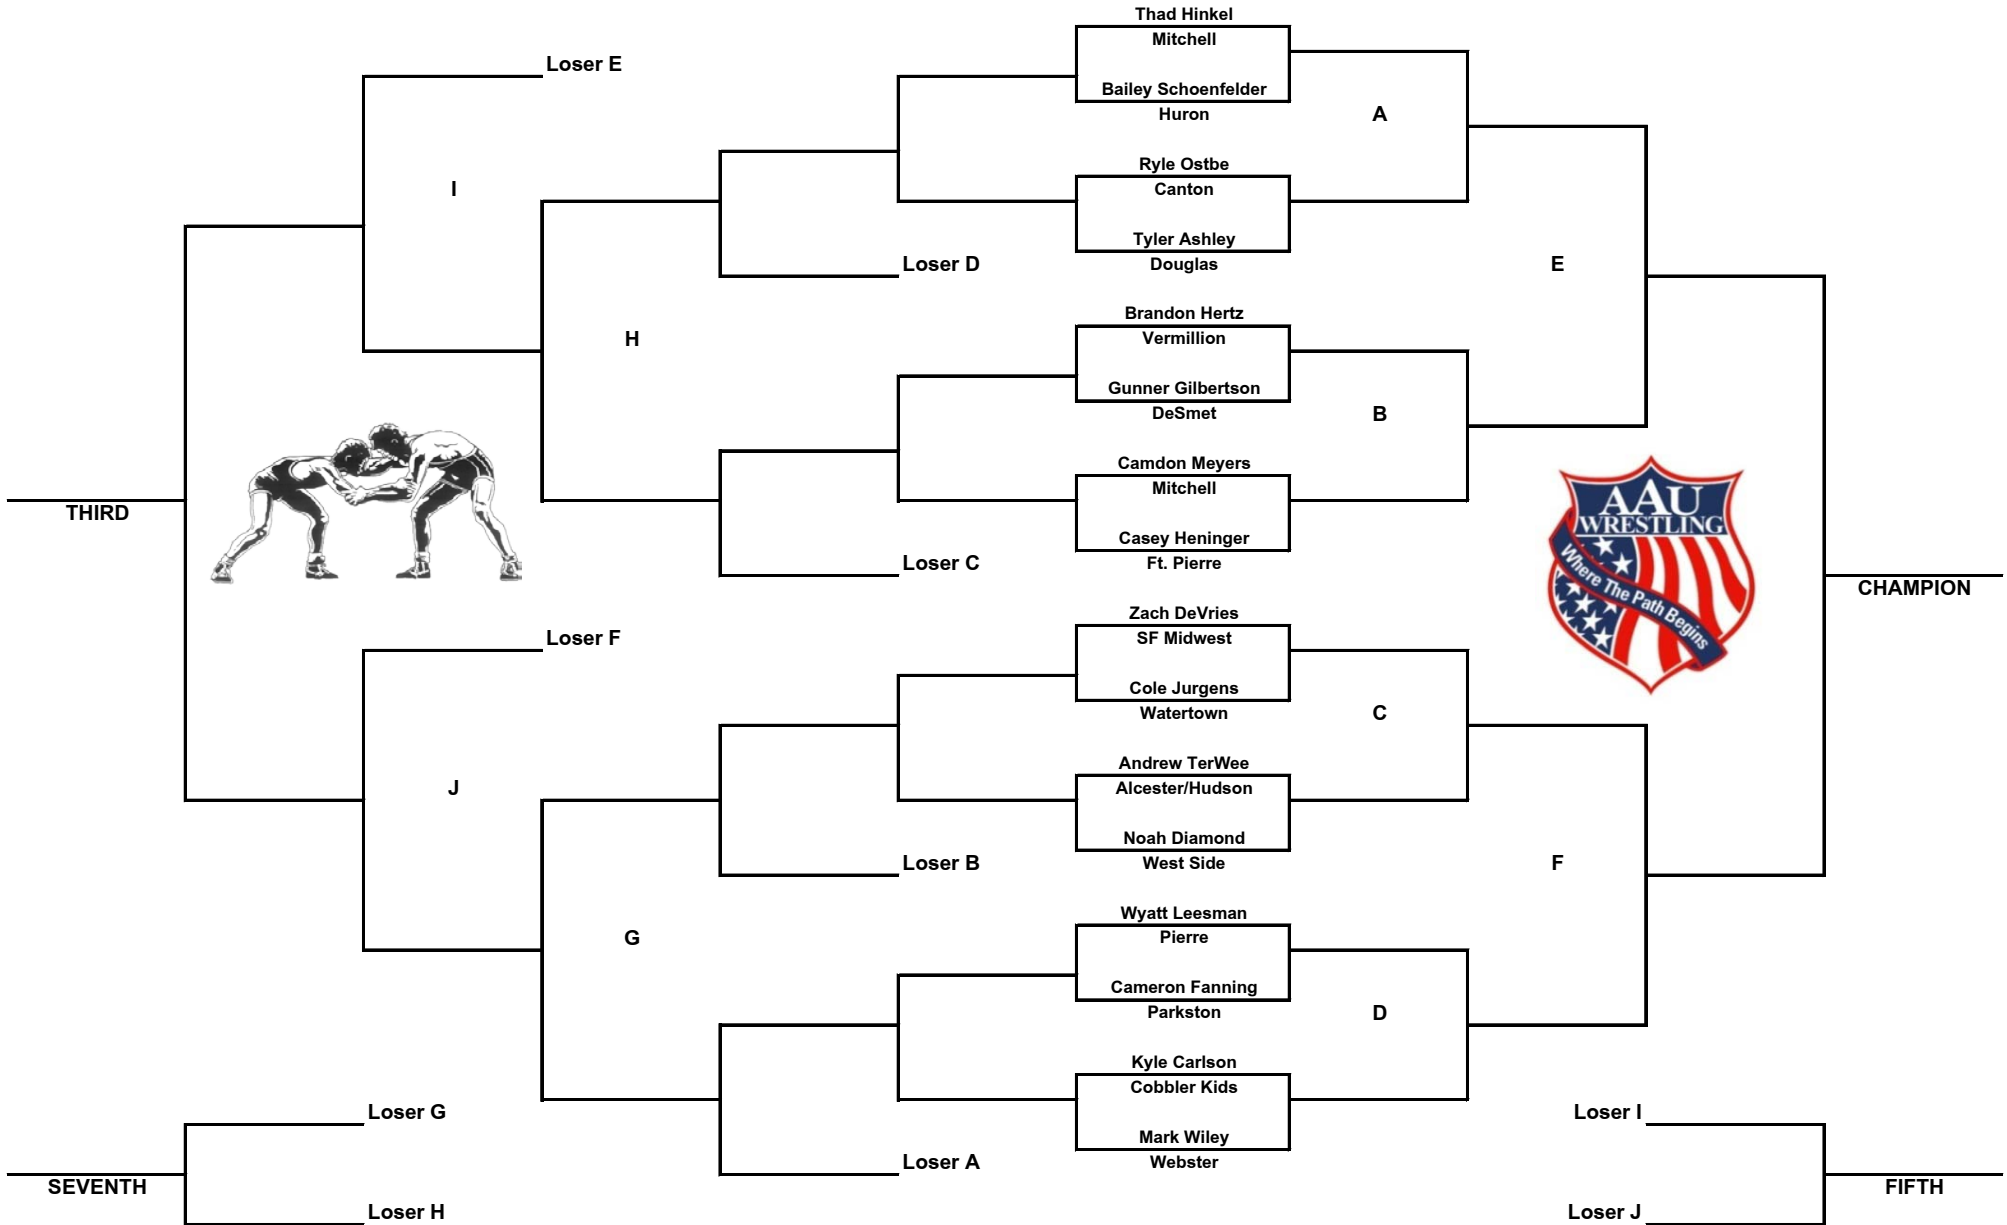

Schoolboy Division

120 Pounds

2010 SDWCA State Championships

Swiftel Center - Brookings, SD - March 26-28