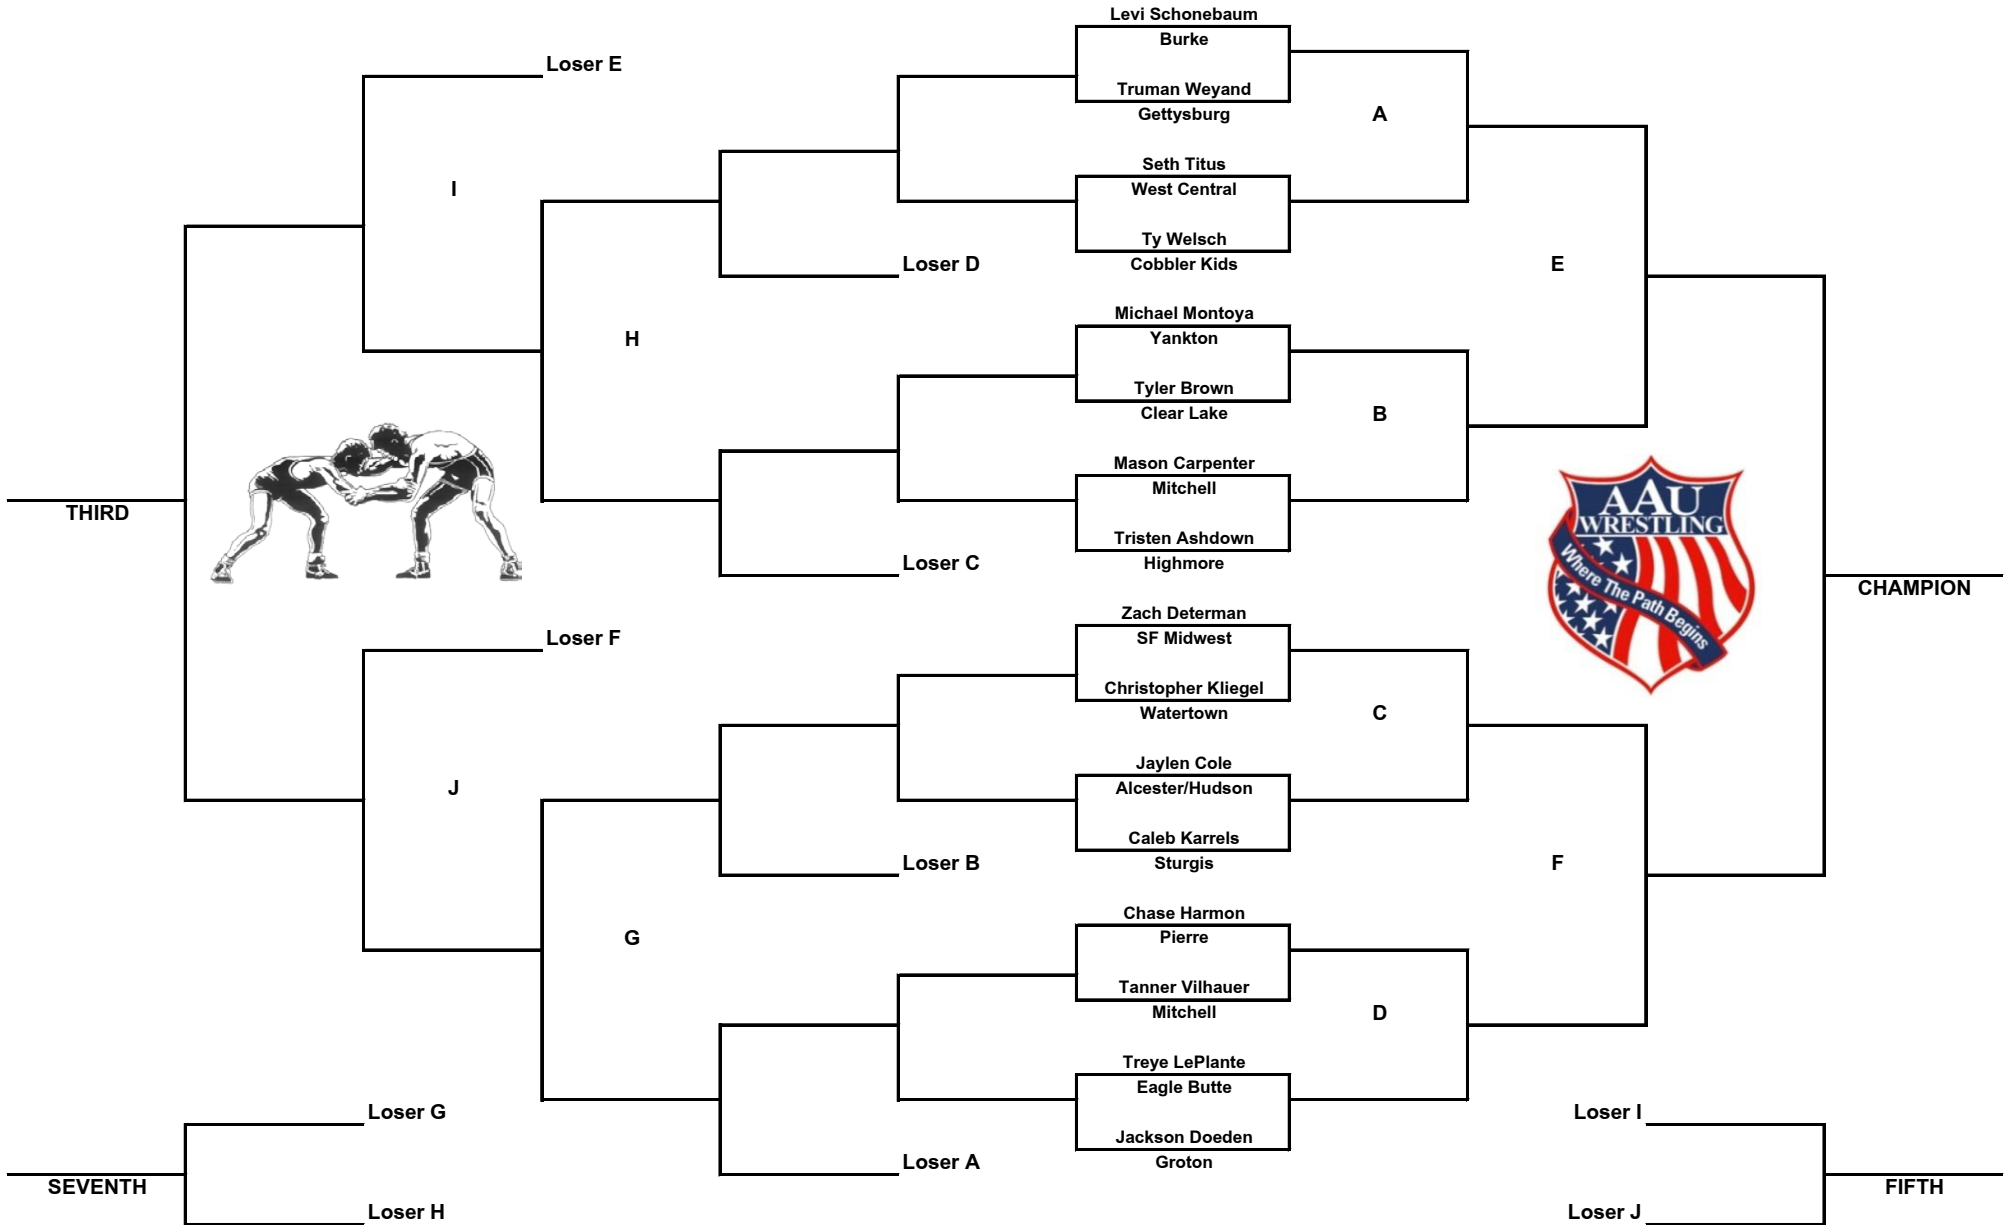

Schoolboy Division

100 Pounds

2010 SDWCA State Championships

Swiftel Center - Brookings, SD - March 26-28

Schoolboy Division

105 Pounds

2010 SDWCA State Championships

Swiftel Center - Brookings, SD - March 26-28