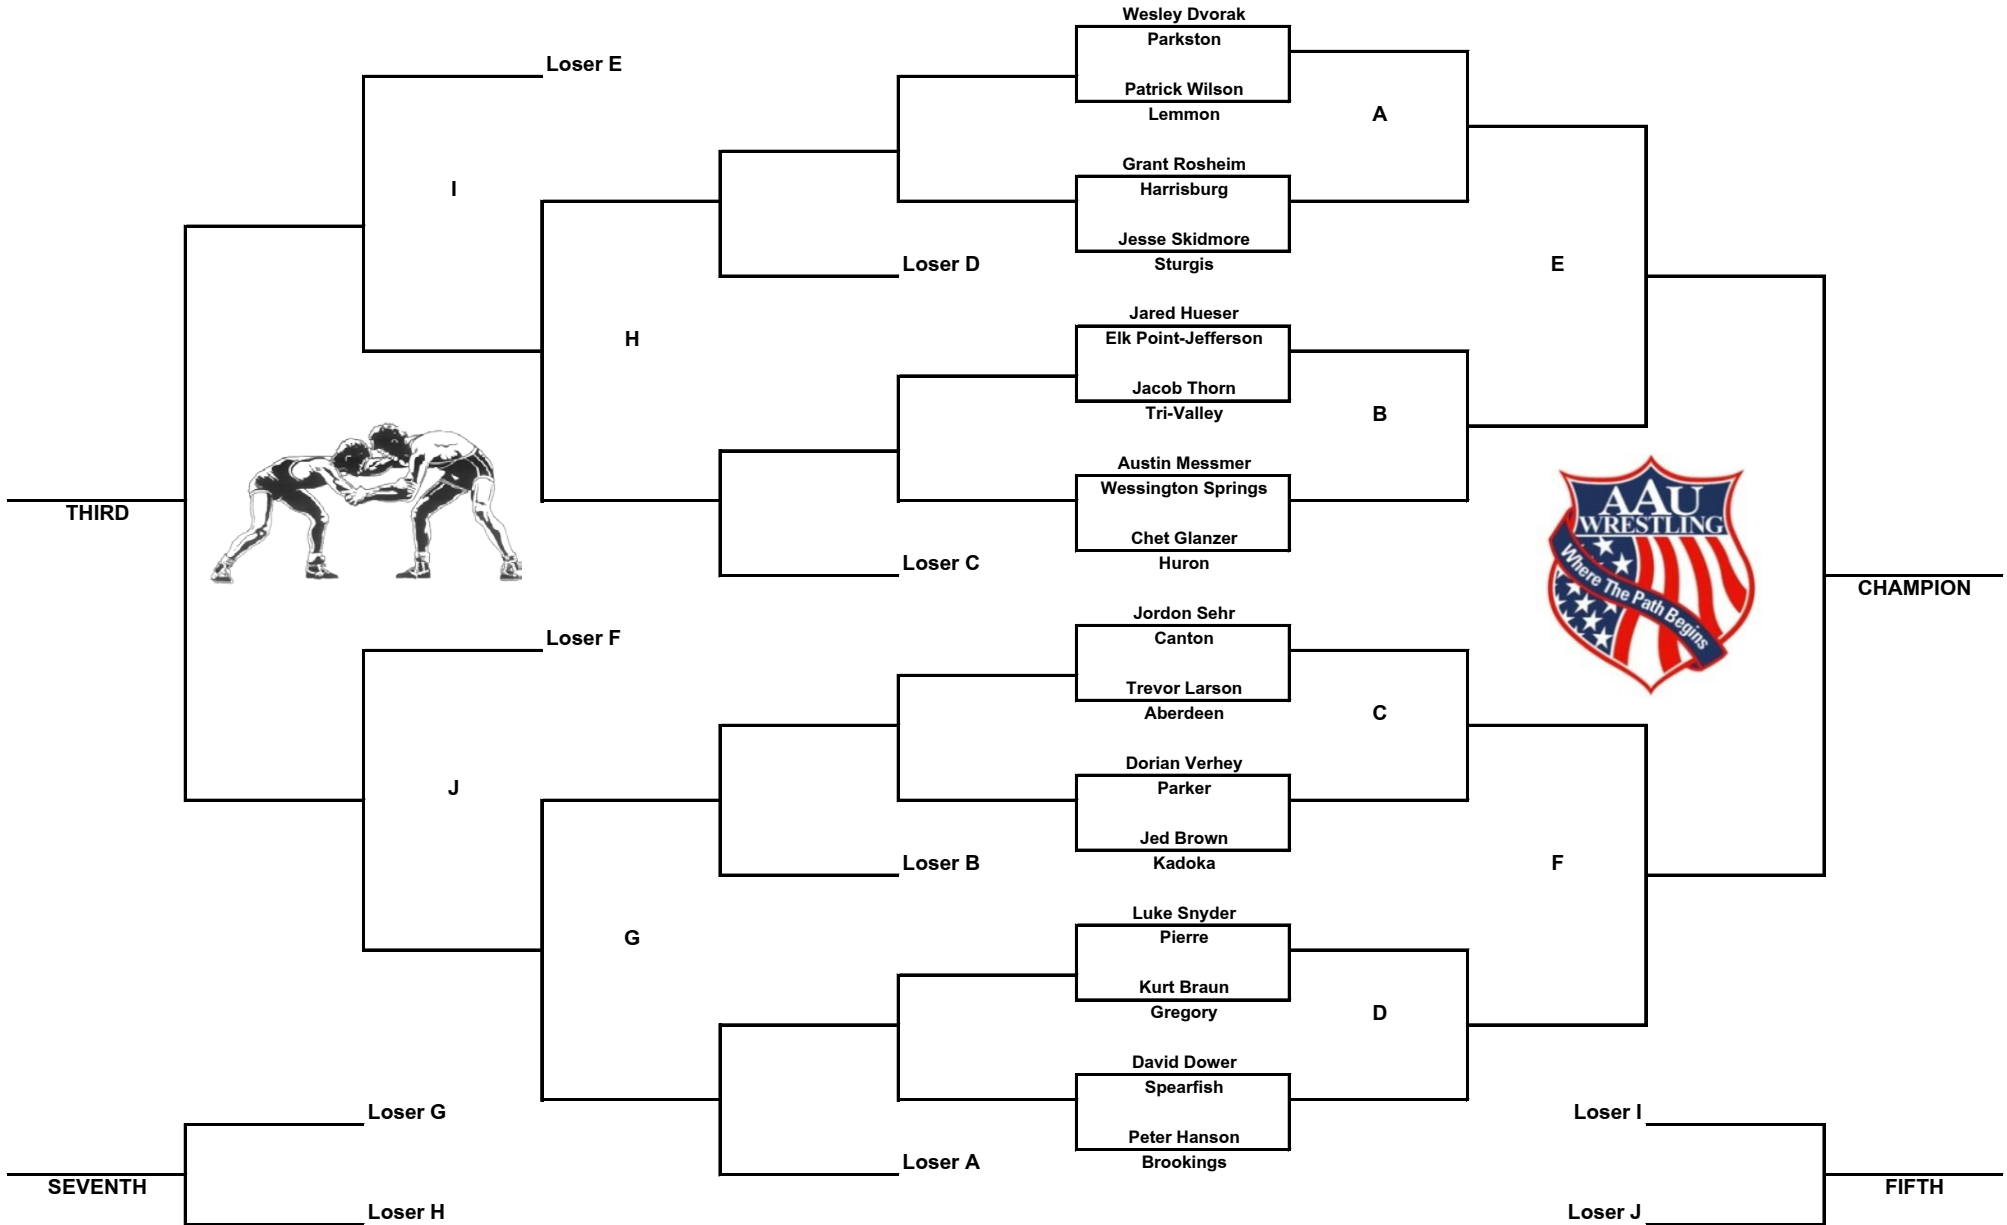

Schoolboy Division

90 Pounds

2010 SDWCA State Championships

Swiftel Center - Brookings, SD - March 26-28

Schoolboy Division

95 Pounds

2010 SDWCA State Championships

Swiftel Center - Brookings, SD - March 26-28