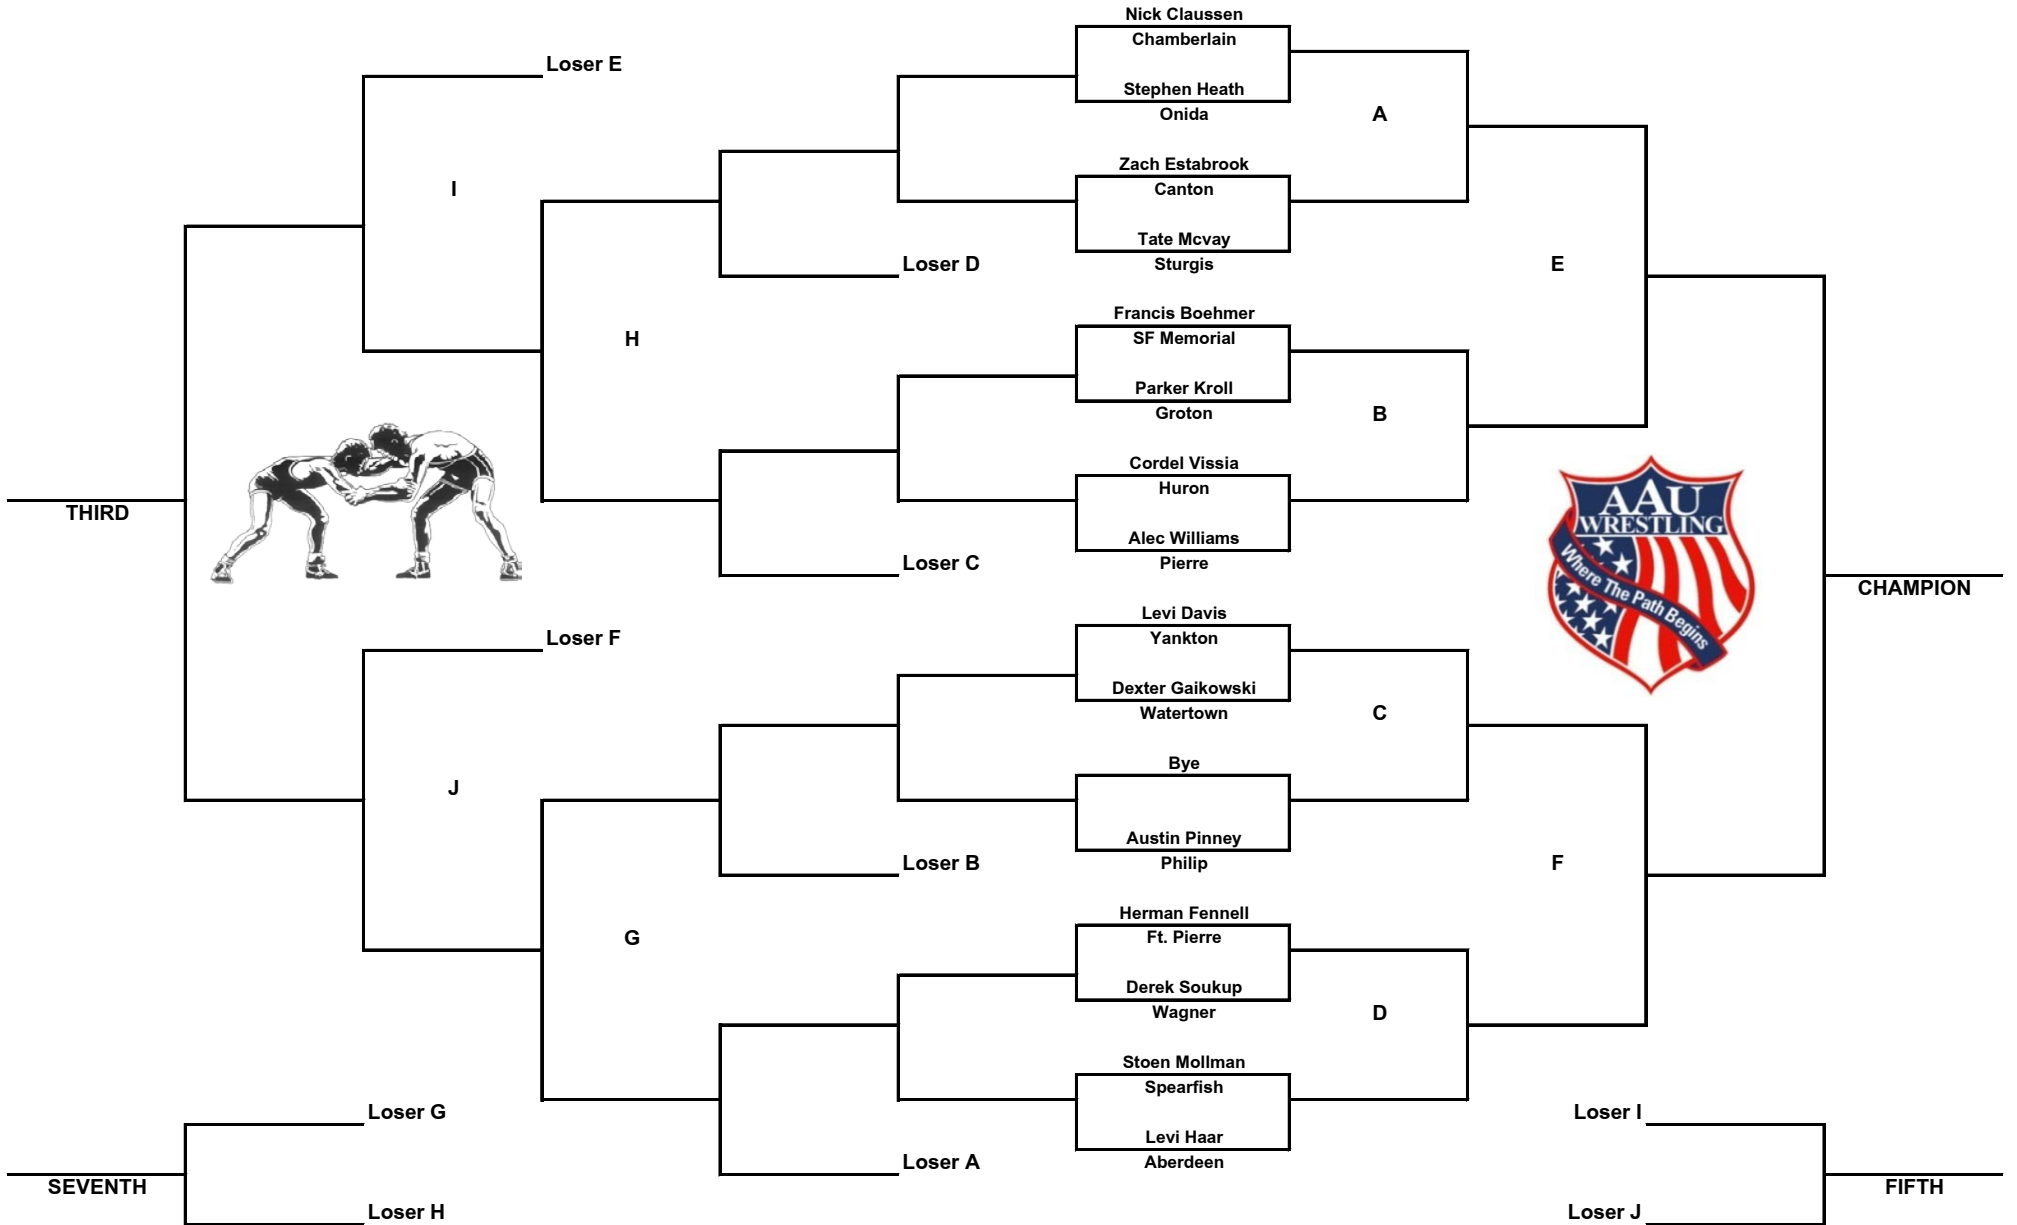

Schoolboy Division

130 Pounds

2010 SDWCA State Championships

Swiftel Center - Brookings, SD - March 26-28