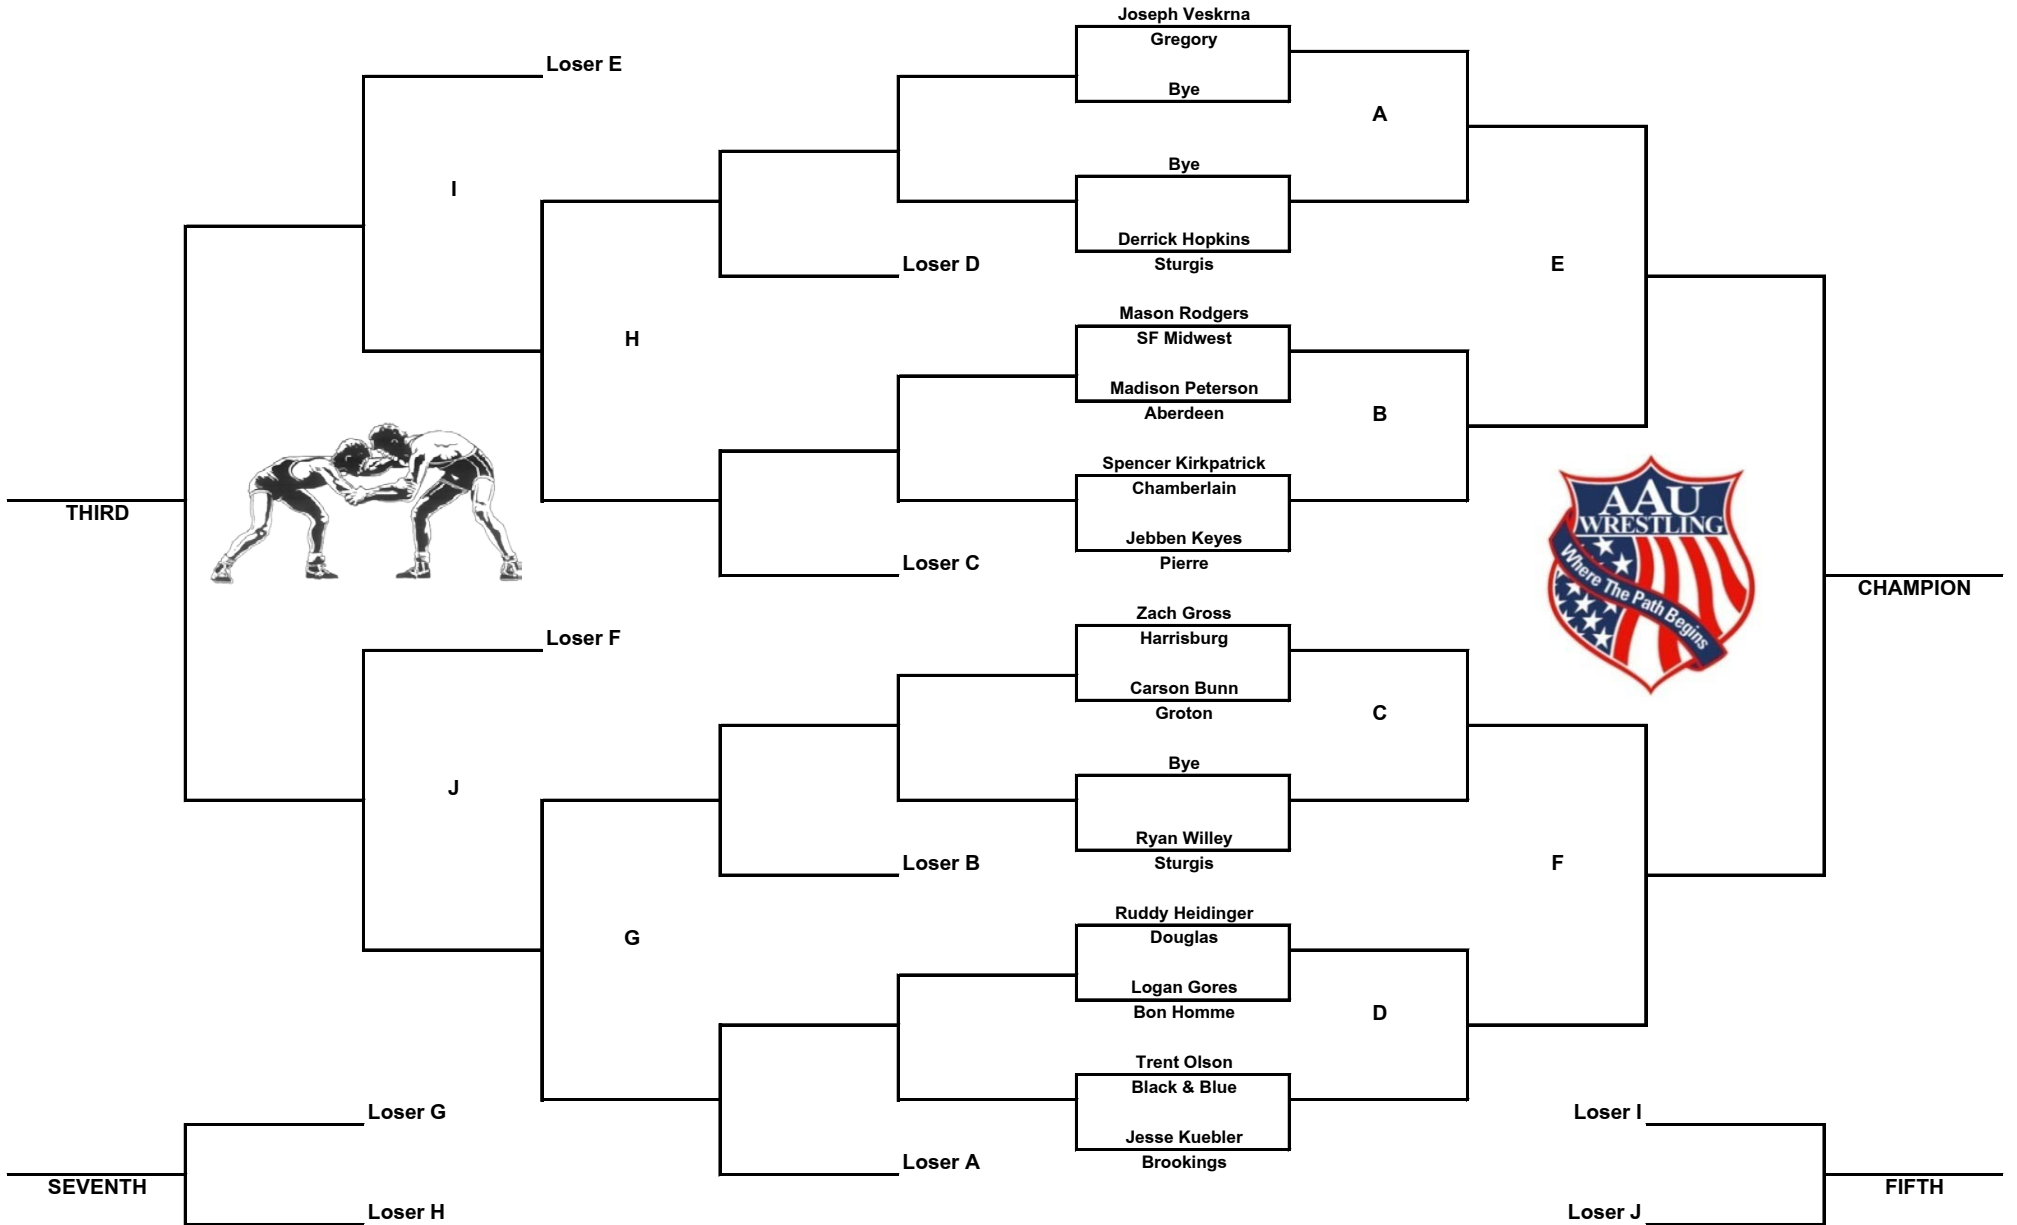

Schoolboy Division

80 Pounds

2010 SDWCA State Championships

Swiftel Center - Brookings, SD - March 26-28