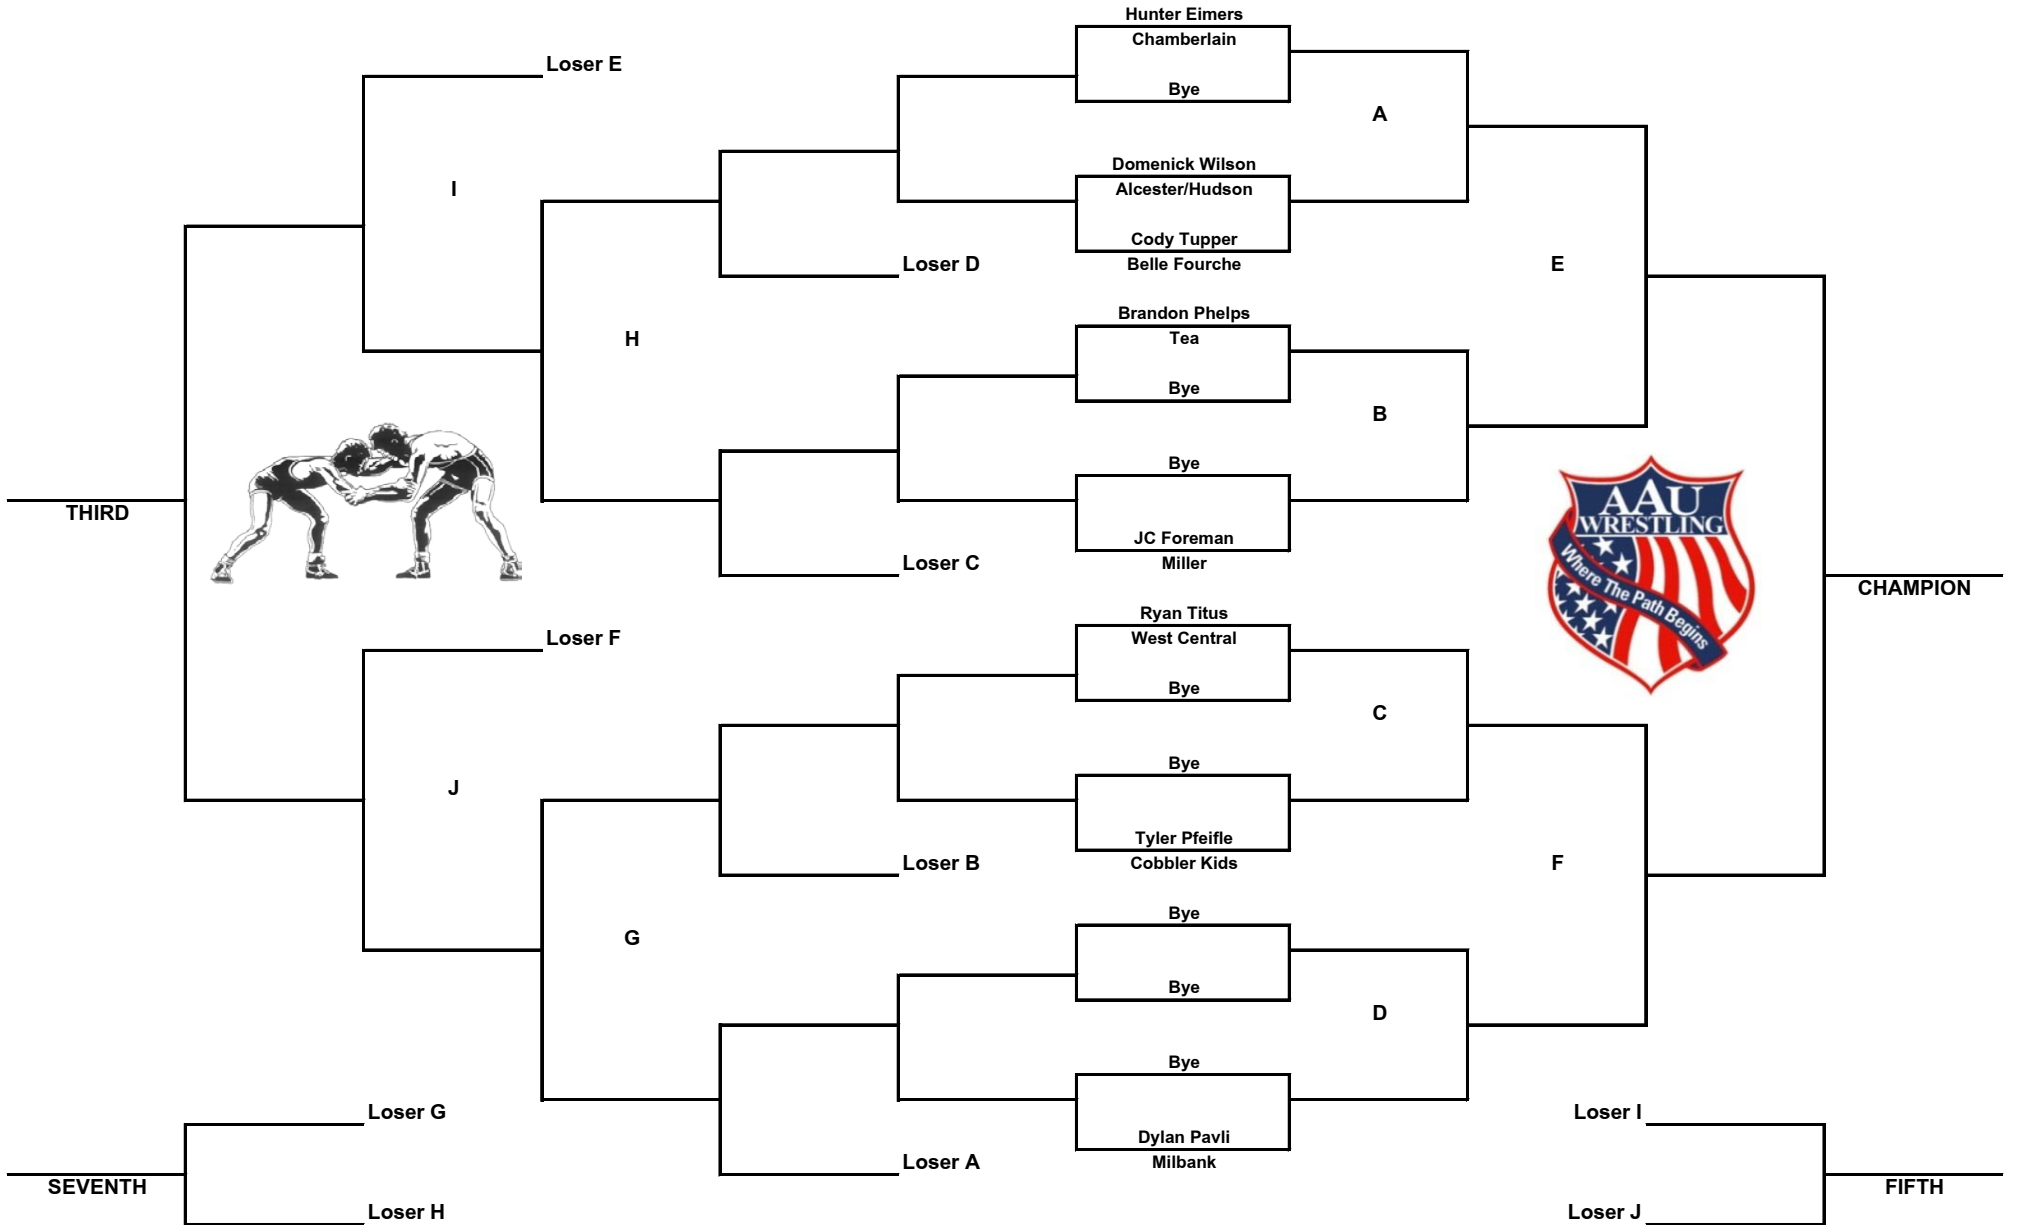

Schoolboy Division

70 Pounds

2010 SDWCA State Championships

Swiftel Center - Brookings, SD - March 26-28

Schoolboy Division

75 Pounds

2010 SDWCA State Championships

Swiftel Center - Brookings, SD - March 26-28