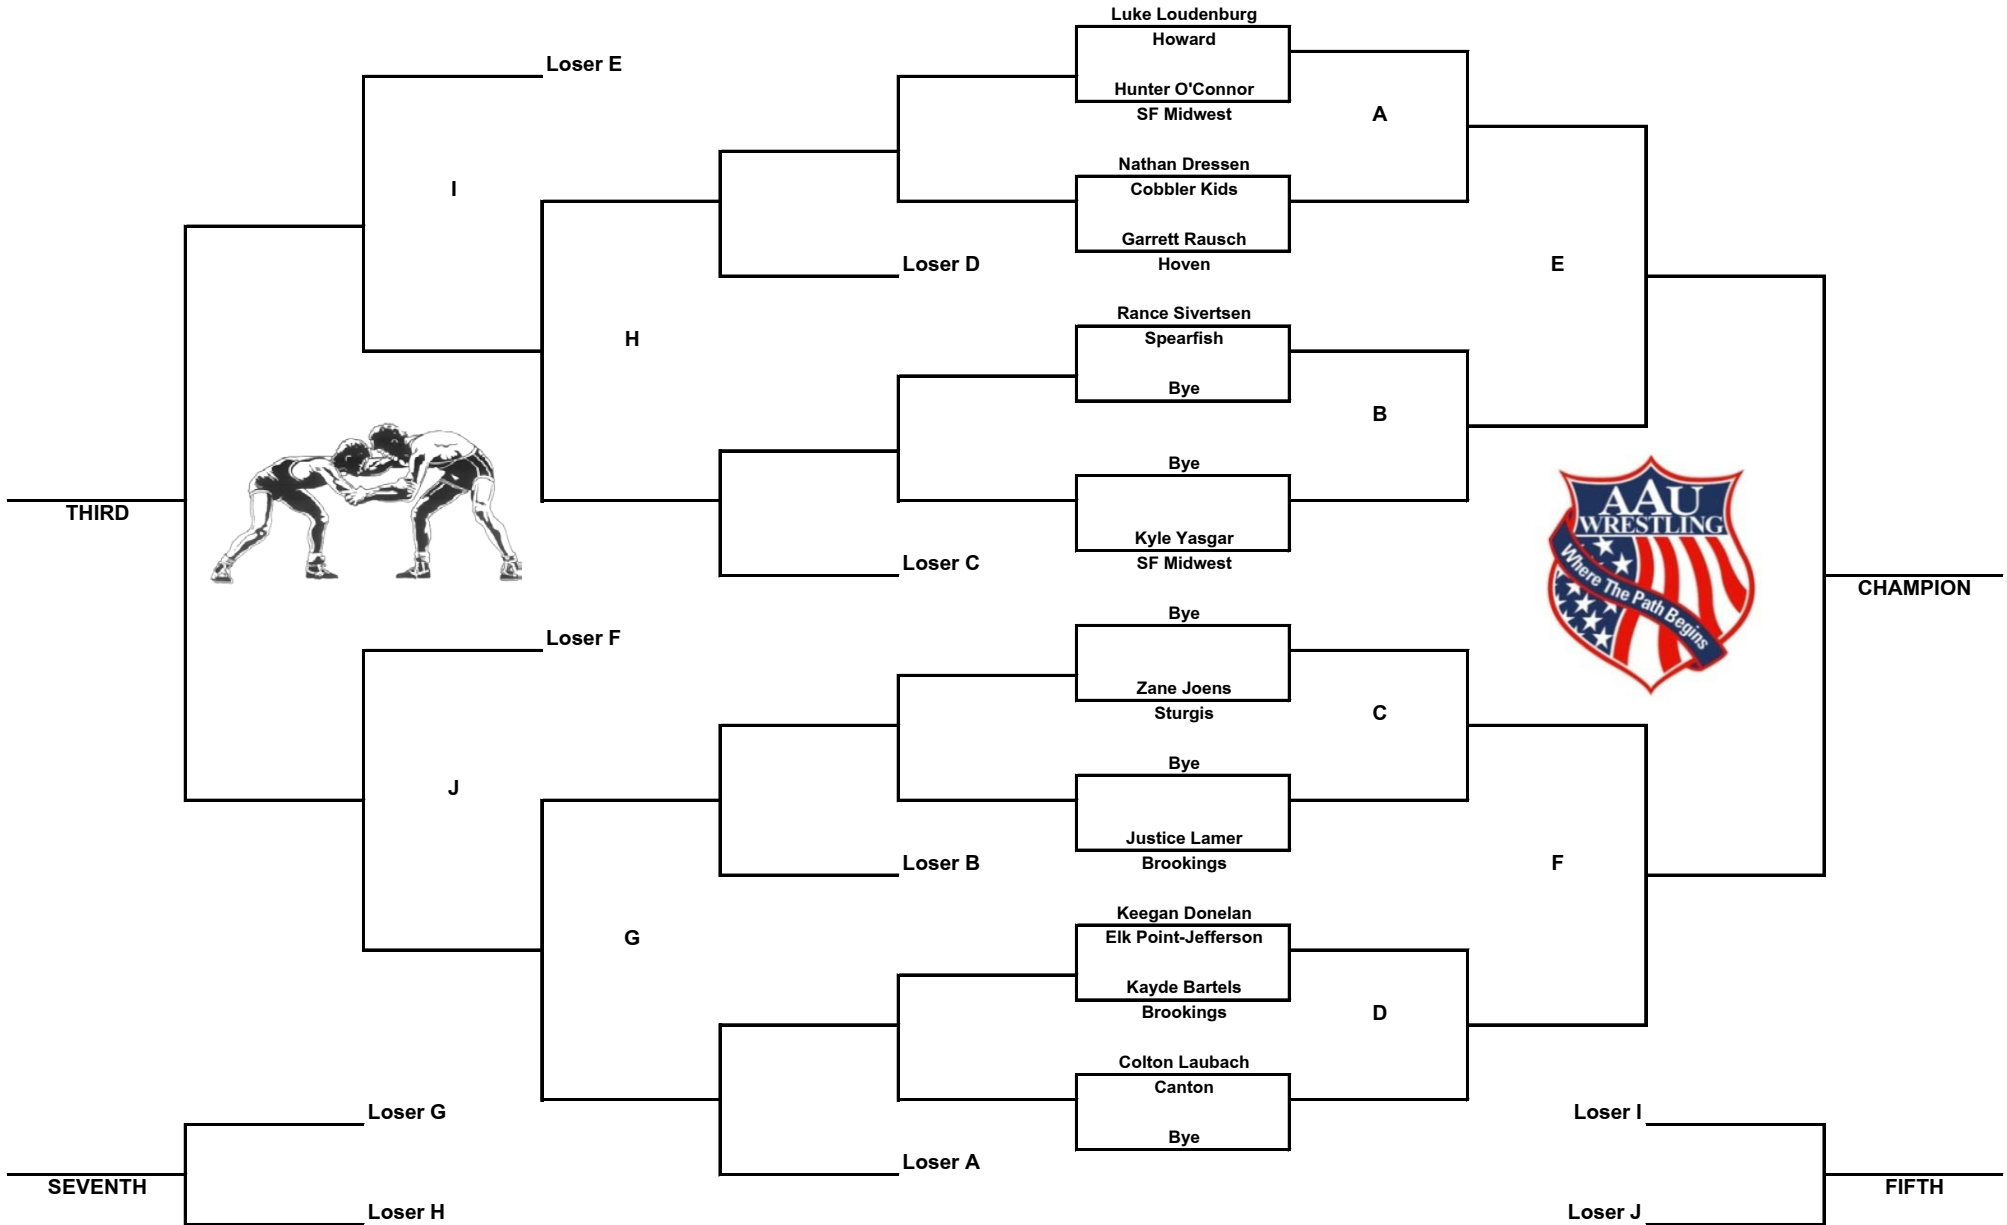

Schoolboy Division

80 Pounds

2010 SDWCA State Championships

Swiftel Center - Brookings, SD - March 26-28

Schoolboy Division

85 Pounds

2010 SDWCA State Championships

Swiftel Center - Brookings, SD - March 26-28