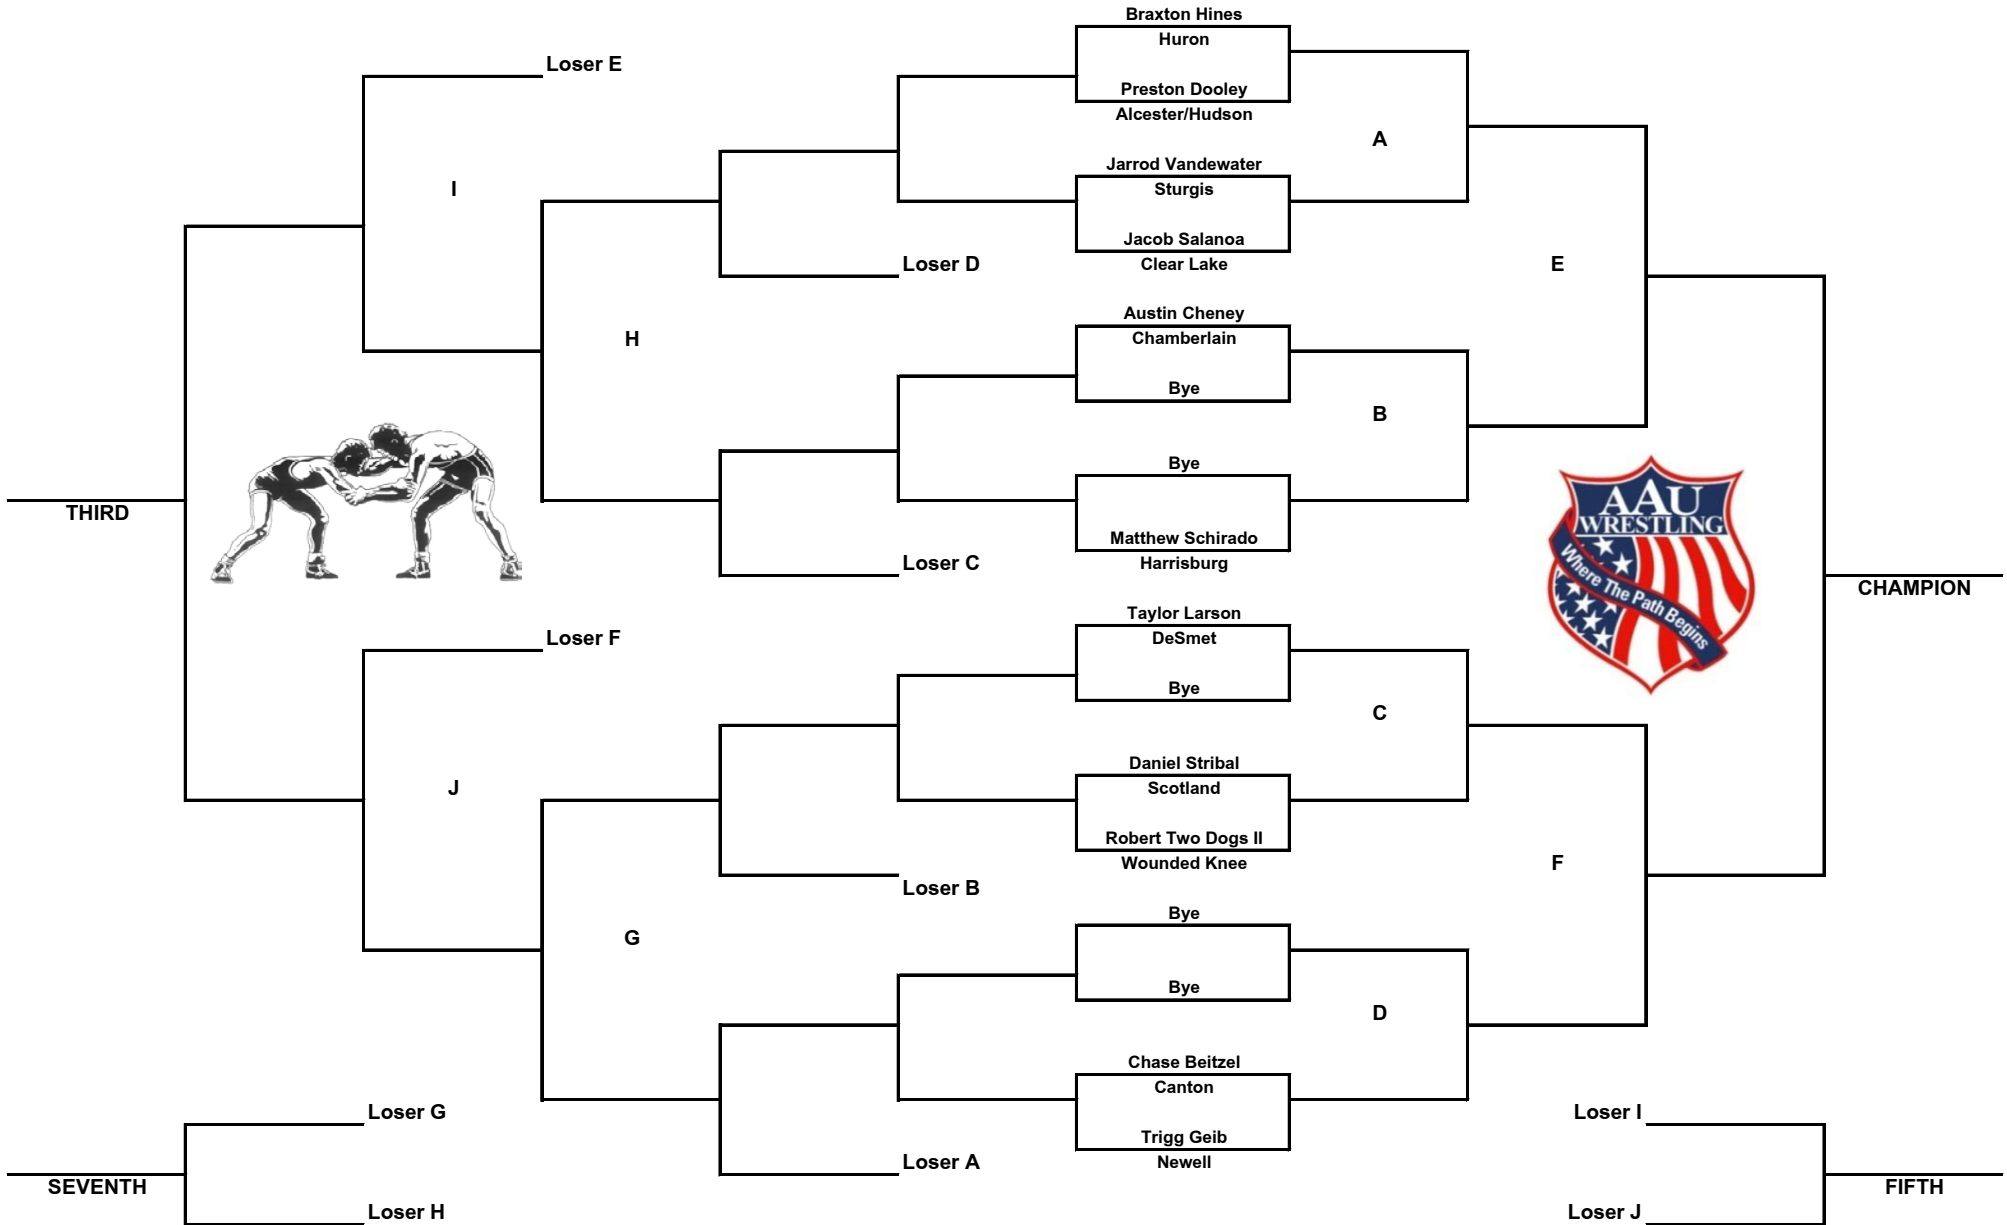

Schoolboy Division

160 Pounds

2010 SDWCA State Championships

Swiftel Center - Brookings, SD - March 26-28

Schoolboy Division

180 Pounds

2010 SDWCA State Championships

Swiftel Center - Brookings, SD - March 26-28