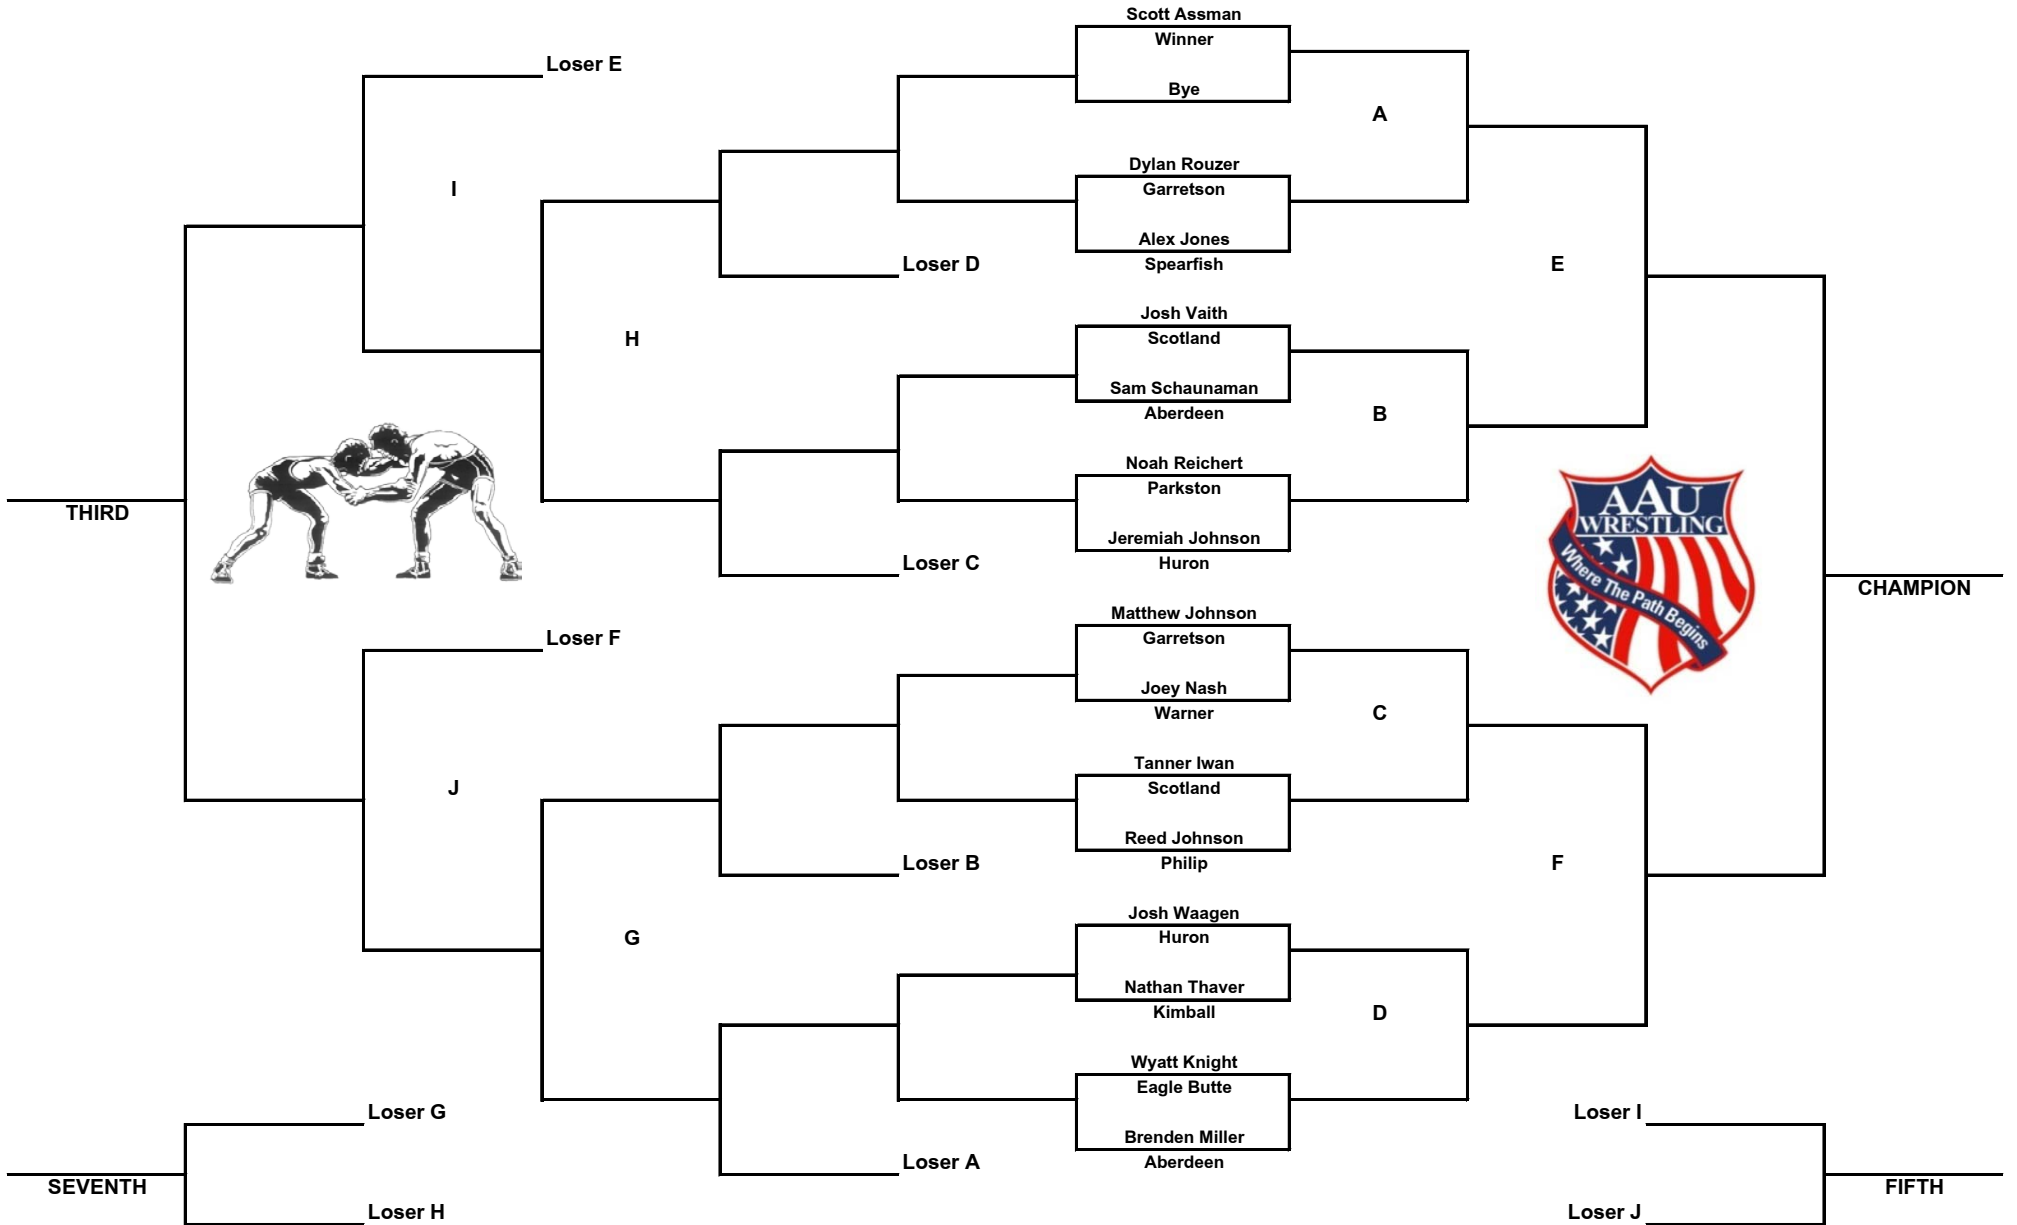

Schoolboy Division

160 Pounds

2010 SDWCA State Championships

Swiftel Center - Brookings, SD - March 26-28