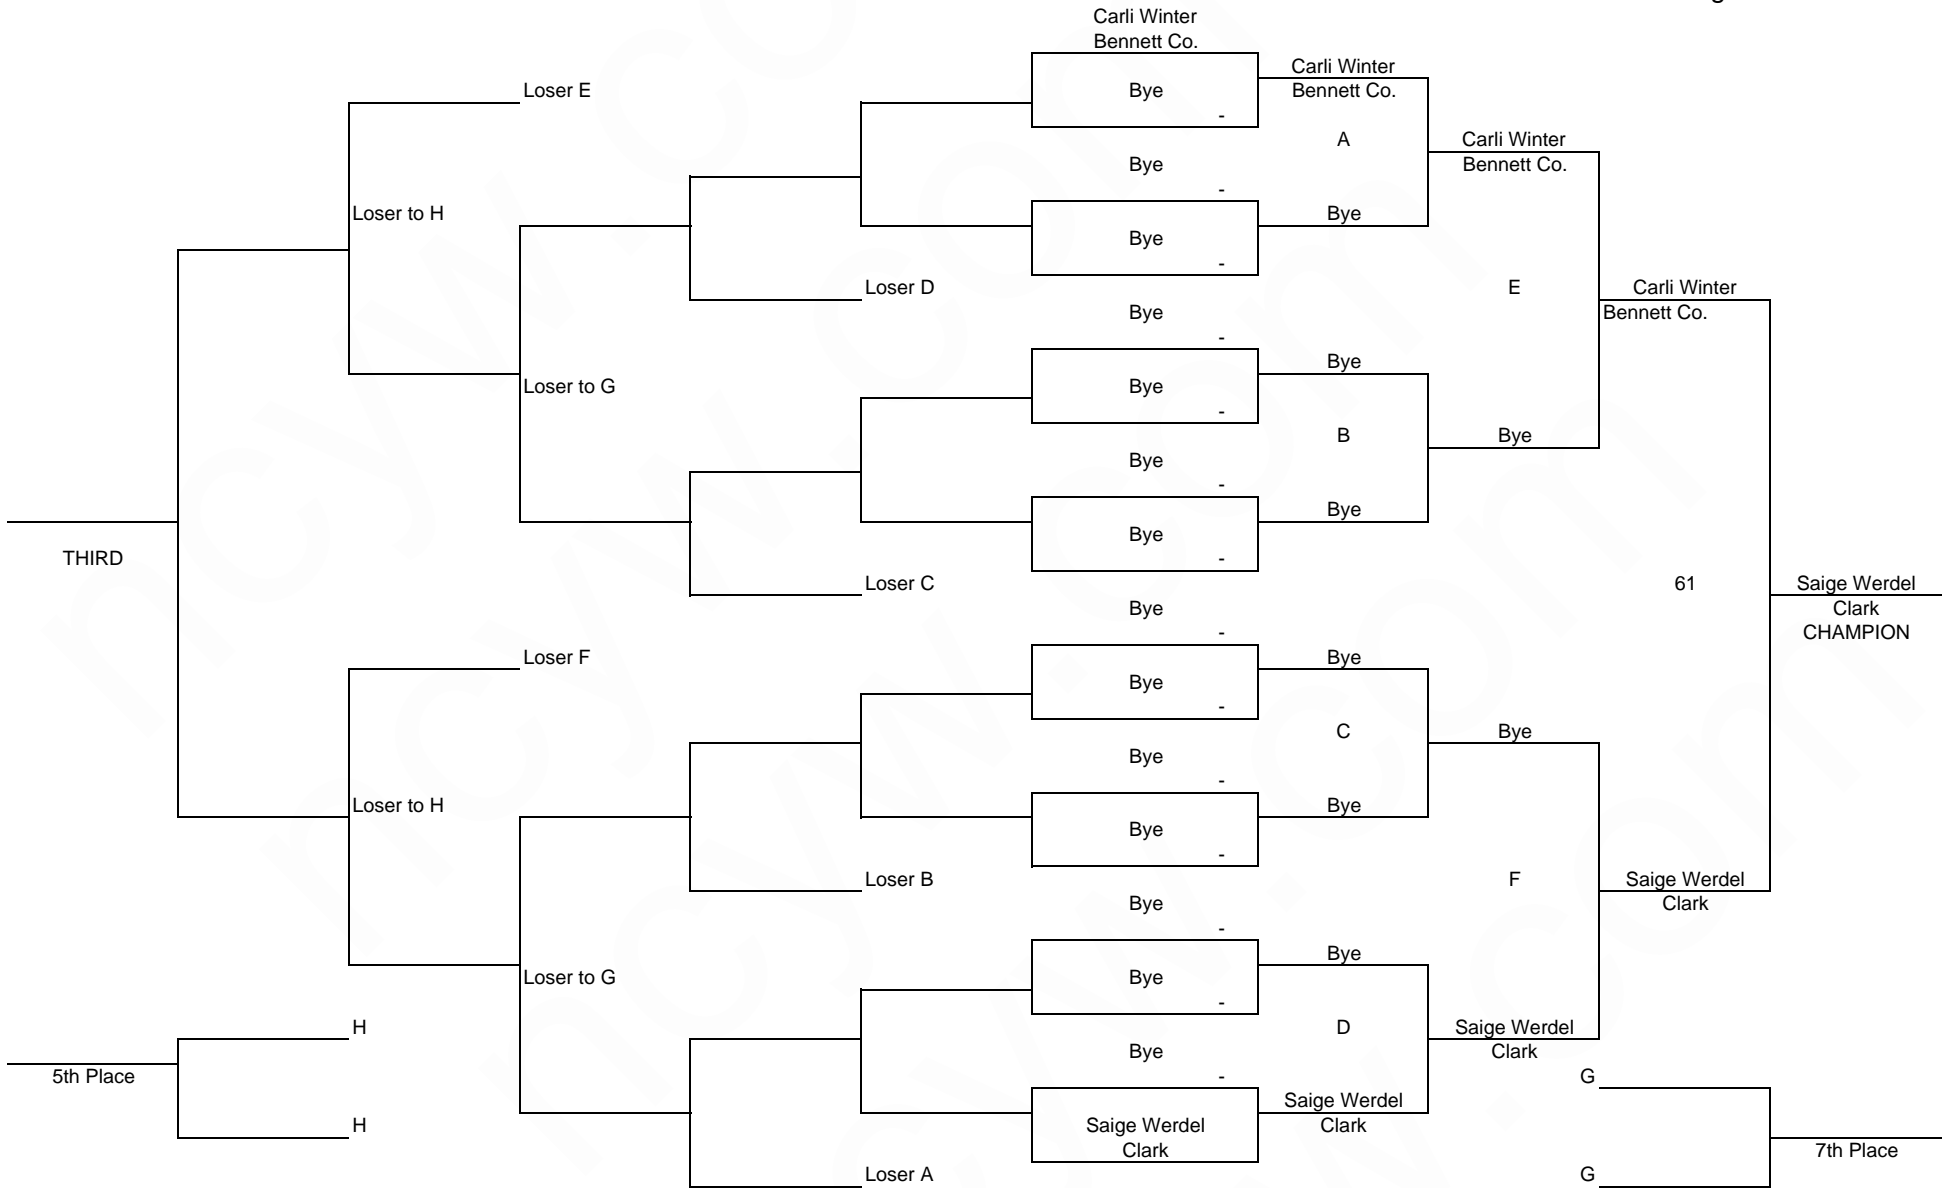

SDWCA State Wrestling Tournament 2009

Girls   Division   Mat 5

Weight : **15**