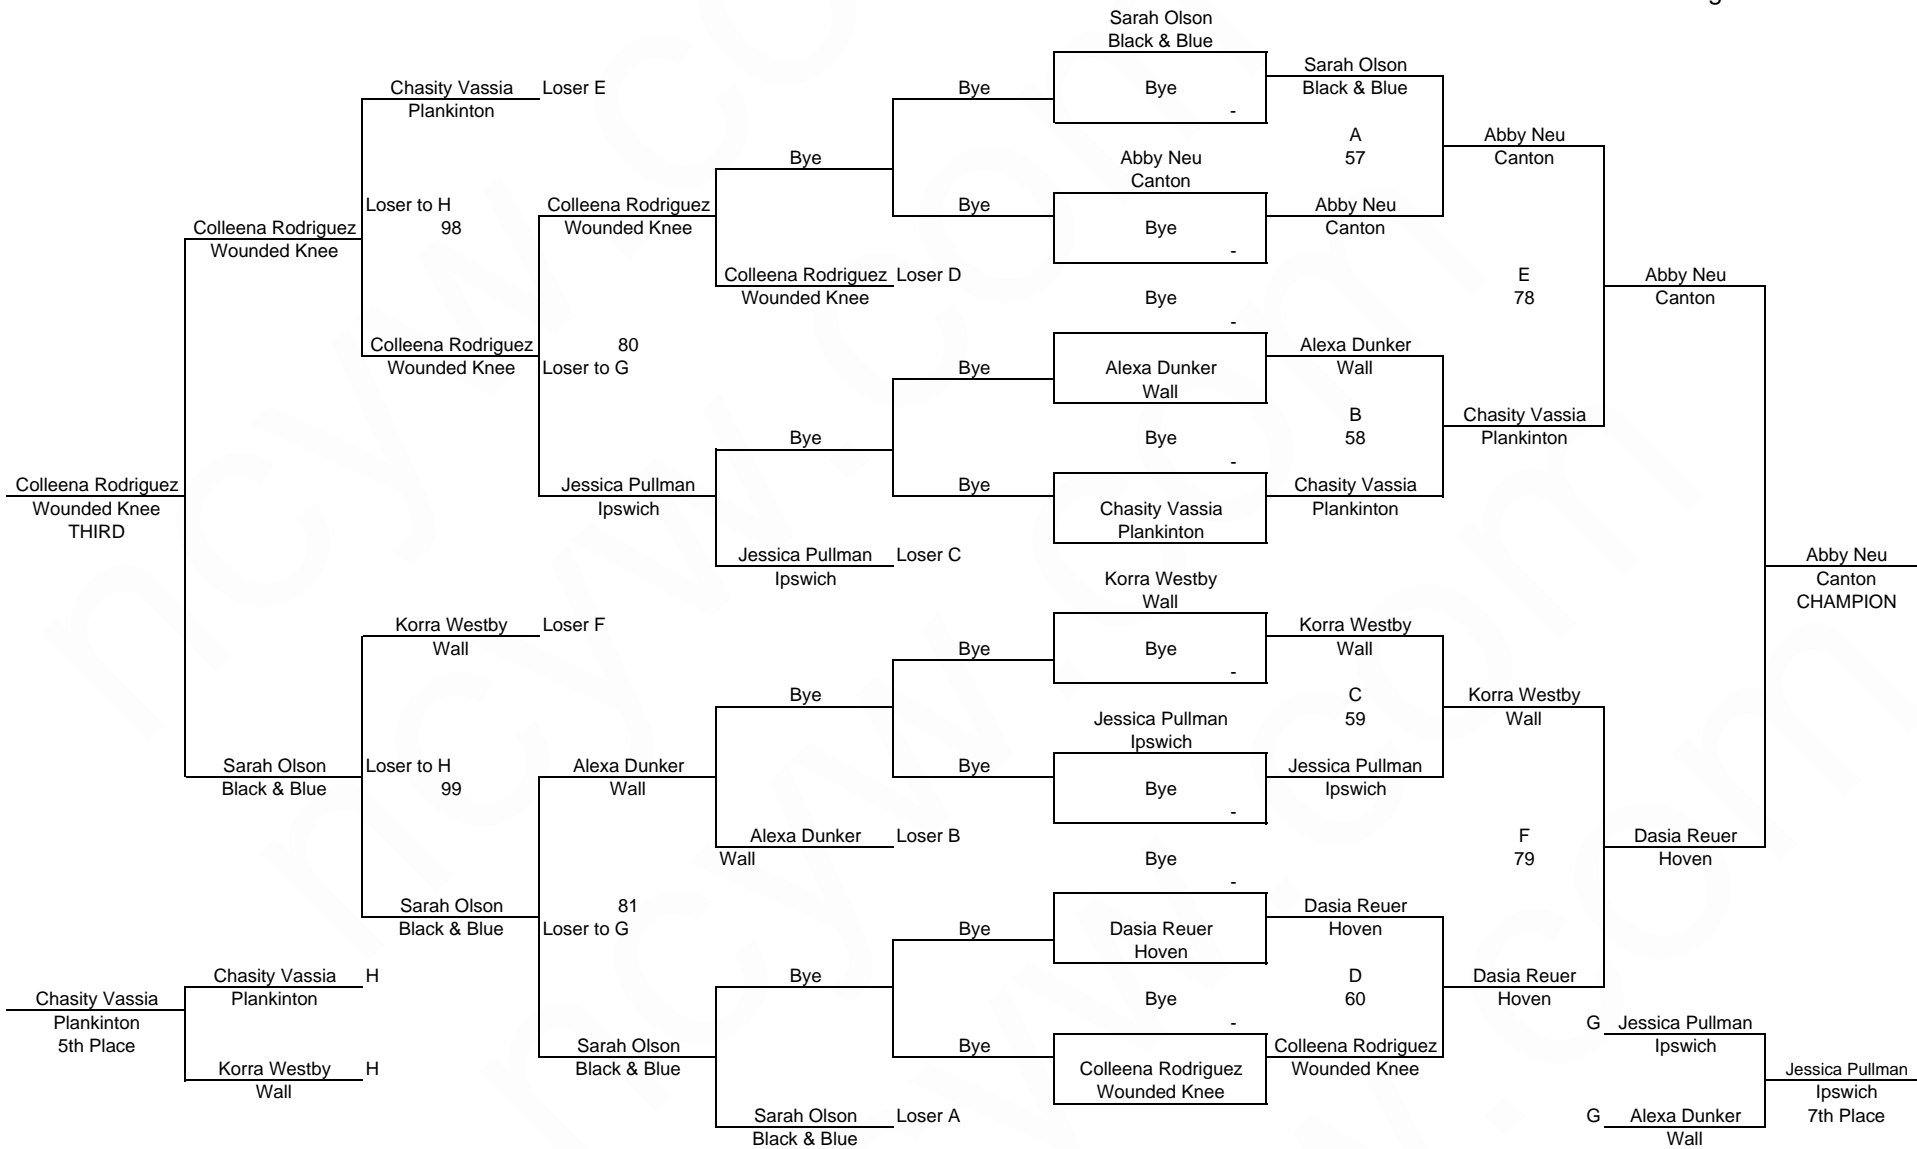

SDWCA State Wrestling Tournament 2009

Girls

Division

Mat 4

Weight : 3