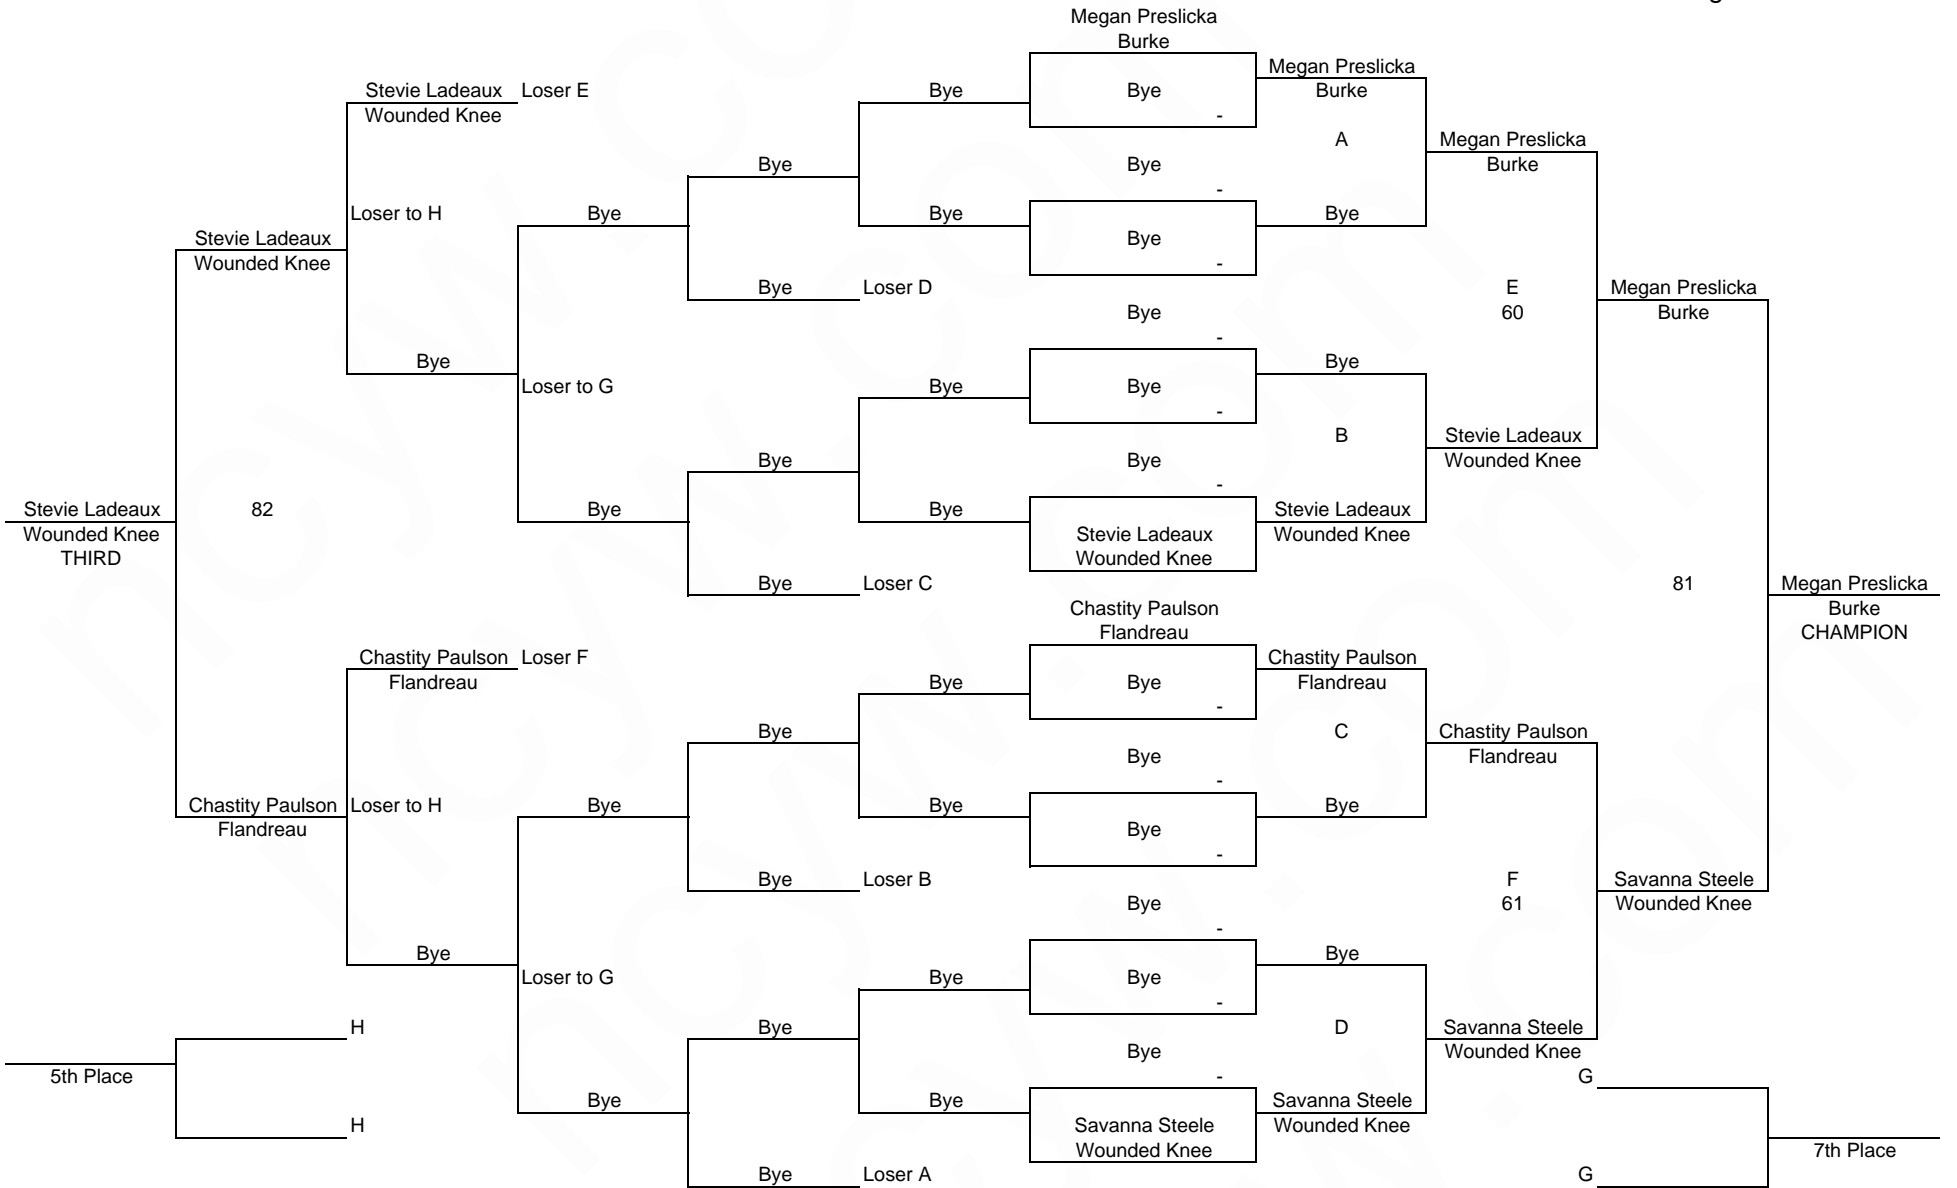

SDWCA State Wrestling Tournament 2009

Girls

Division

Mat 15

Weight : 13