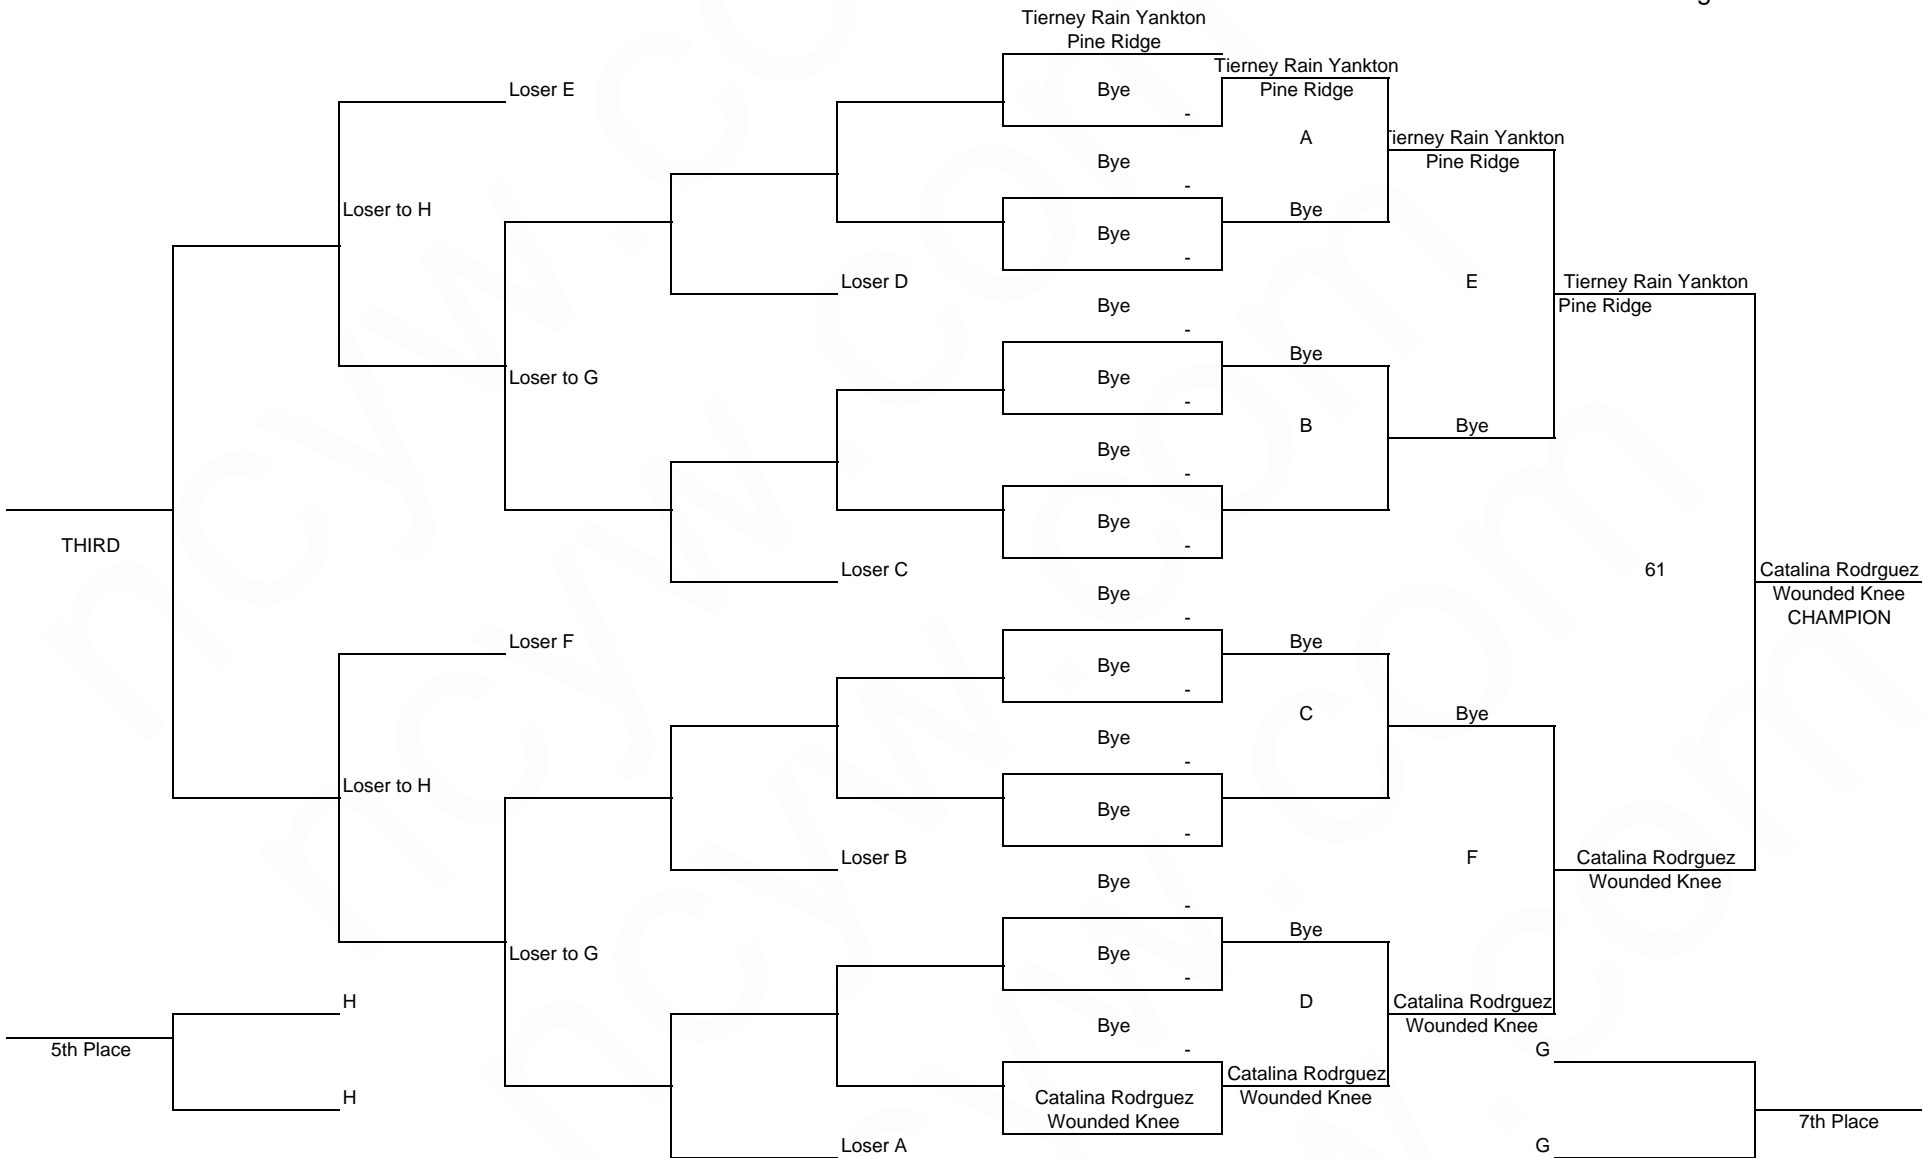

Girls

Division

Mat 16

Weight : 7

SDWCA State Wrestling Tournament 2009

Girls Division Mat 3 Weight : 9

SDWCA State Wrestling Tournament 2009

Girls