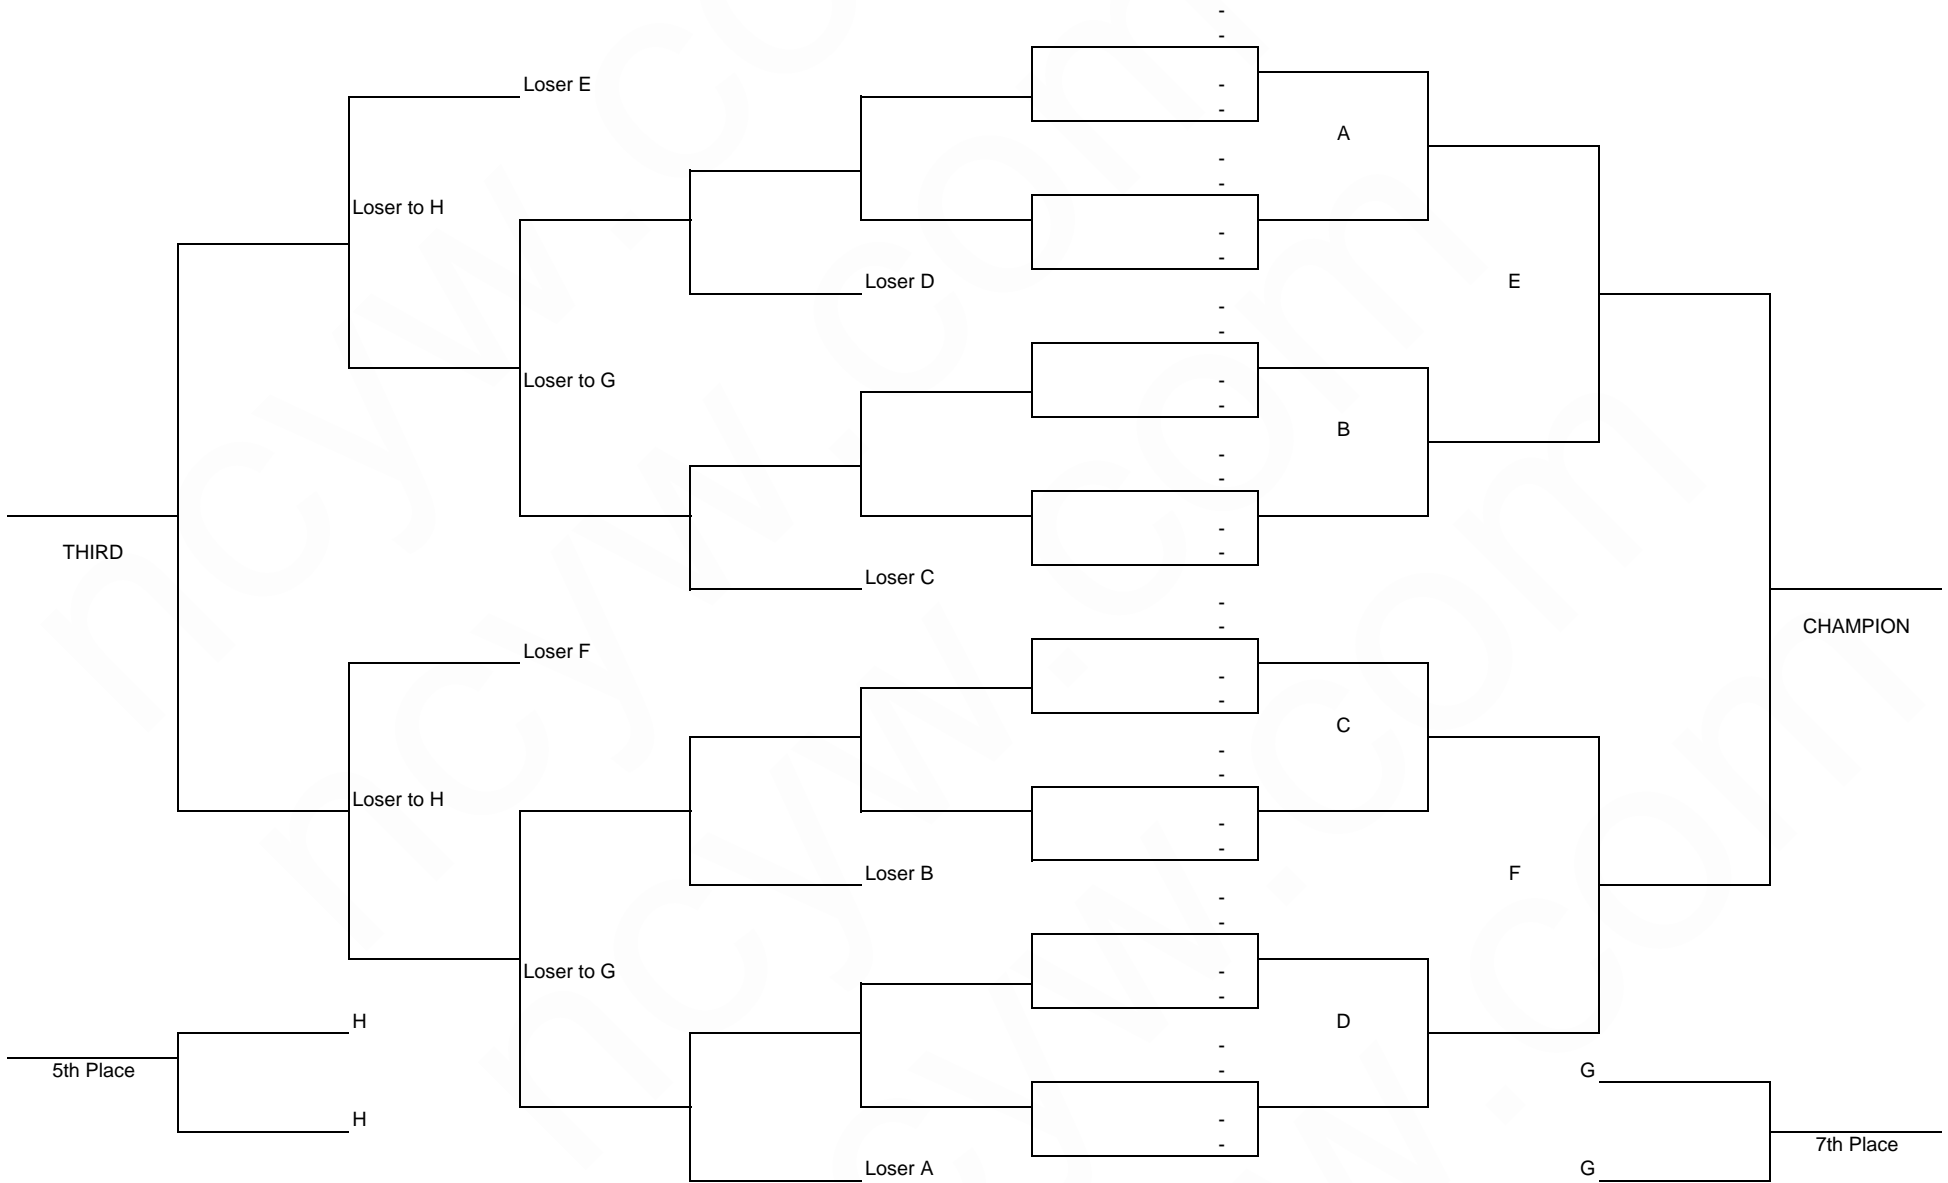

SDWCA State Wrestling Tournament 2009

Girls

Division

Weight :