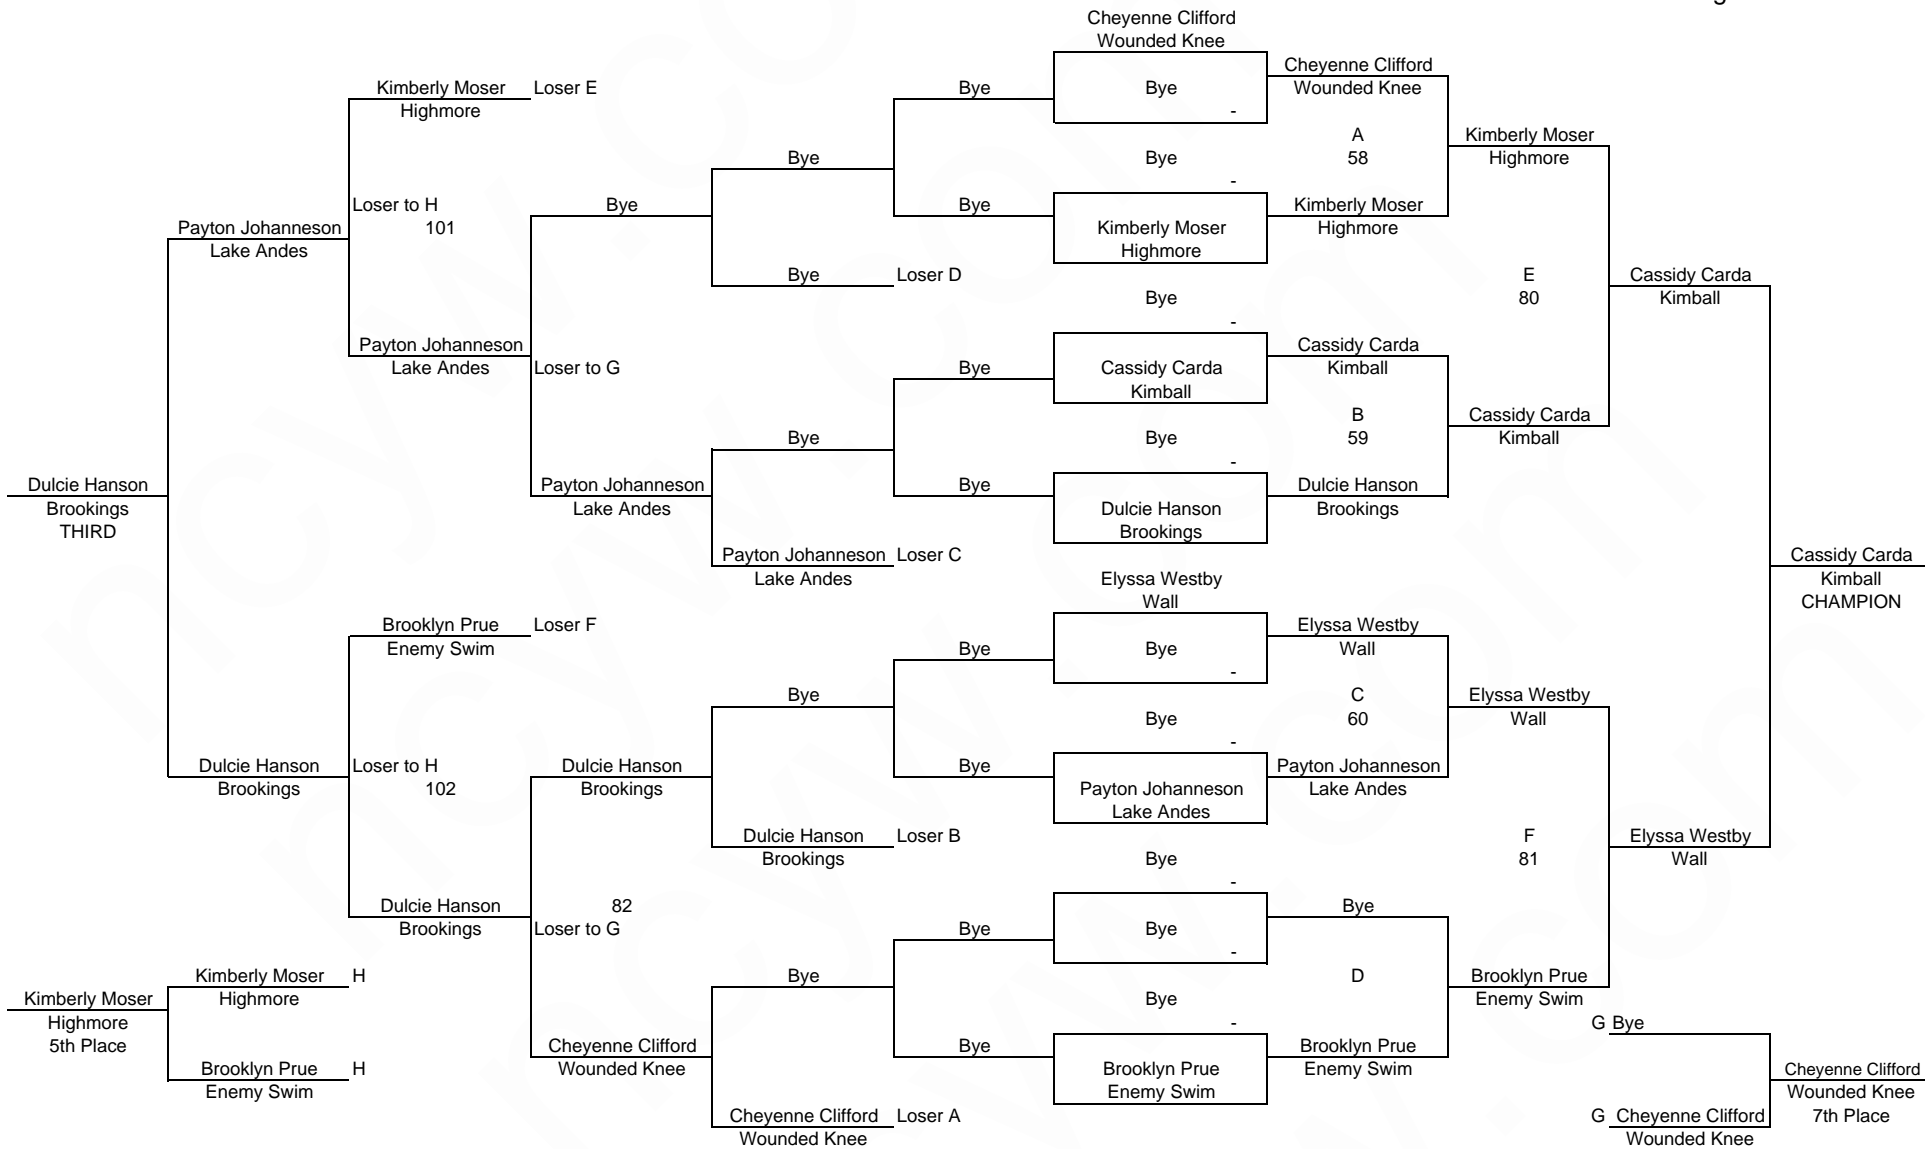

SDWCA State Wrestling Tournament 2009

Girls

Division

Mat 16

Weight : 7