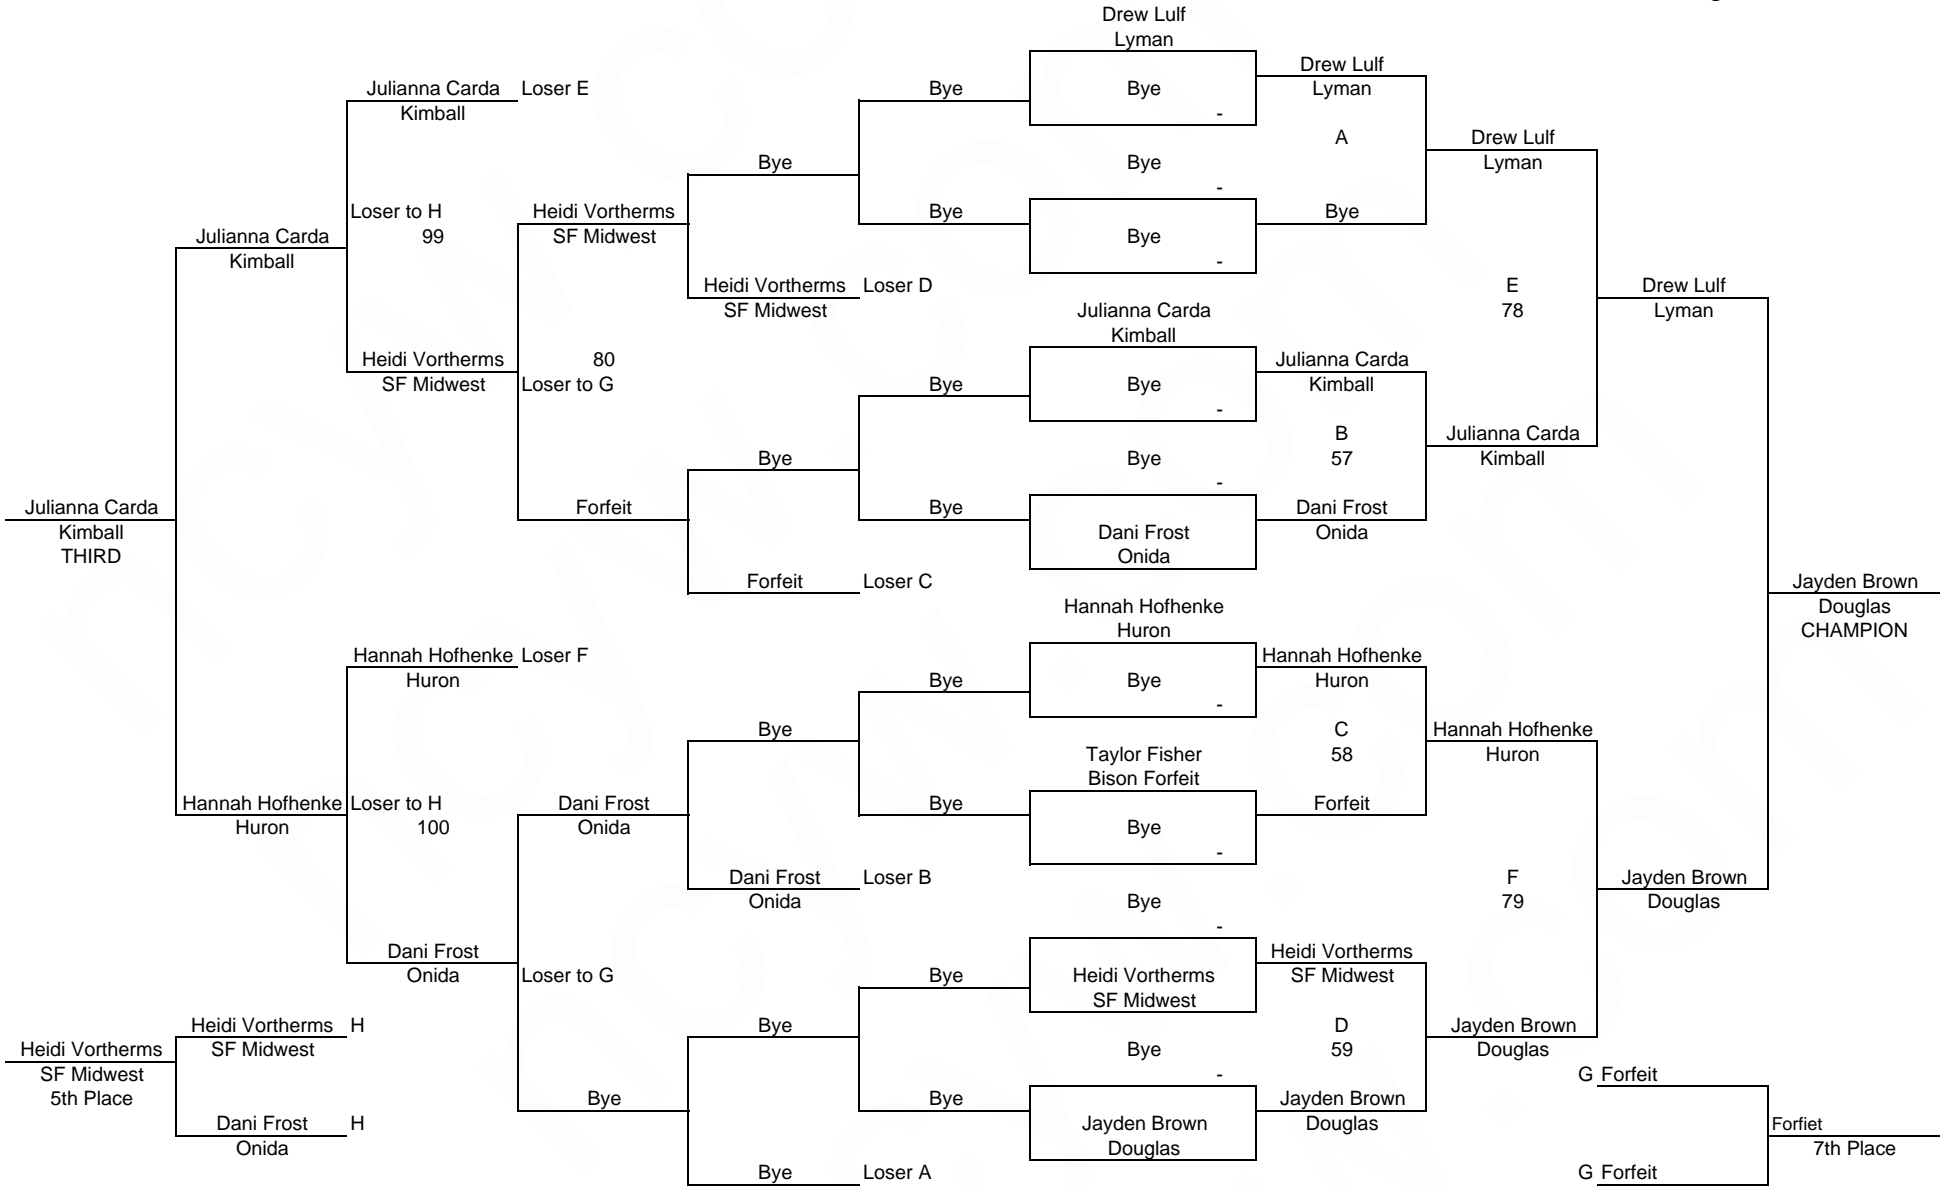

SDWCA State Wrestling Tournament 2009

Girls

Division

Mat 13

Weight : 1

SDWCA State Wrestling Tournament 2009

Girls

Division