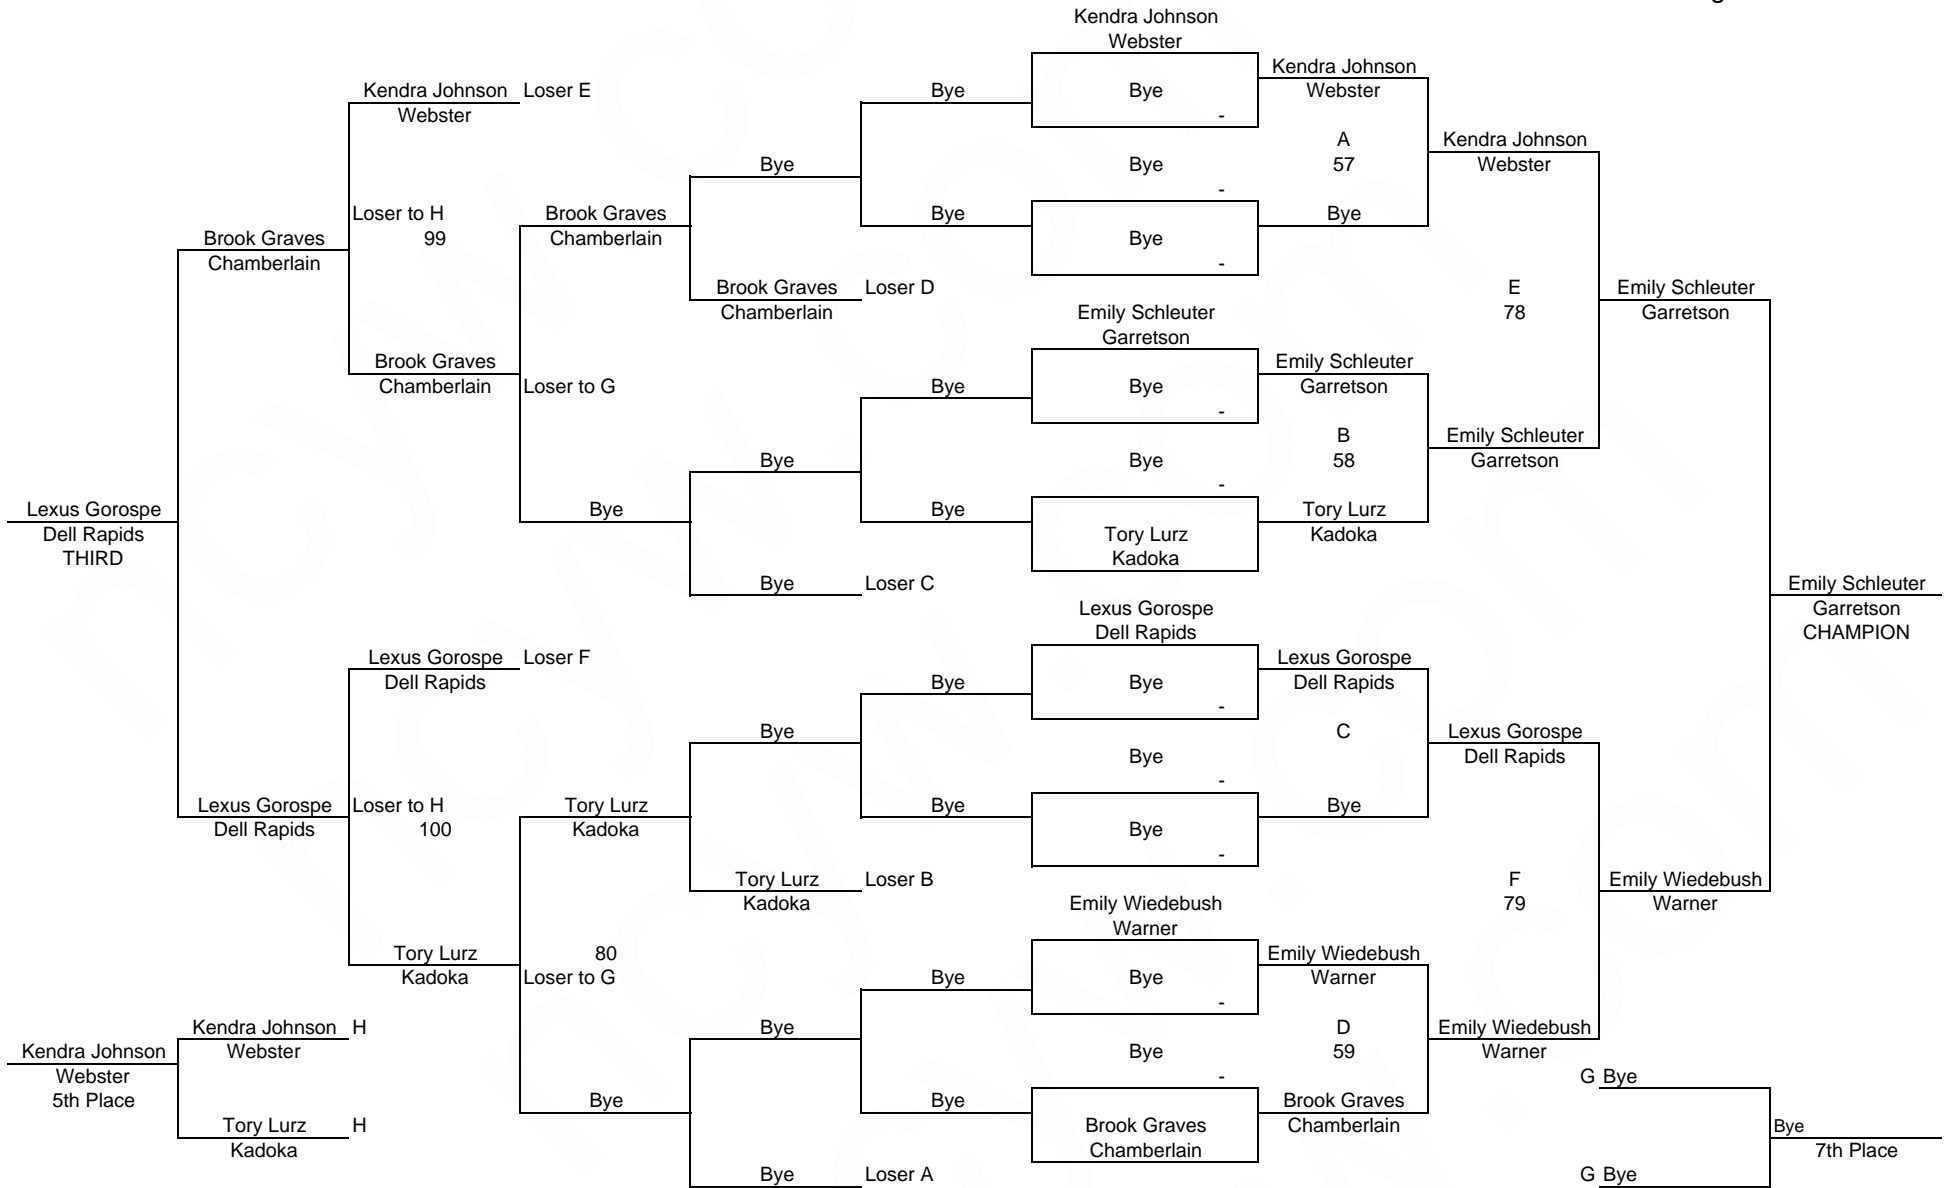

Mat 4

Weight : 3

SDWCA State Wrestling Tournament 2009

Girls

Division

Mat 1

Weight : 4

SDWCA State Wrestling Tournament 2009