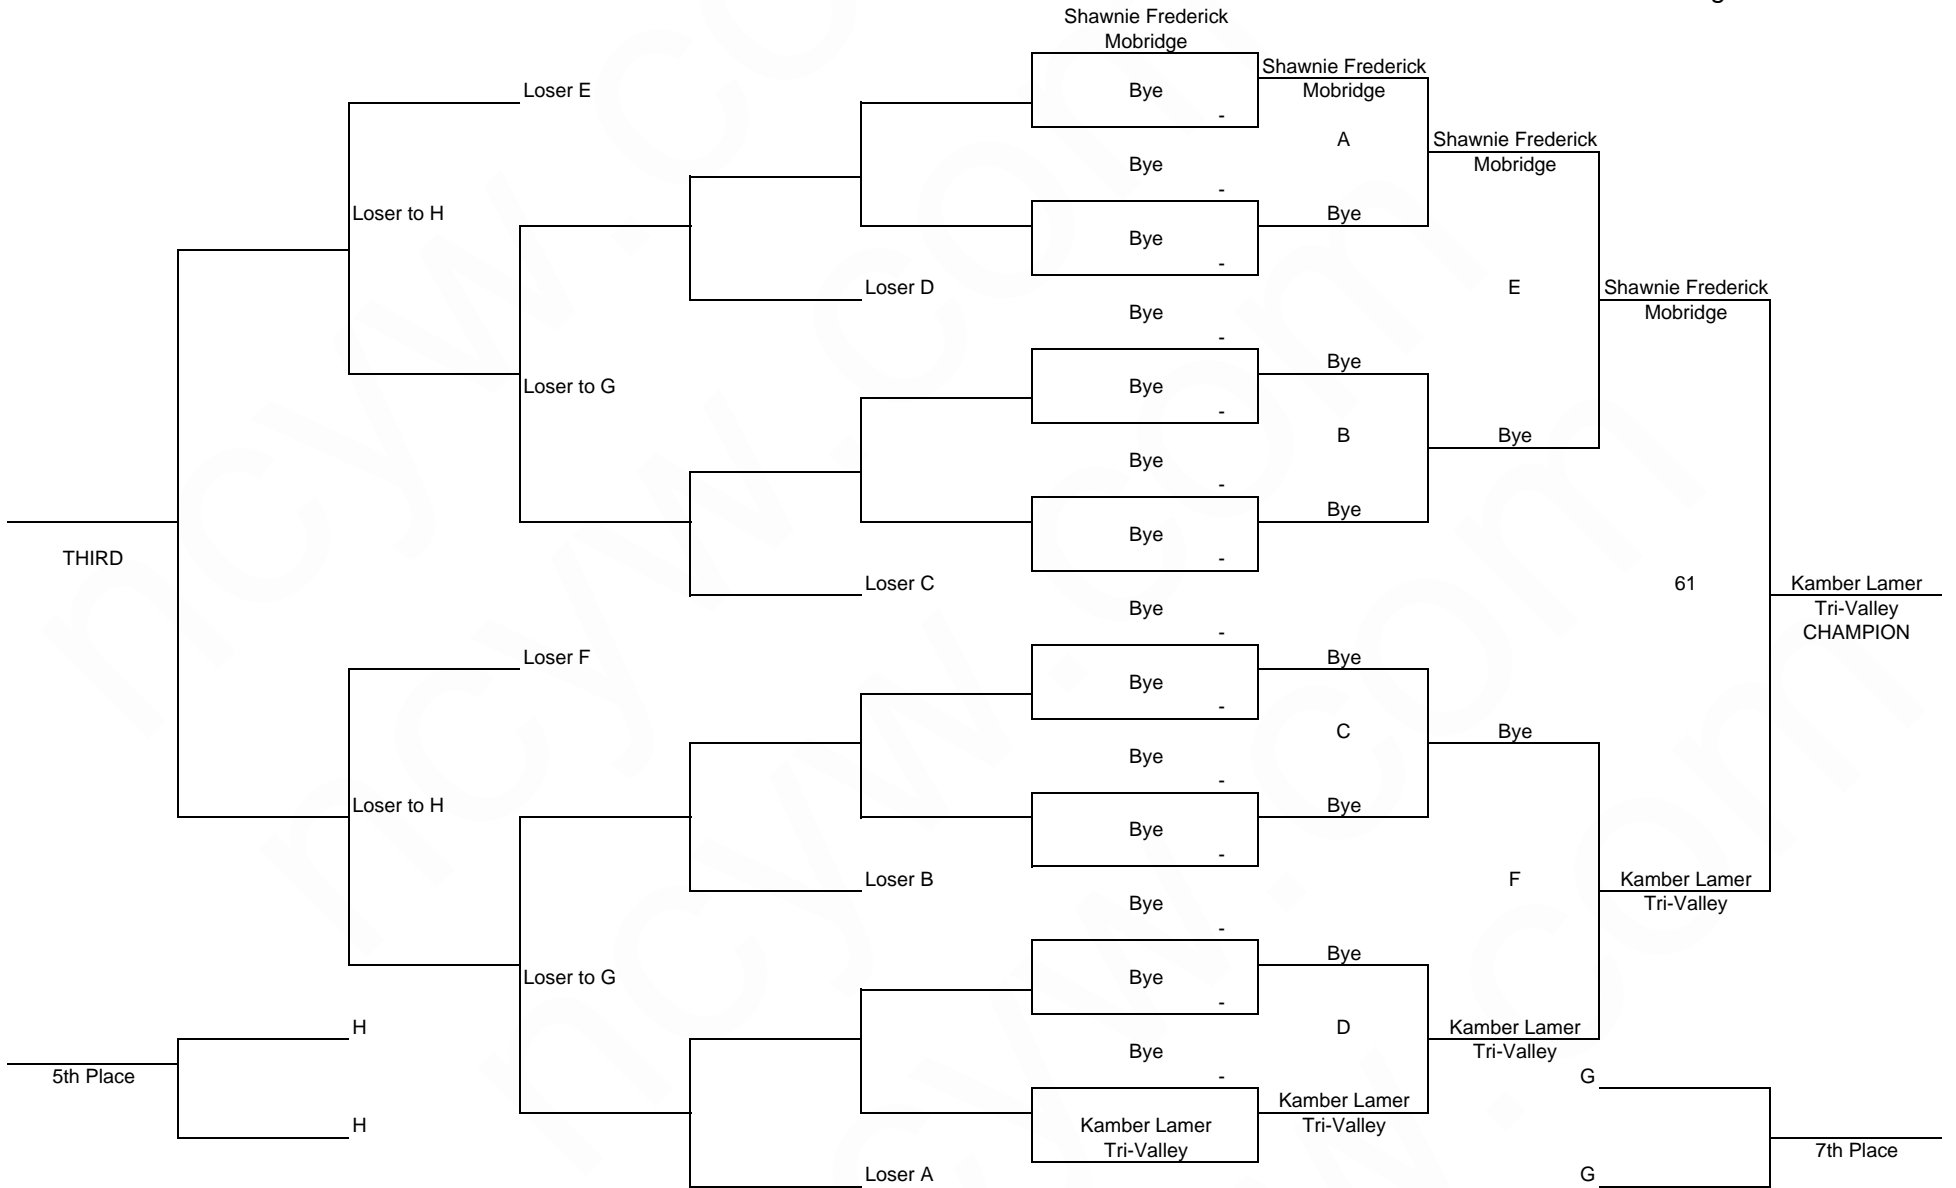

Division

Mat 15

Weight : 13

SDWCA State Wrestling Tournament 2009

Girls

Division

Mat 4

Weight : 14