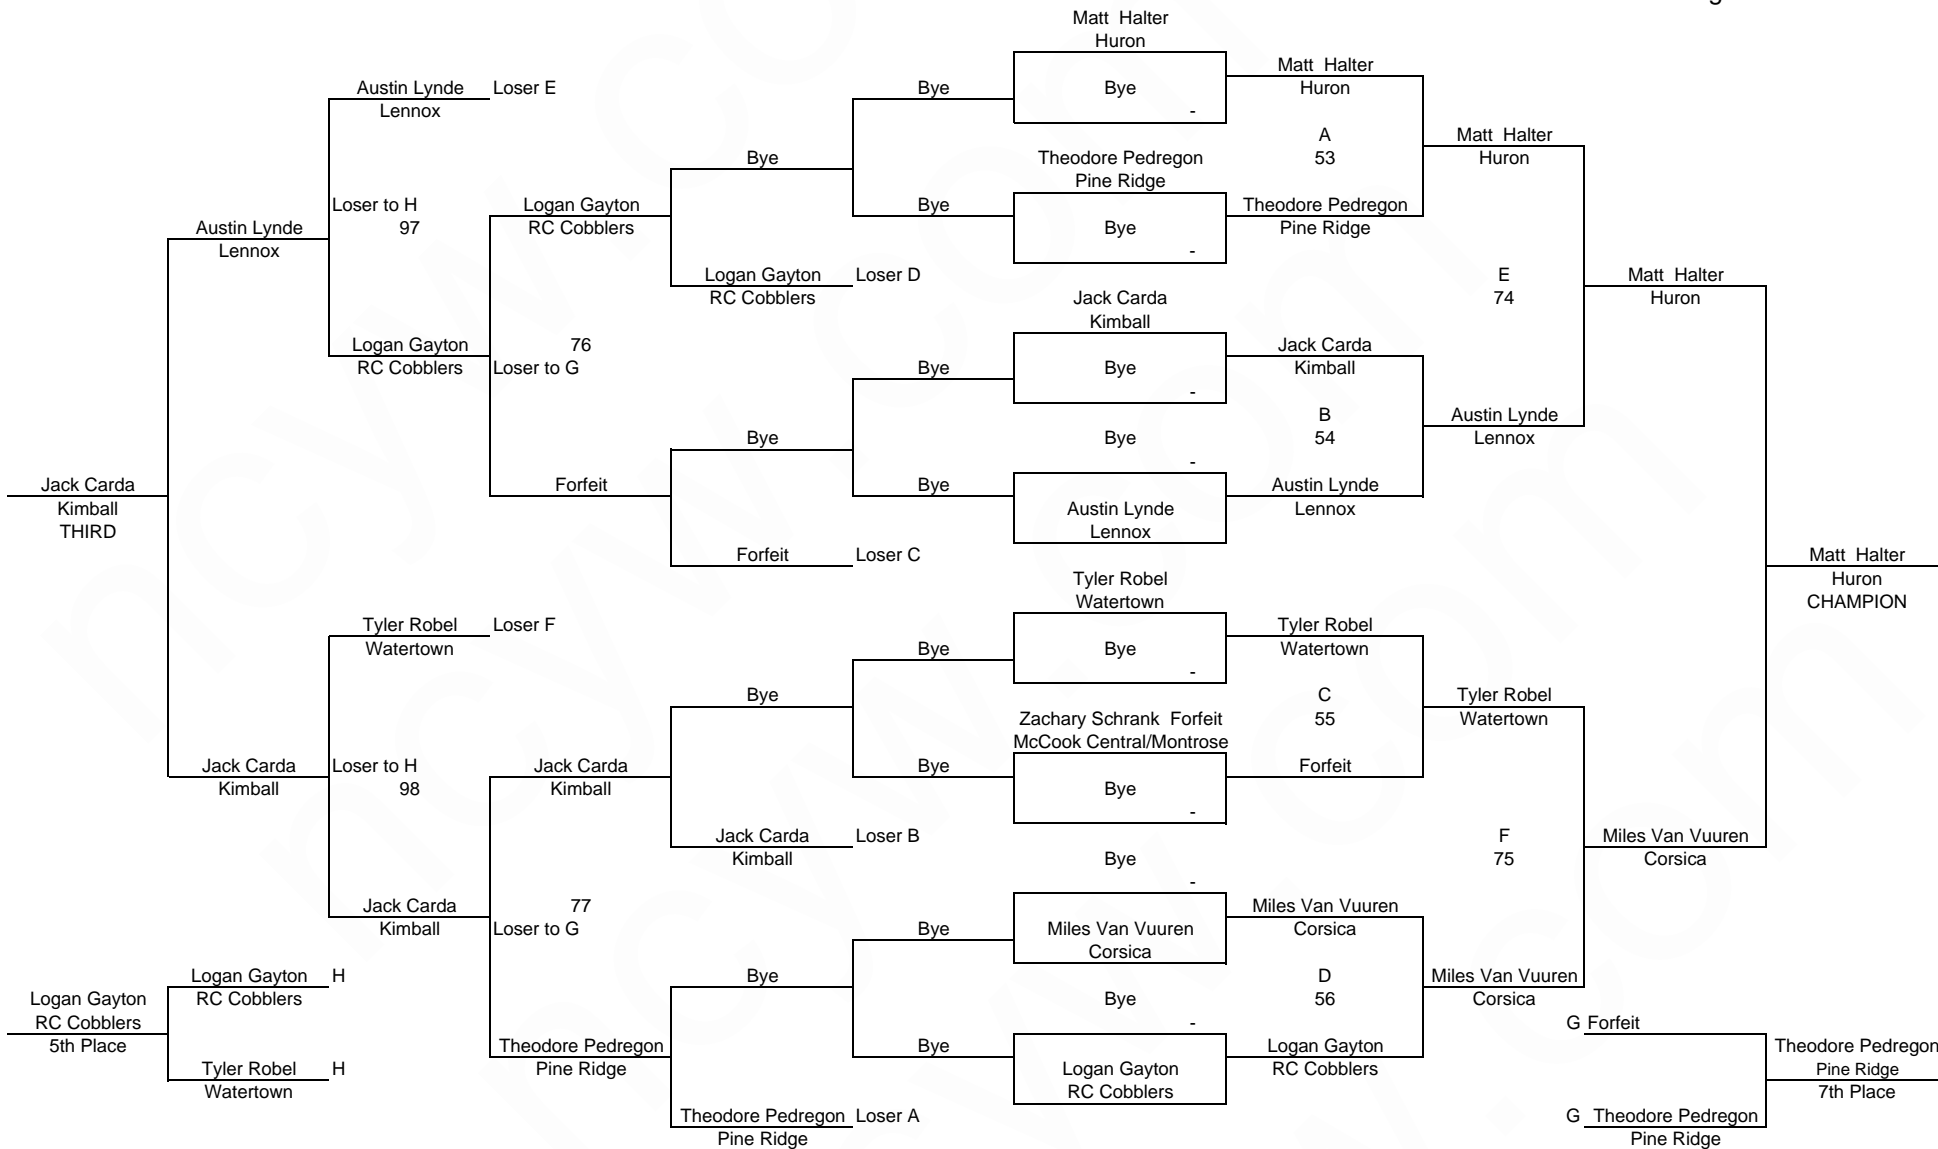

SDWCA State Wrestling Tournament 2009

Division VI / Cadets

Mat 1

Weight : **189**