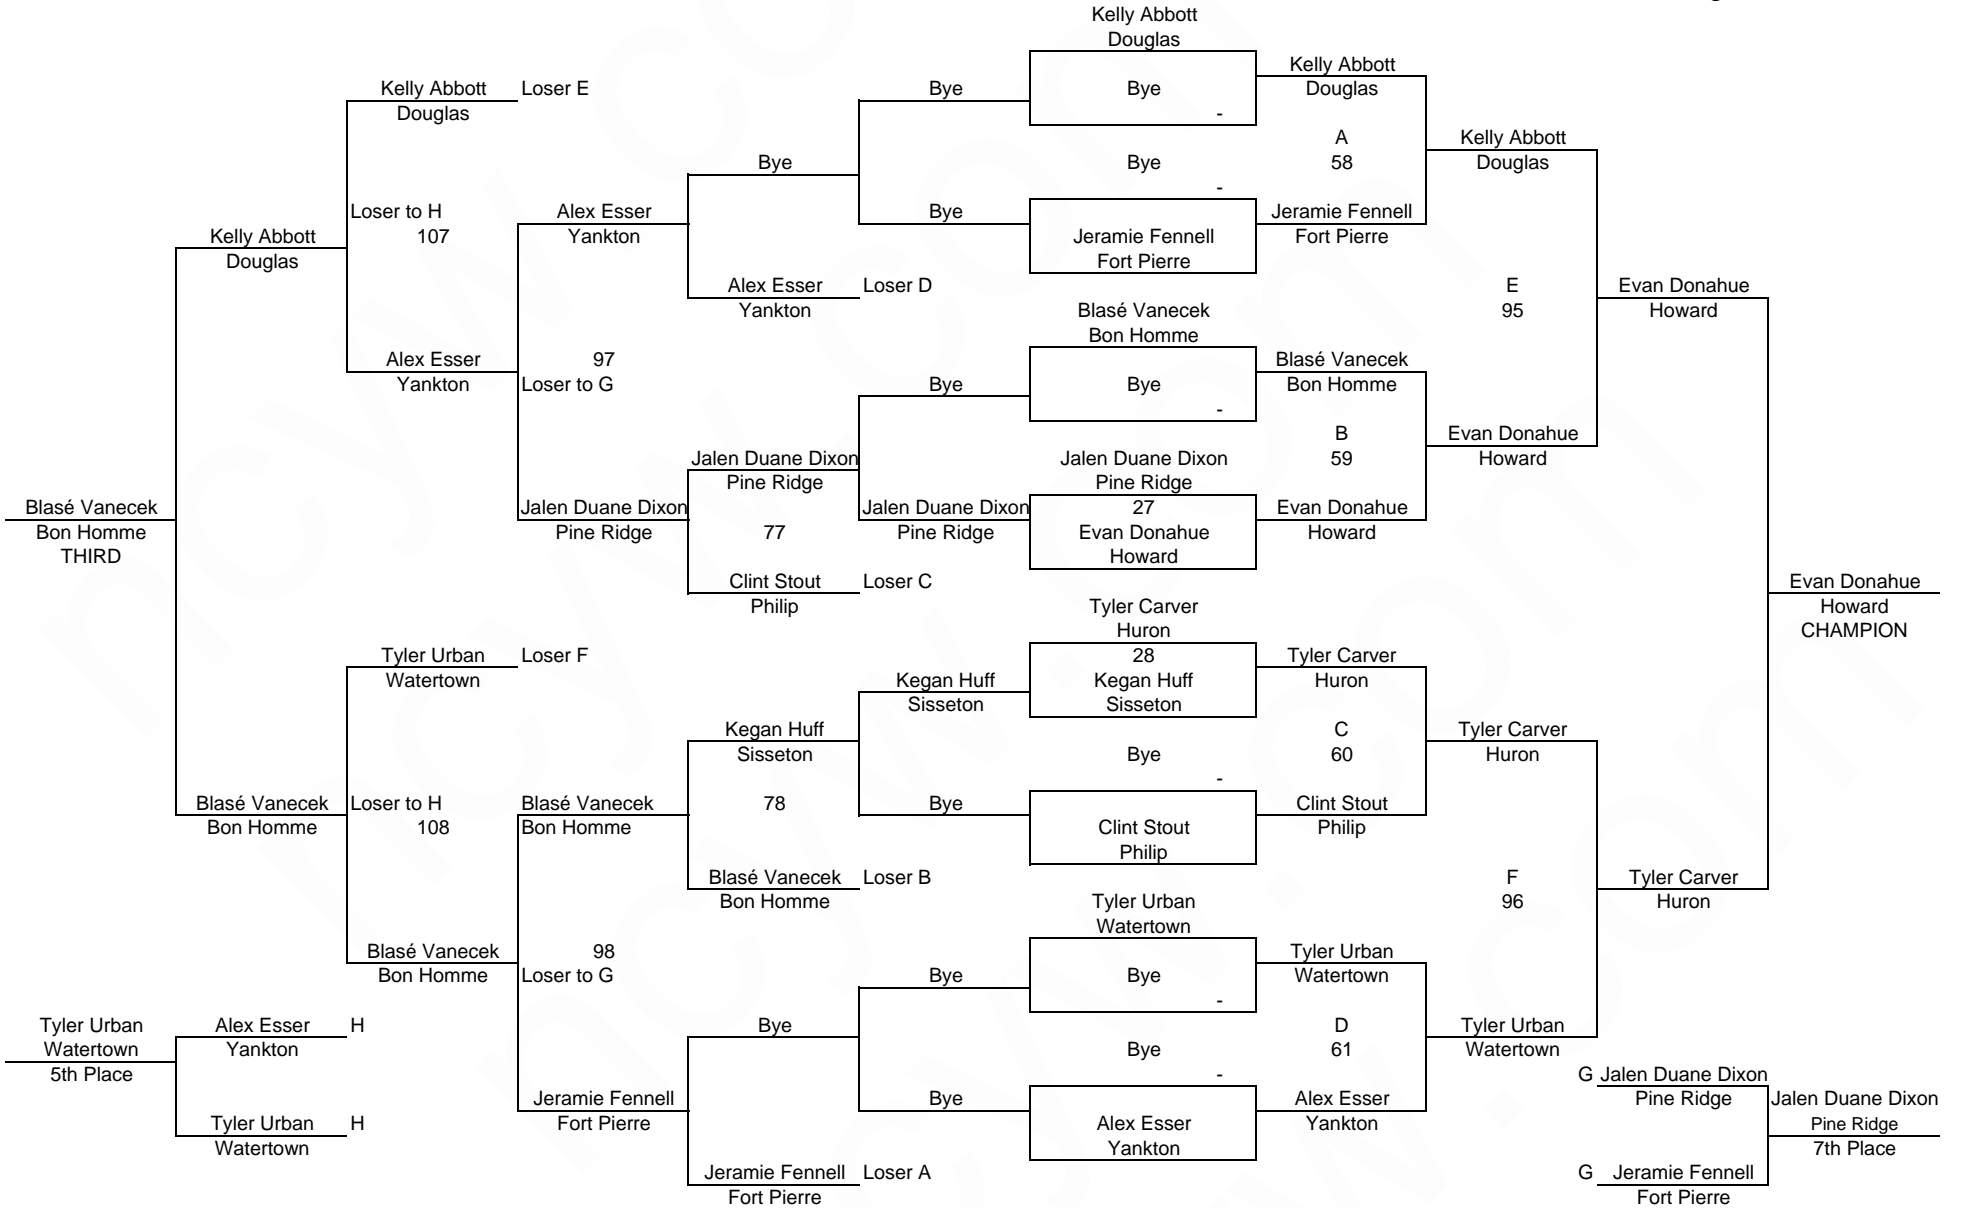

Division VI / Cadets

Mat 7

SDWCA State Wrestling Tournament 2009

Weight : 84

SDWCA State Wrestling Tournament 2009

Division VI / Cadets

Mat 7

Weight : 125