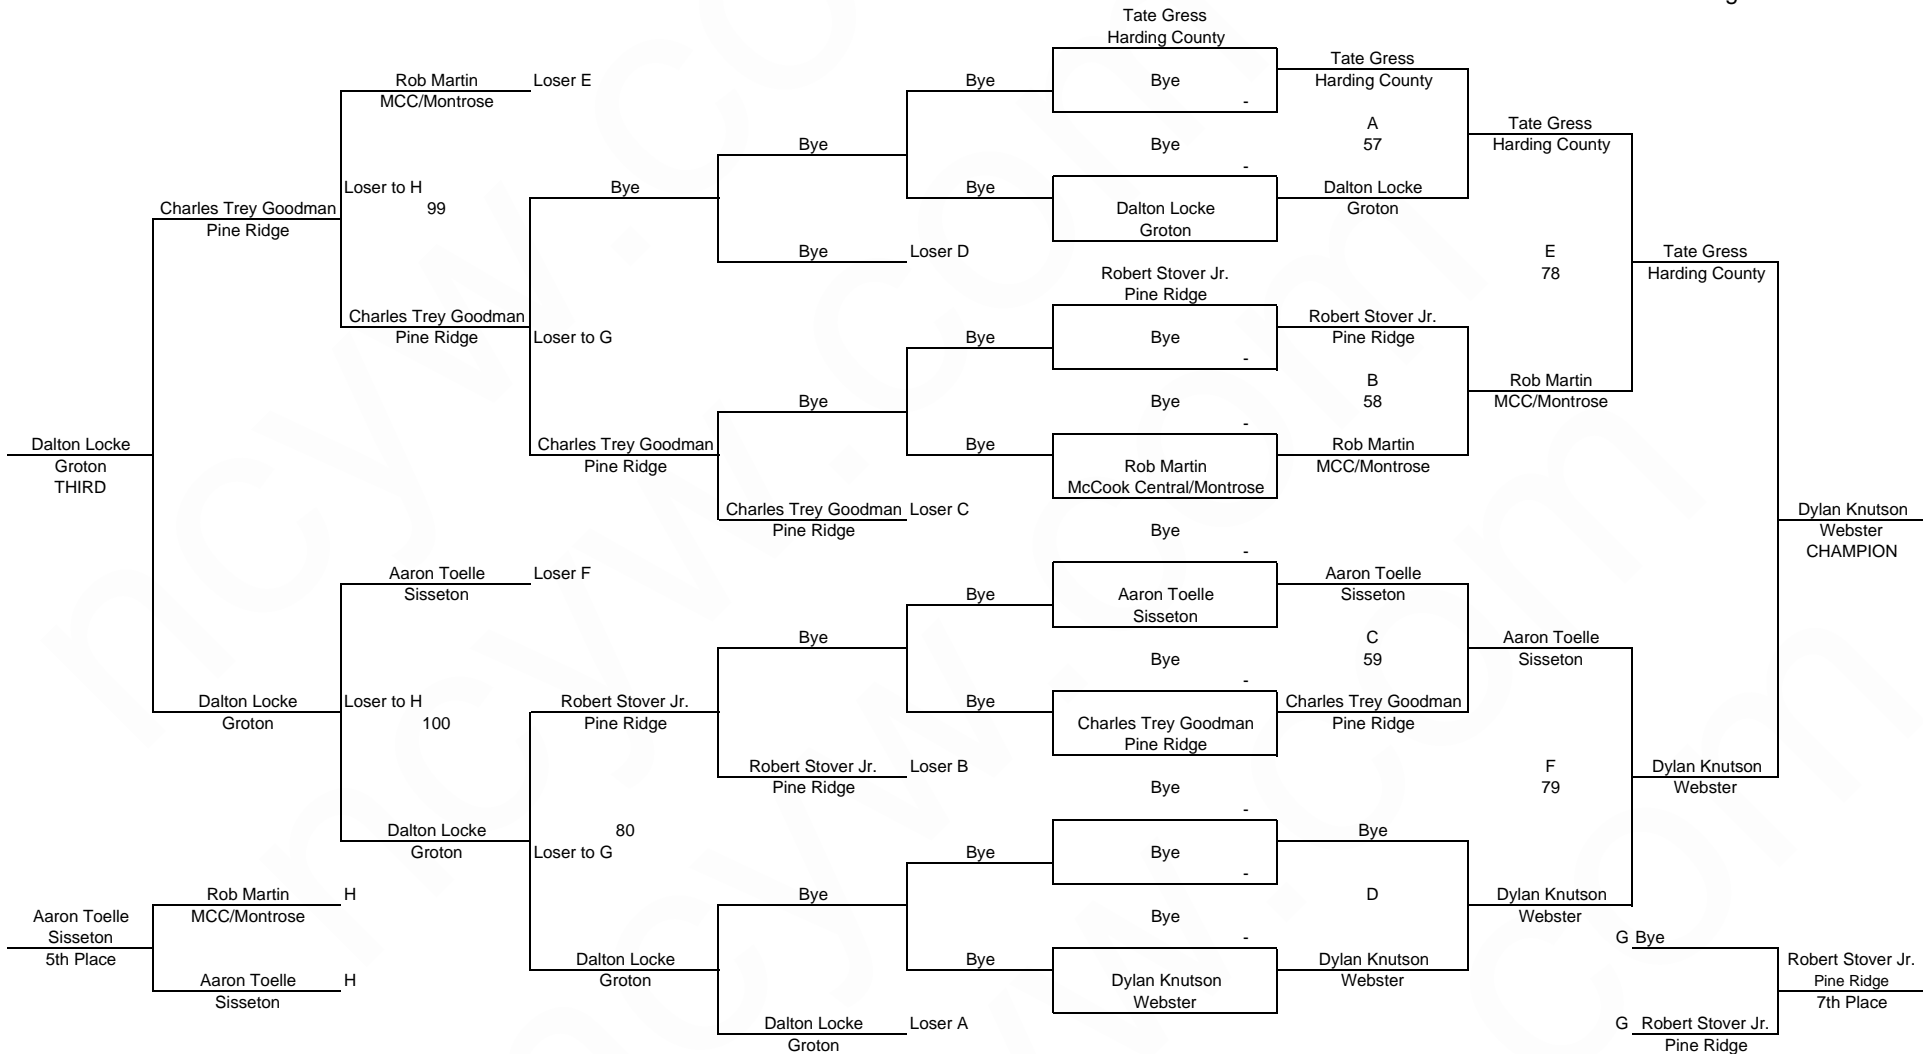

SDWCA State Wrestling Tournament 2009

Division VI / Cadets

Mat 1

Weight : **189**

SDWCA State Wrestling Tournament 2009

Division VI / Cadets

Mat 12

Weight : 215