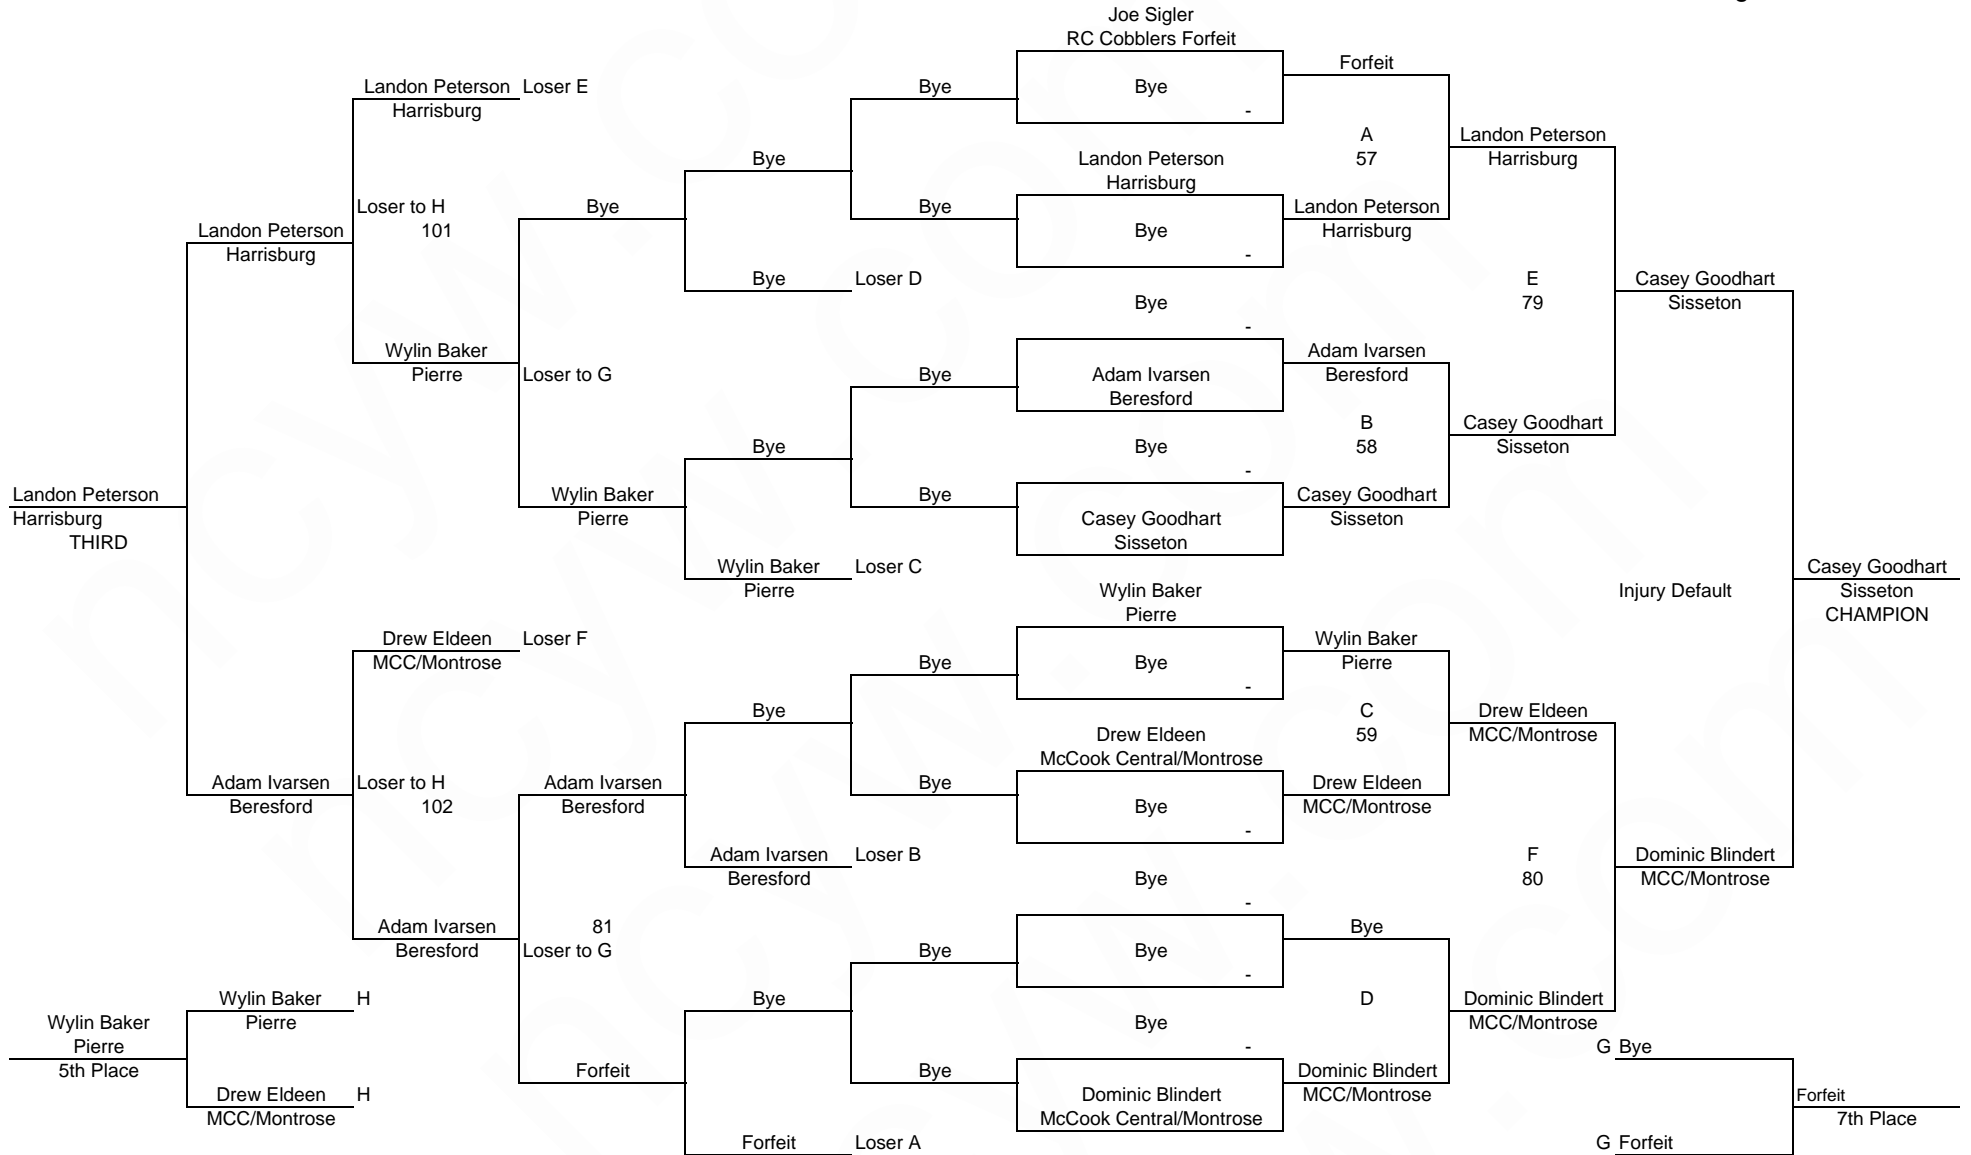

Division VI / Cadets

Mat 2

SDWCA State Wrestling Tournament 2009

Weight : 130

SDWCA State Wrestling Tournament 2009

Division VI / Cadets

Mat 6

Weight : 160