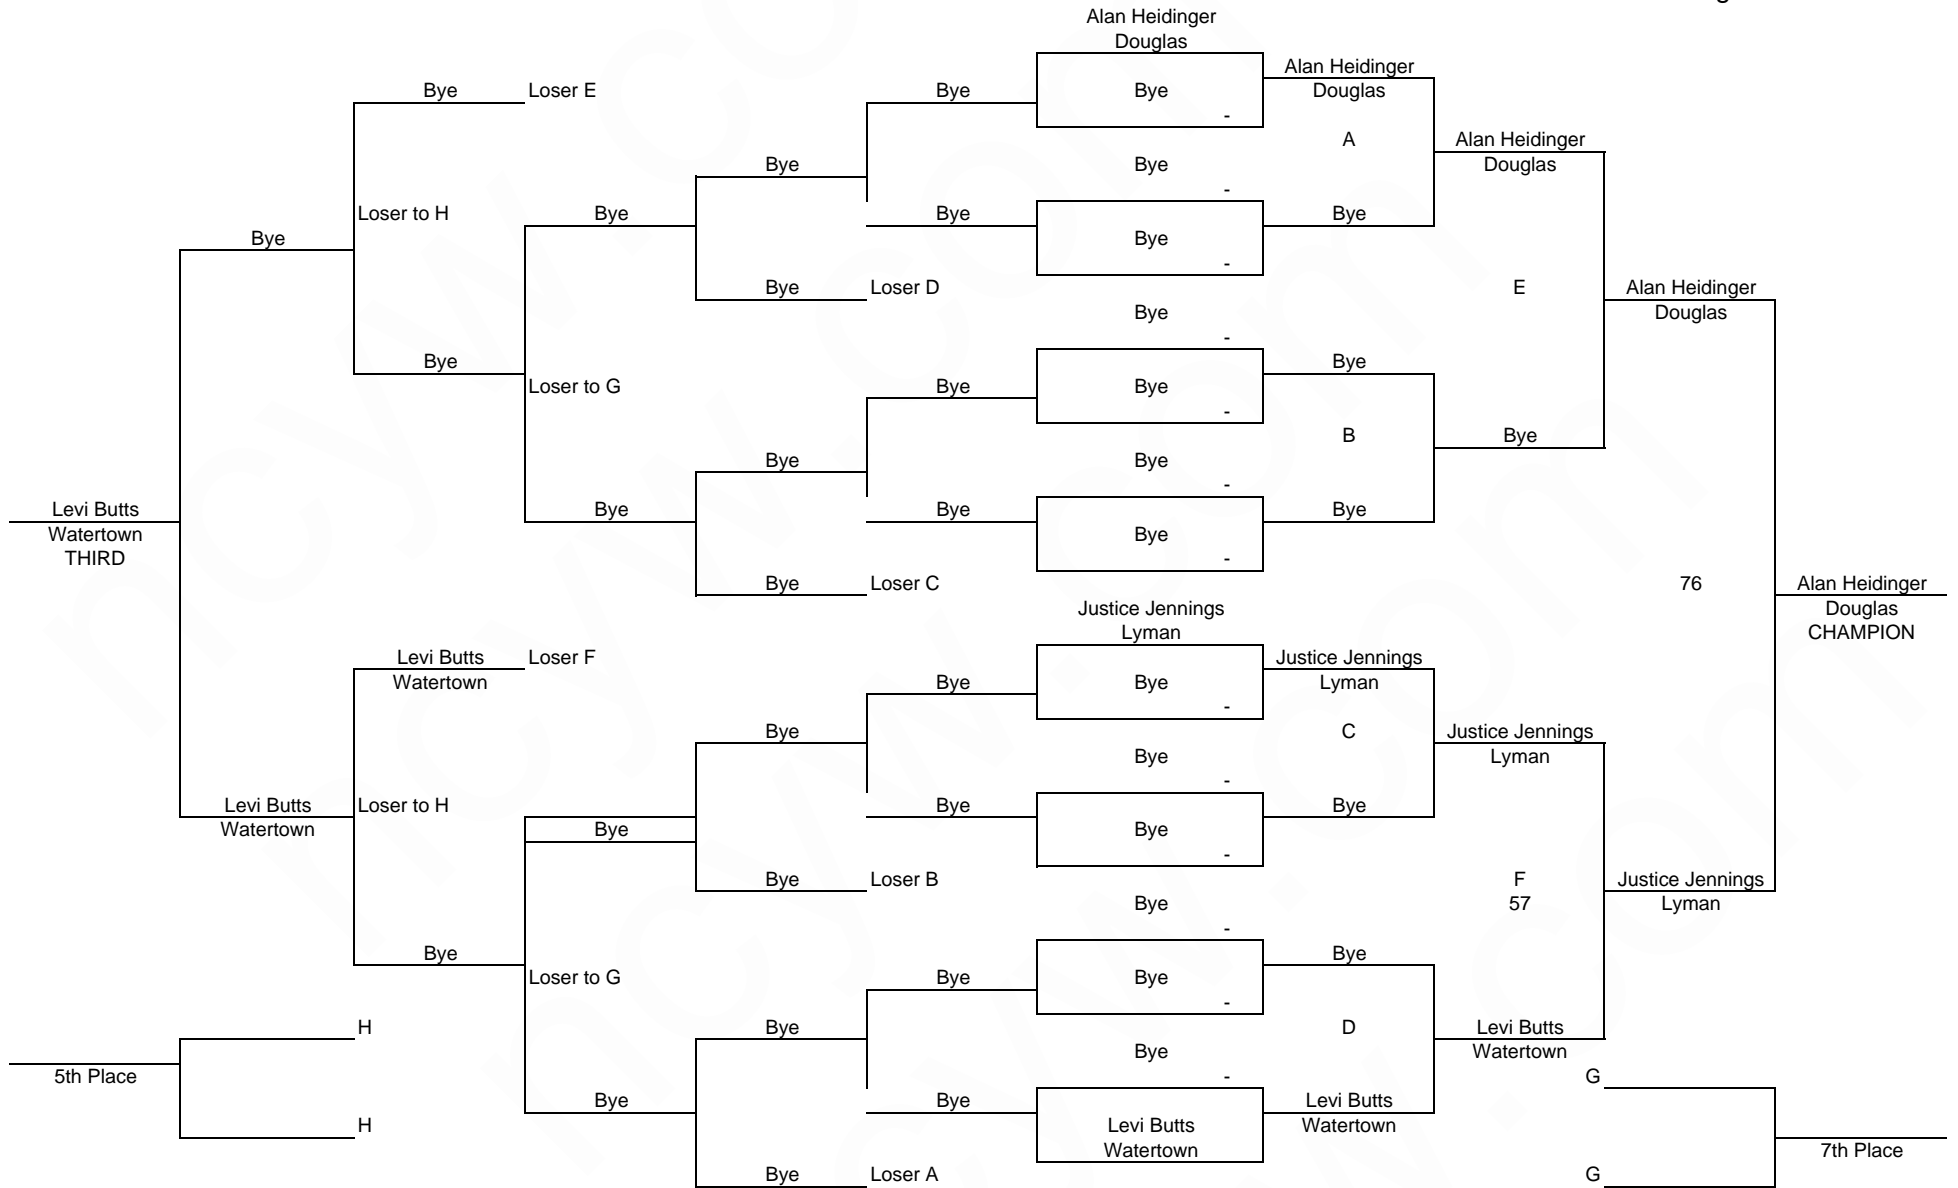

Division VI / Cadets

Mat 7

SDWCA State Wrestling Tournament 2009

Weight : 84

SDWCA State Wrestling Tournament 2009

Division VI / Cadets

Mat 7

Weight : 125