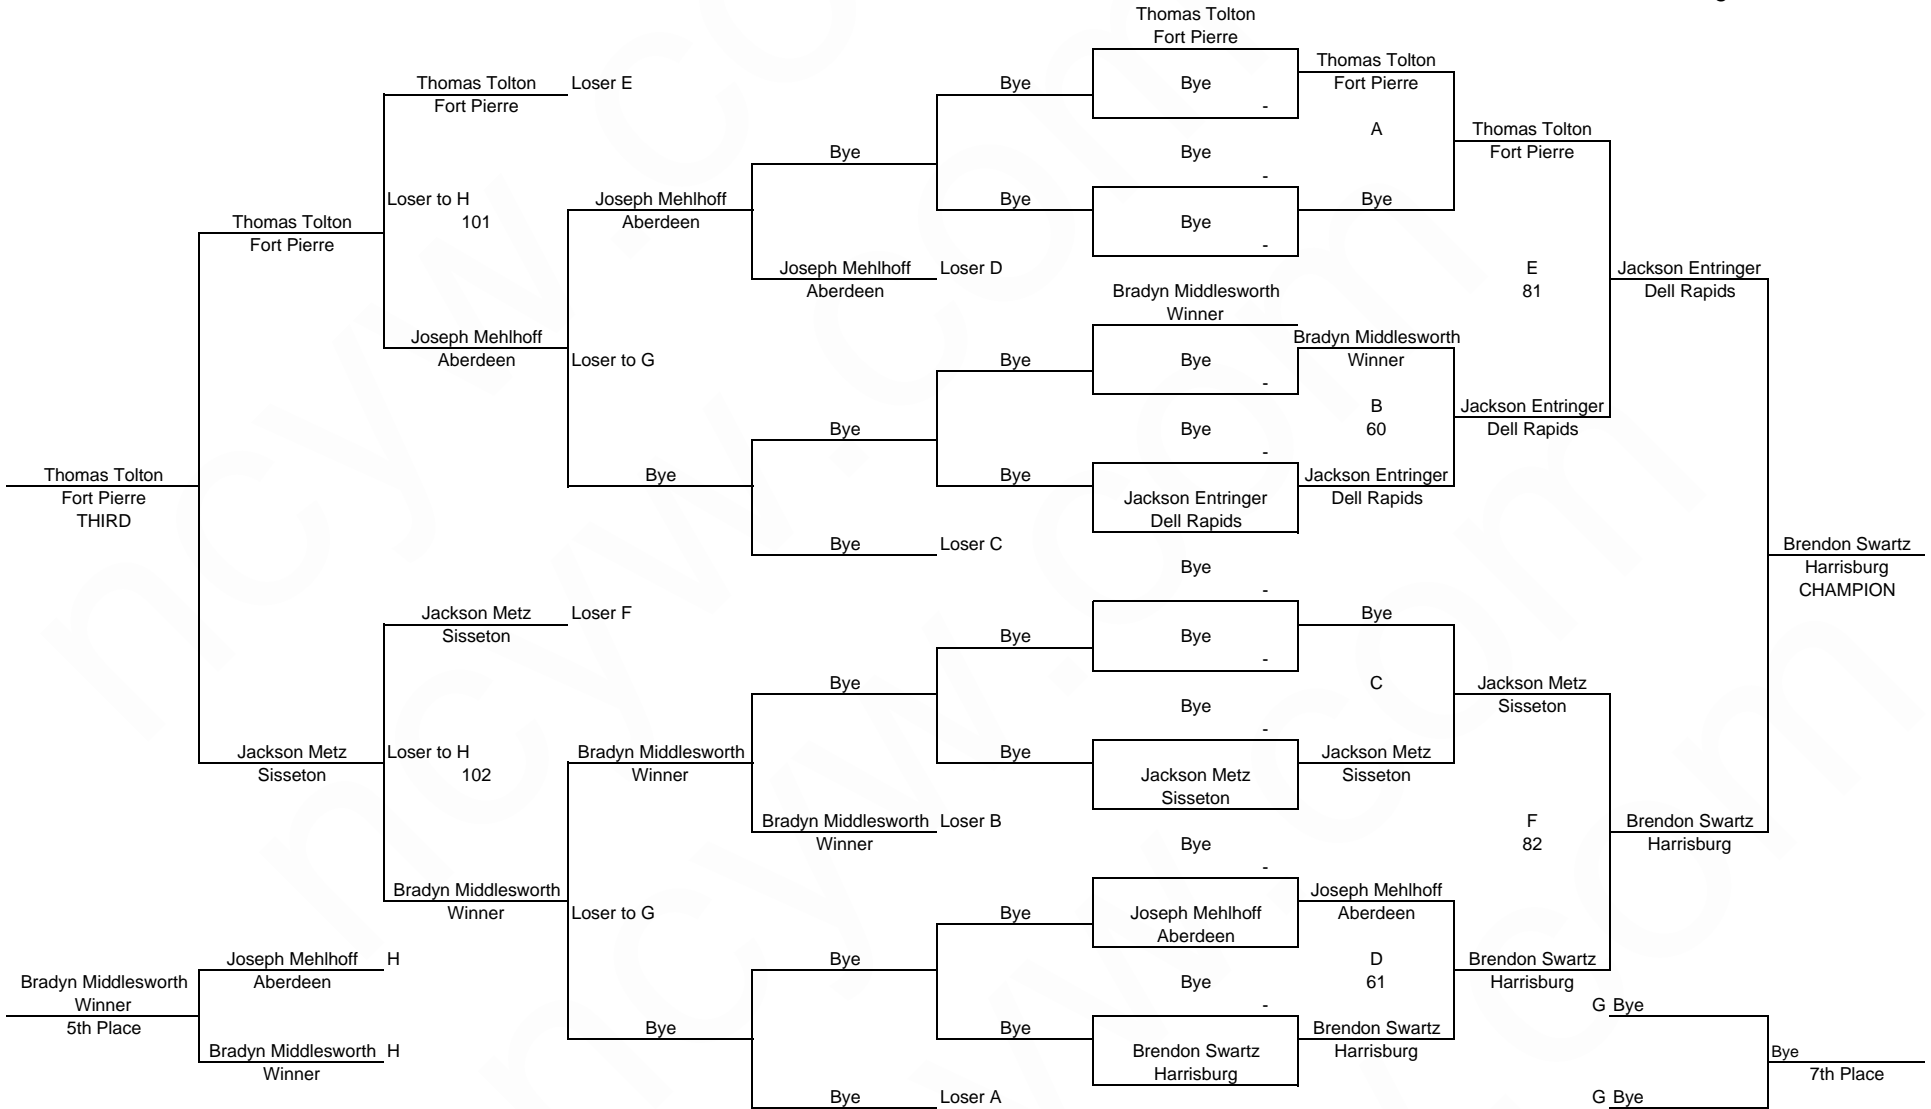

Division VI / Cadets

Mat 2

SDWCA State Wrestling Tournament 2009

Weight : 130